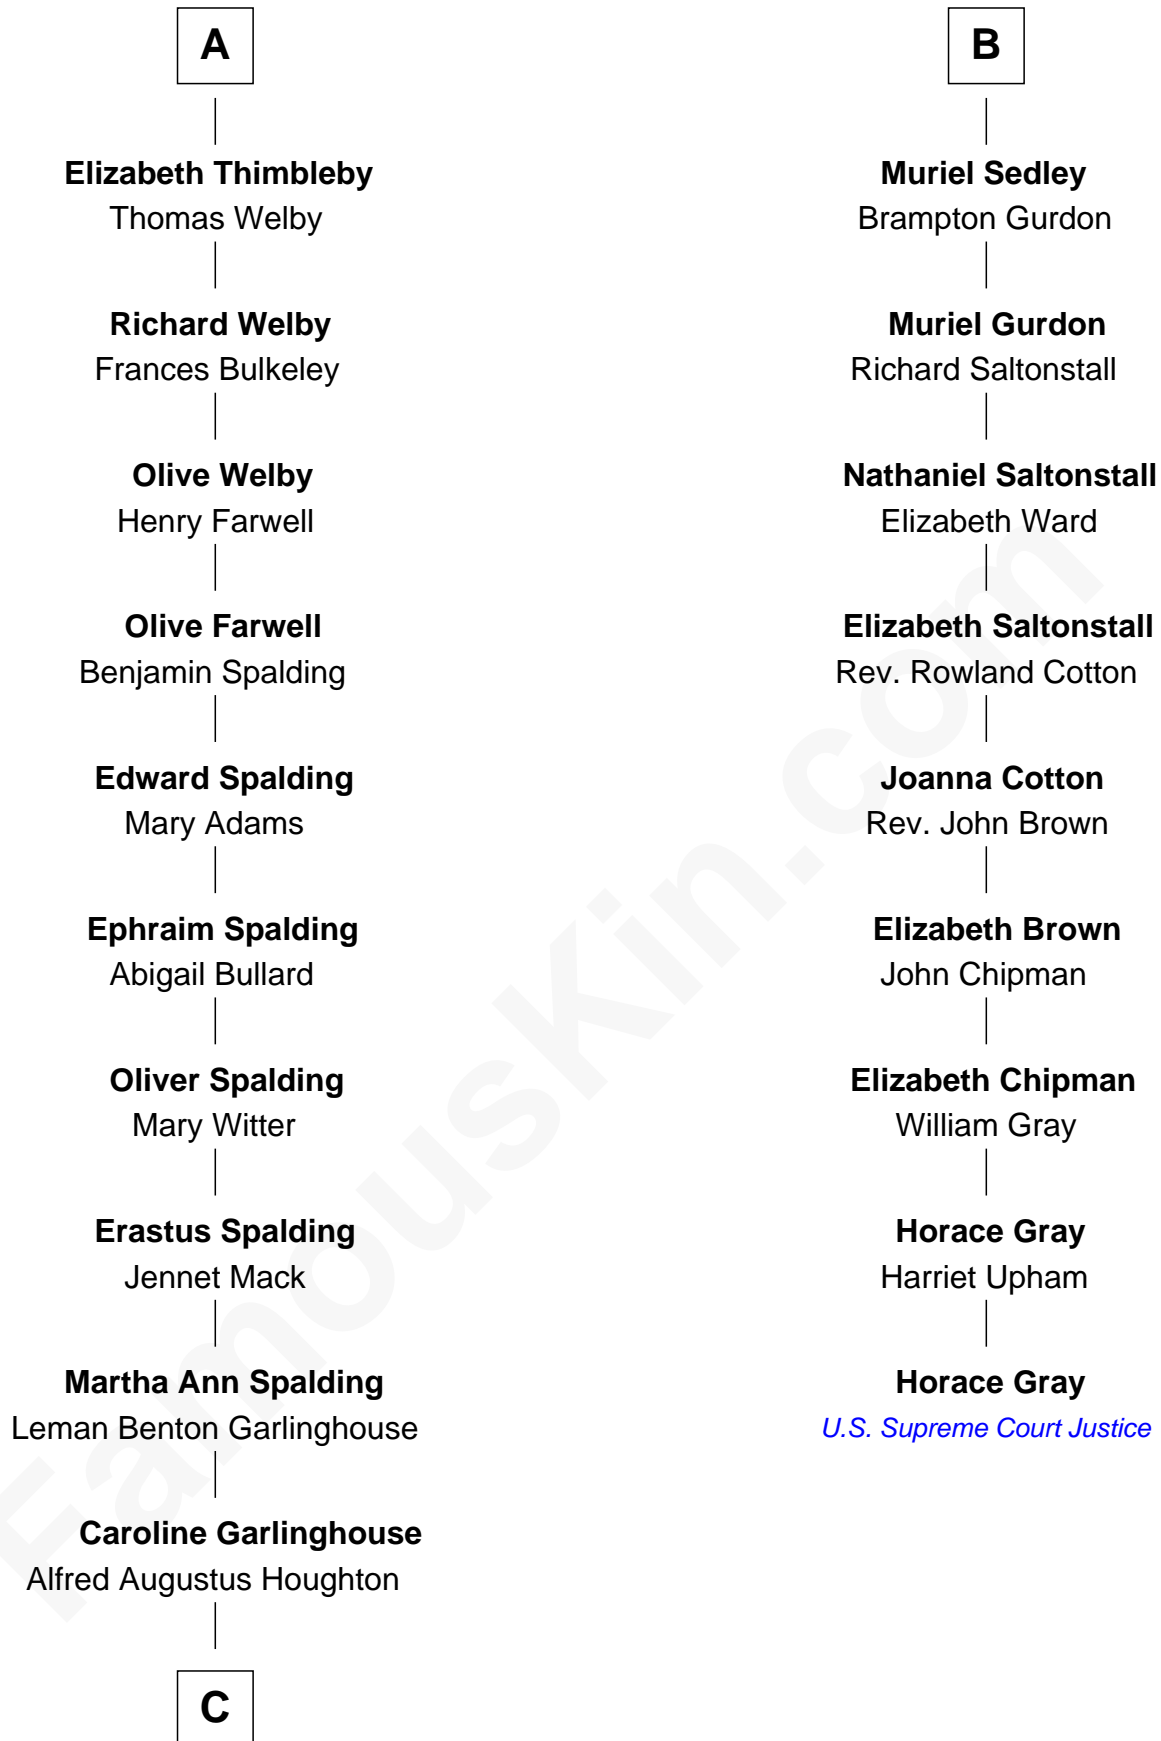

FamousKin.com
Relationship Chart of
Katharine Hepburn
Movie Actress

15th cousin 3 times removed of
Horace Gray
U.S. Supreme Court Justice

C

|
Katharine Martha Houghton

Thomas Norval Hepburn

|
Katharine Hepburn

Movie Actress

FamousKin.com