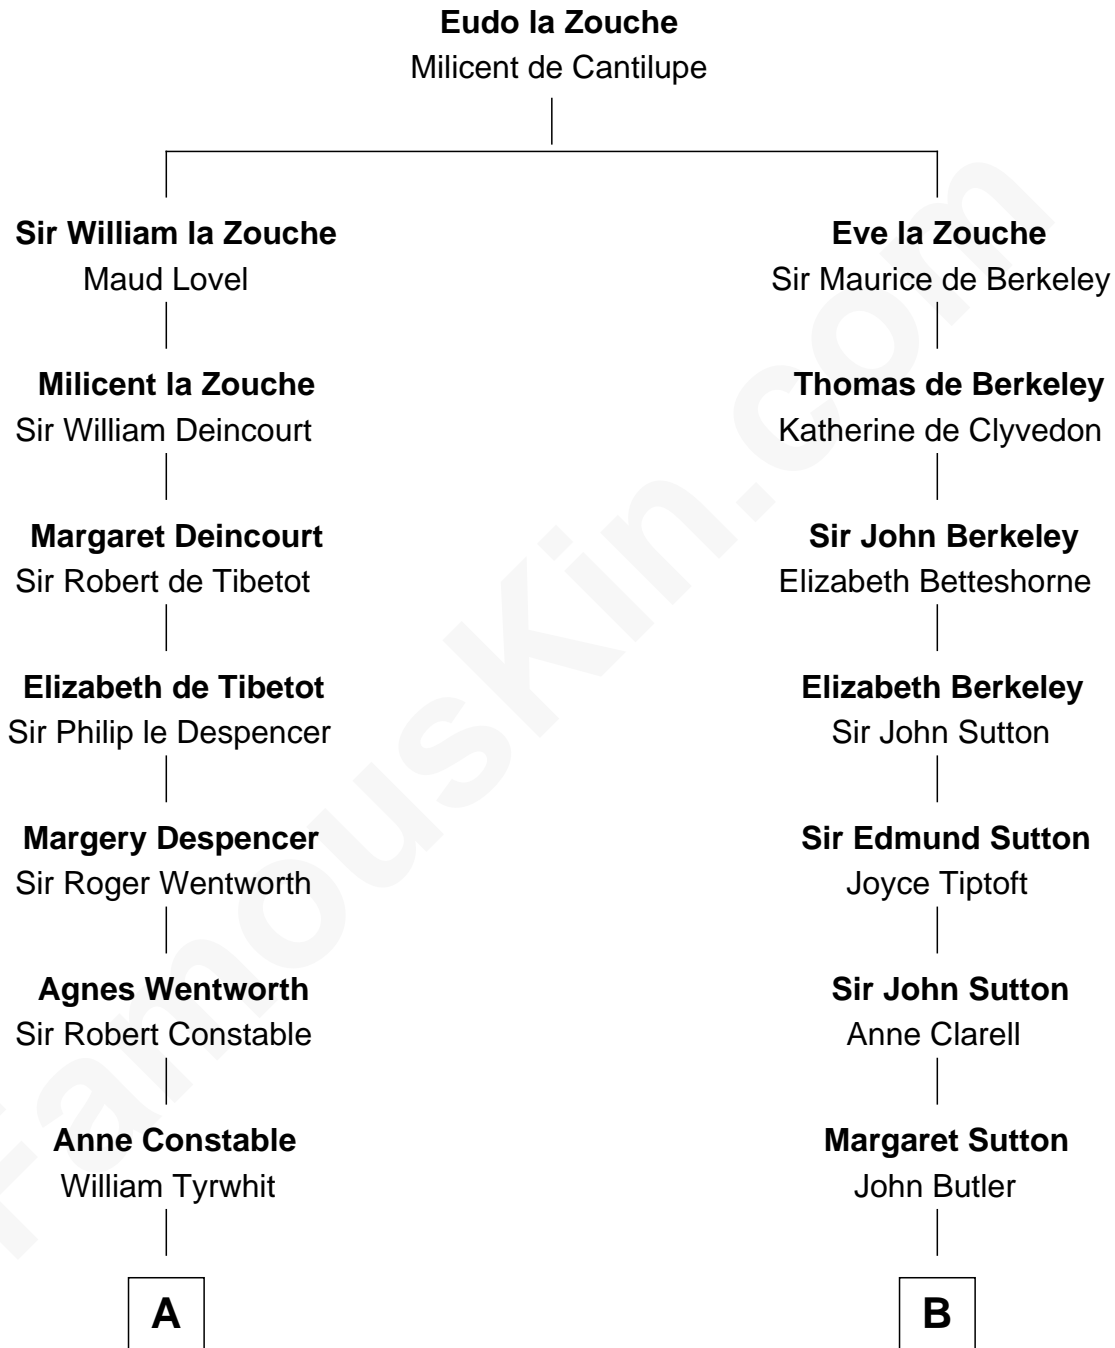

FamousKin.com
Relationship Chart of
Katharine Hepburn
Movie Actress

19th cousin 1 time removed of
General George S. Patton
U.S. Army - World War II

C

Martha Ann Spalding
Leman Benton Garlinghouse

Caroline Garlinghouse
Alfred Augustus Houghton

Katharine Martha Houghton
Thomas Norval Hepburn

Katharine Hepburn
Movie Actress

D

Susan Thornton Glassell
George Smith Patton

George Smith Patton
Ruth Wilson

General George S. Patton
U.S. Army - World War II