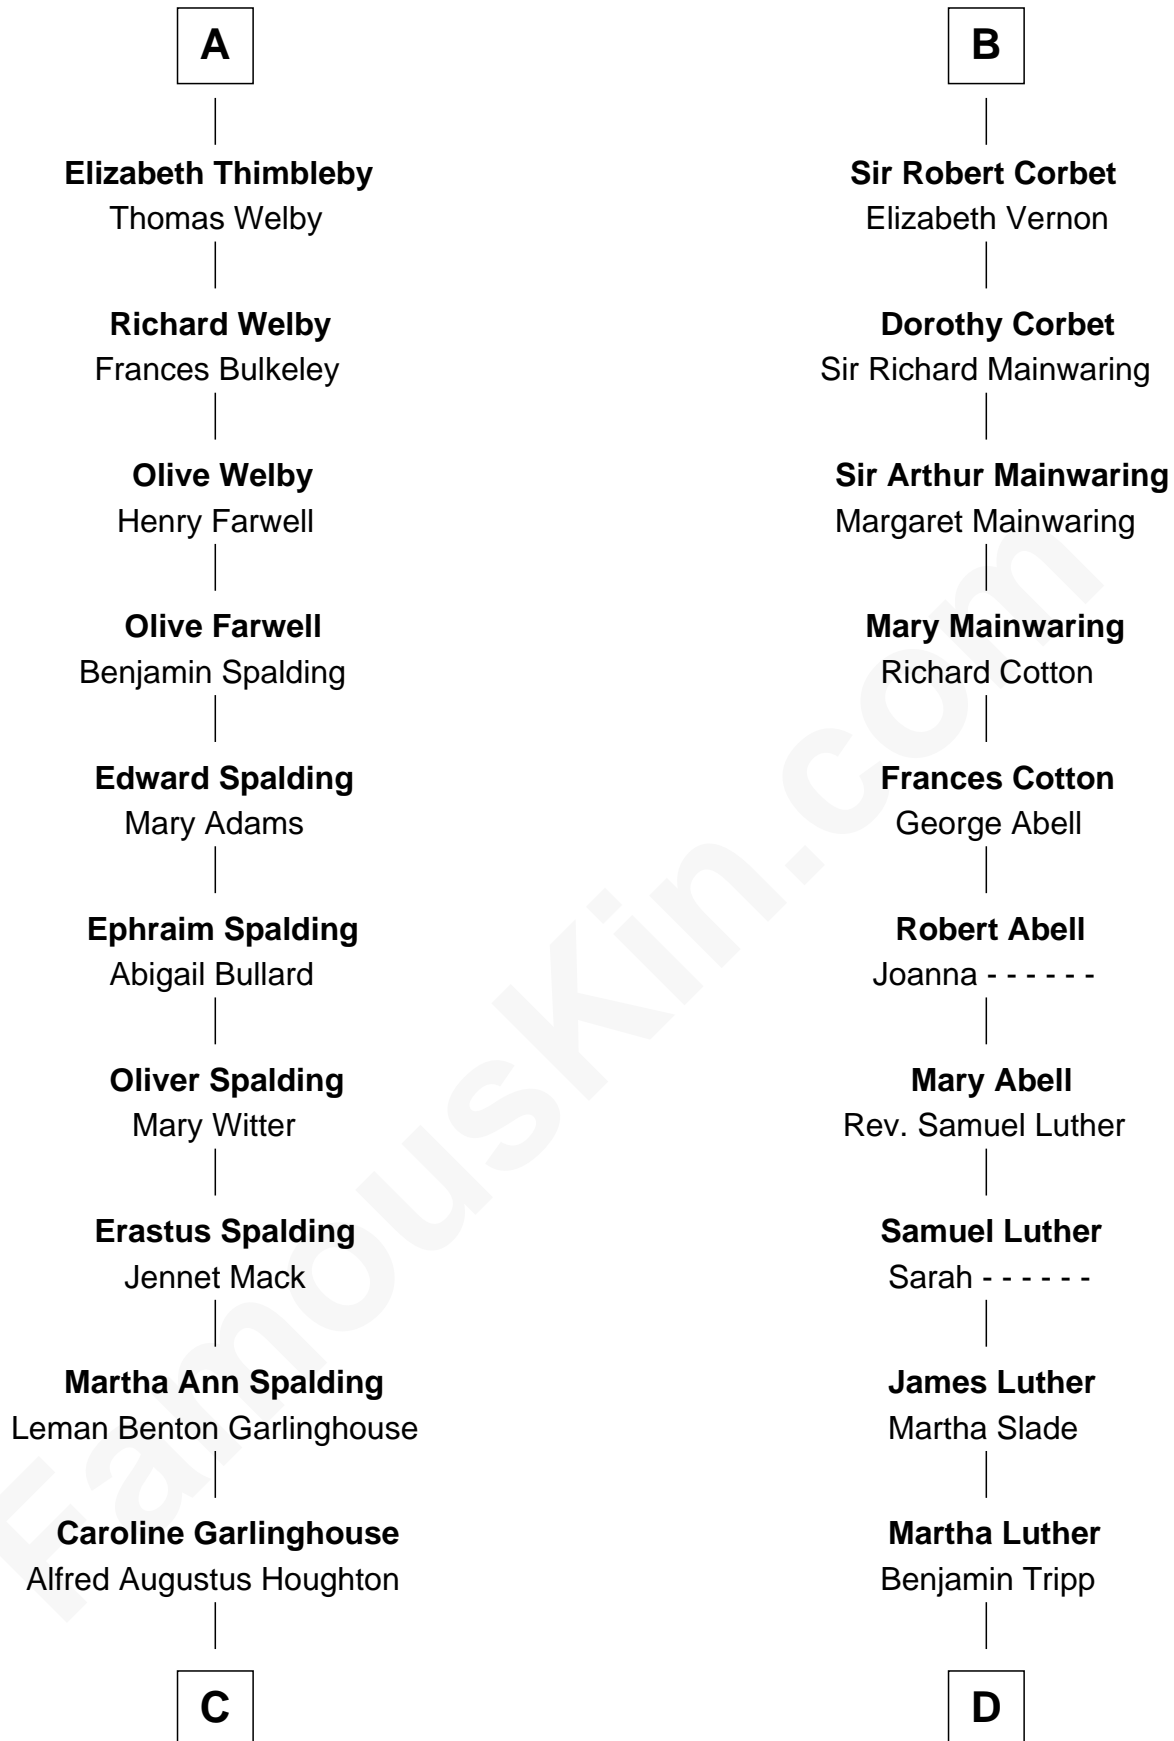

**FamousKin.com**  
**Relationship Chart of**  
**Katharine Hepburn**  
*Movie Actress*

**18th cousin 3 times removed of**  
**Lizzie Borden**  
*Accused Murderess*

**C**

**Katharine Martha Houghton**

Thomas Norval Hepburn

**Katharine Hepburn**

*Movie Actress*

**D**

**Susanna Tripp**

John Vinnicum

**Sarah L. Vinnicum**

Joseph Morse

**Anthony Morse**

Rhoda Morrison

**Sarah Anthony Morse**

Andrew Jackson Borden

**Lizzie Borden**

*Accused Murderess*

FamousKin.com