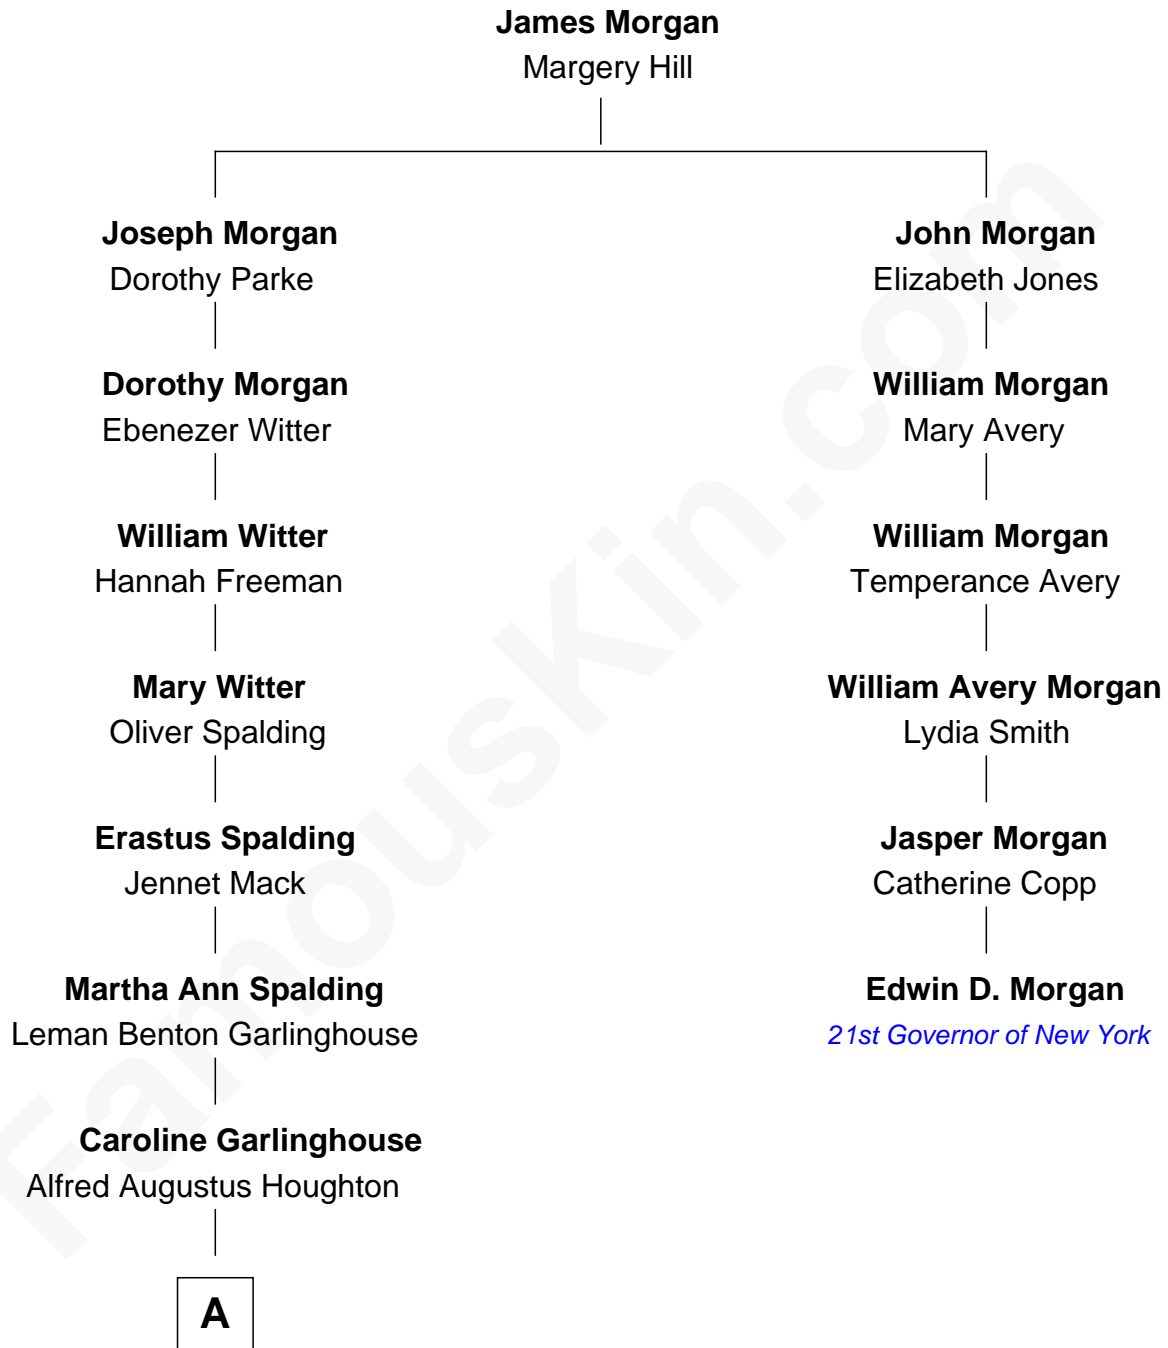

FamousKin.com
Relationship Chart of
Katharine Hepburn
Movie Actress

5th cousin 3 times removed of
Edwin D. Morgan
21st Governor of New York

A

|
Katharine Martha Houghton

Thomas Norval Hepburn

|
Katharine Hepburn

Movie Actress

FamousKin.com