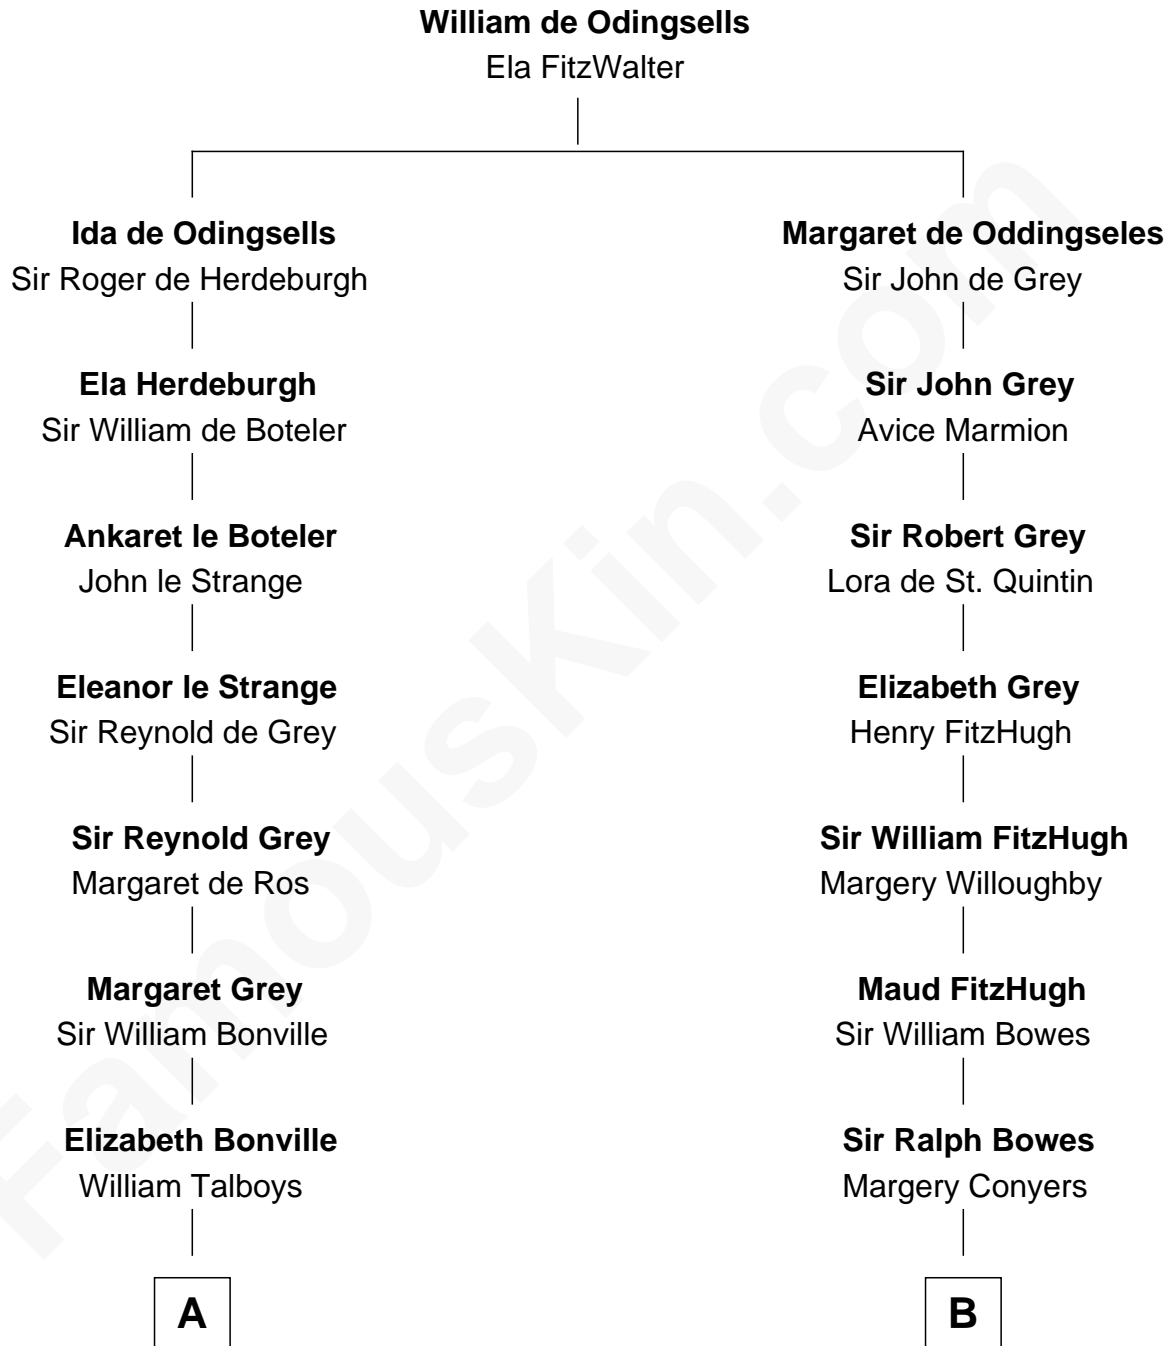

FamousKin.com

Relationship Chart of

Katharine Hepburn

Movie Actress

20th cousin 1 time removed of

E. C. Segar

Cartoonist (Popeye creator)

E. C. Segar photo by [U. S. War Stamp Council](#)