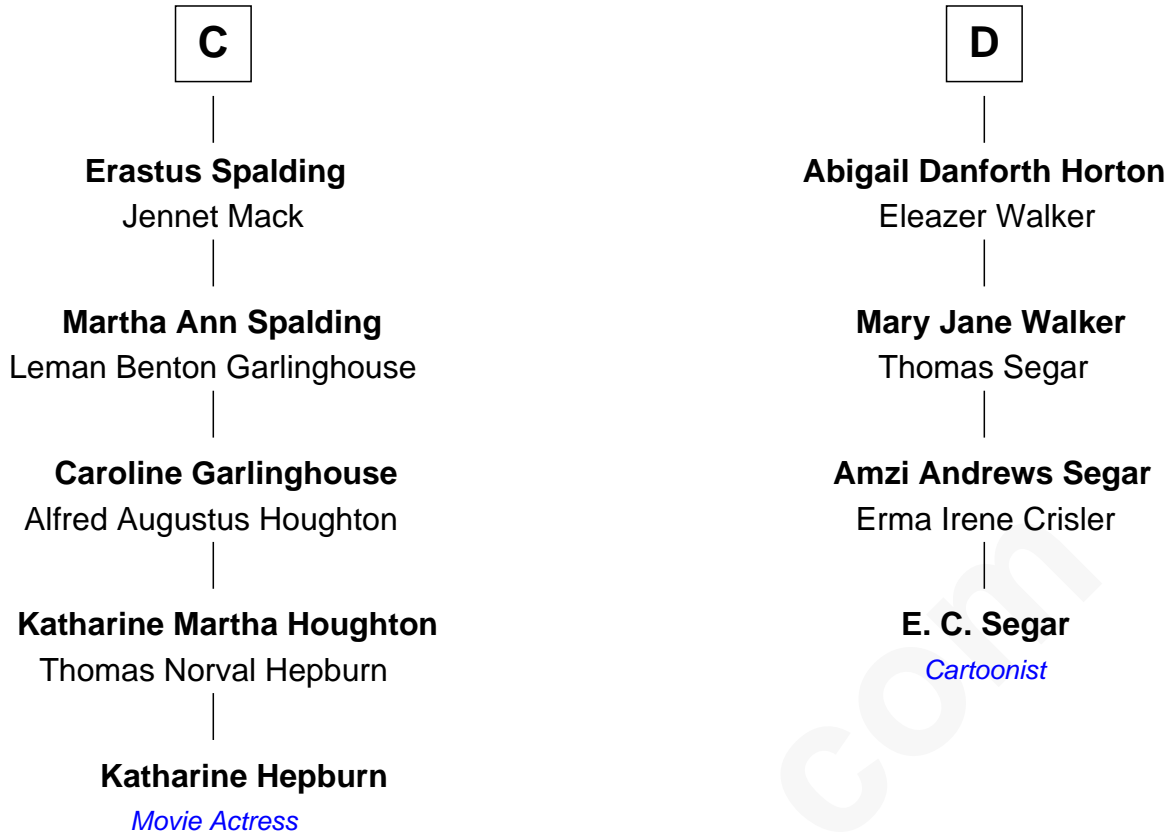

FamousKin.com

Relationship Chart of

Katharine Hepburn

Movie Actress

20th cousin 1 time removed of

E. C. Segar

Cartoonist (Popeye creator)

E. C. Segar photo by [U. S. War Stamp Council](#)