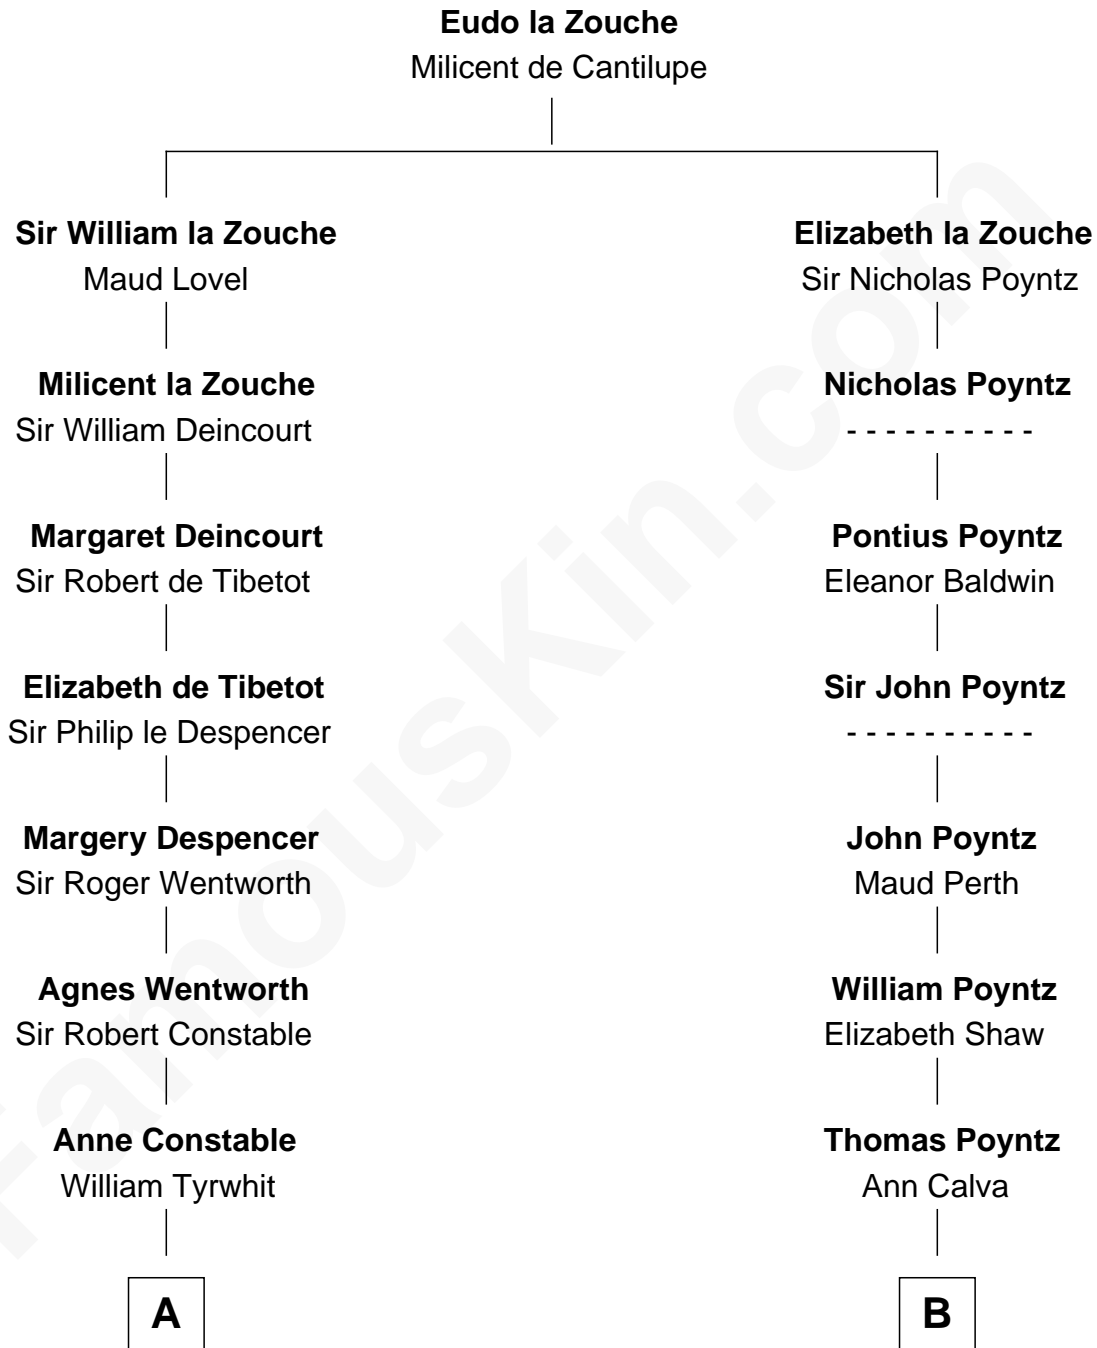

FamousKin.com Relationship Chart of

Katharine Hepburn

Movie Actress

20th cousin of

Truman Capote

Author of In Cold Blood

C

Martha Ann Spalding
Leman Benton Garlinghouse

Caroline Garlinghouse
Alfred Augustus Houghton

Katharine Martha Houghton
Thomas Norval Hepburn

Katharine Hepburn
Movie Actress

D

John Brewer Knox
Lula Margaret Dinkins

Mabel Knox
Archulus Persons

Archulus Persons
Lillie May Faulk