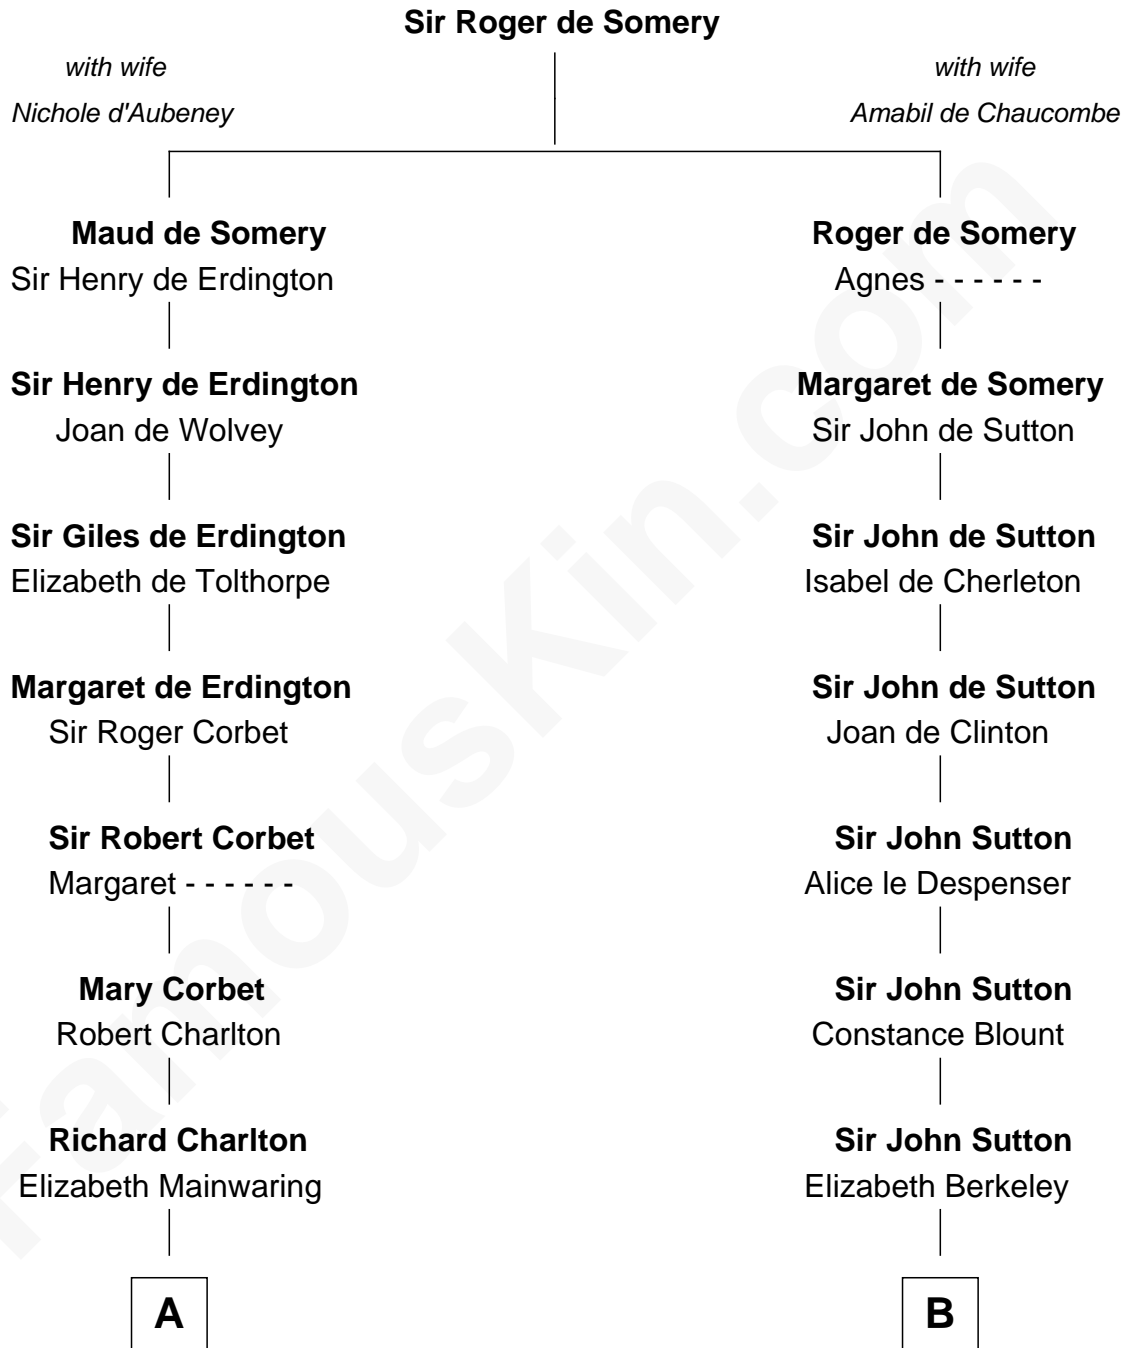

FamousKin.com
Relationship Chart of
Katharine Hepburn
Movie Actress

20th cousin 1 time removed of

Sir Winston Churchill
Prime Minister of the United Kingdom

C

Martha Ann Spalding
Leman Benton Garlinghouse

Caroline Garlinghouse
Alfred Augustus Houghton

Katharine Martha Houghton
Thomas Norval Hepburn

Katharine Hepburn
Movie Actress

D

Jane Paget
George Stewart

Jane Stewart
Sir George Spencer-Churchill

Sir John Winston Spencer-Churchill
Frances Anne Emily Vane