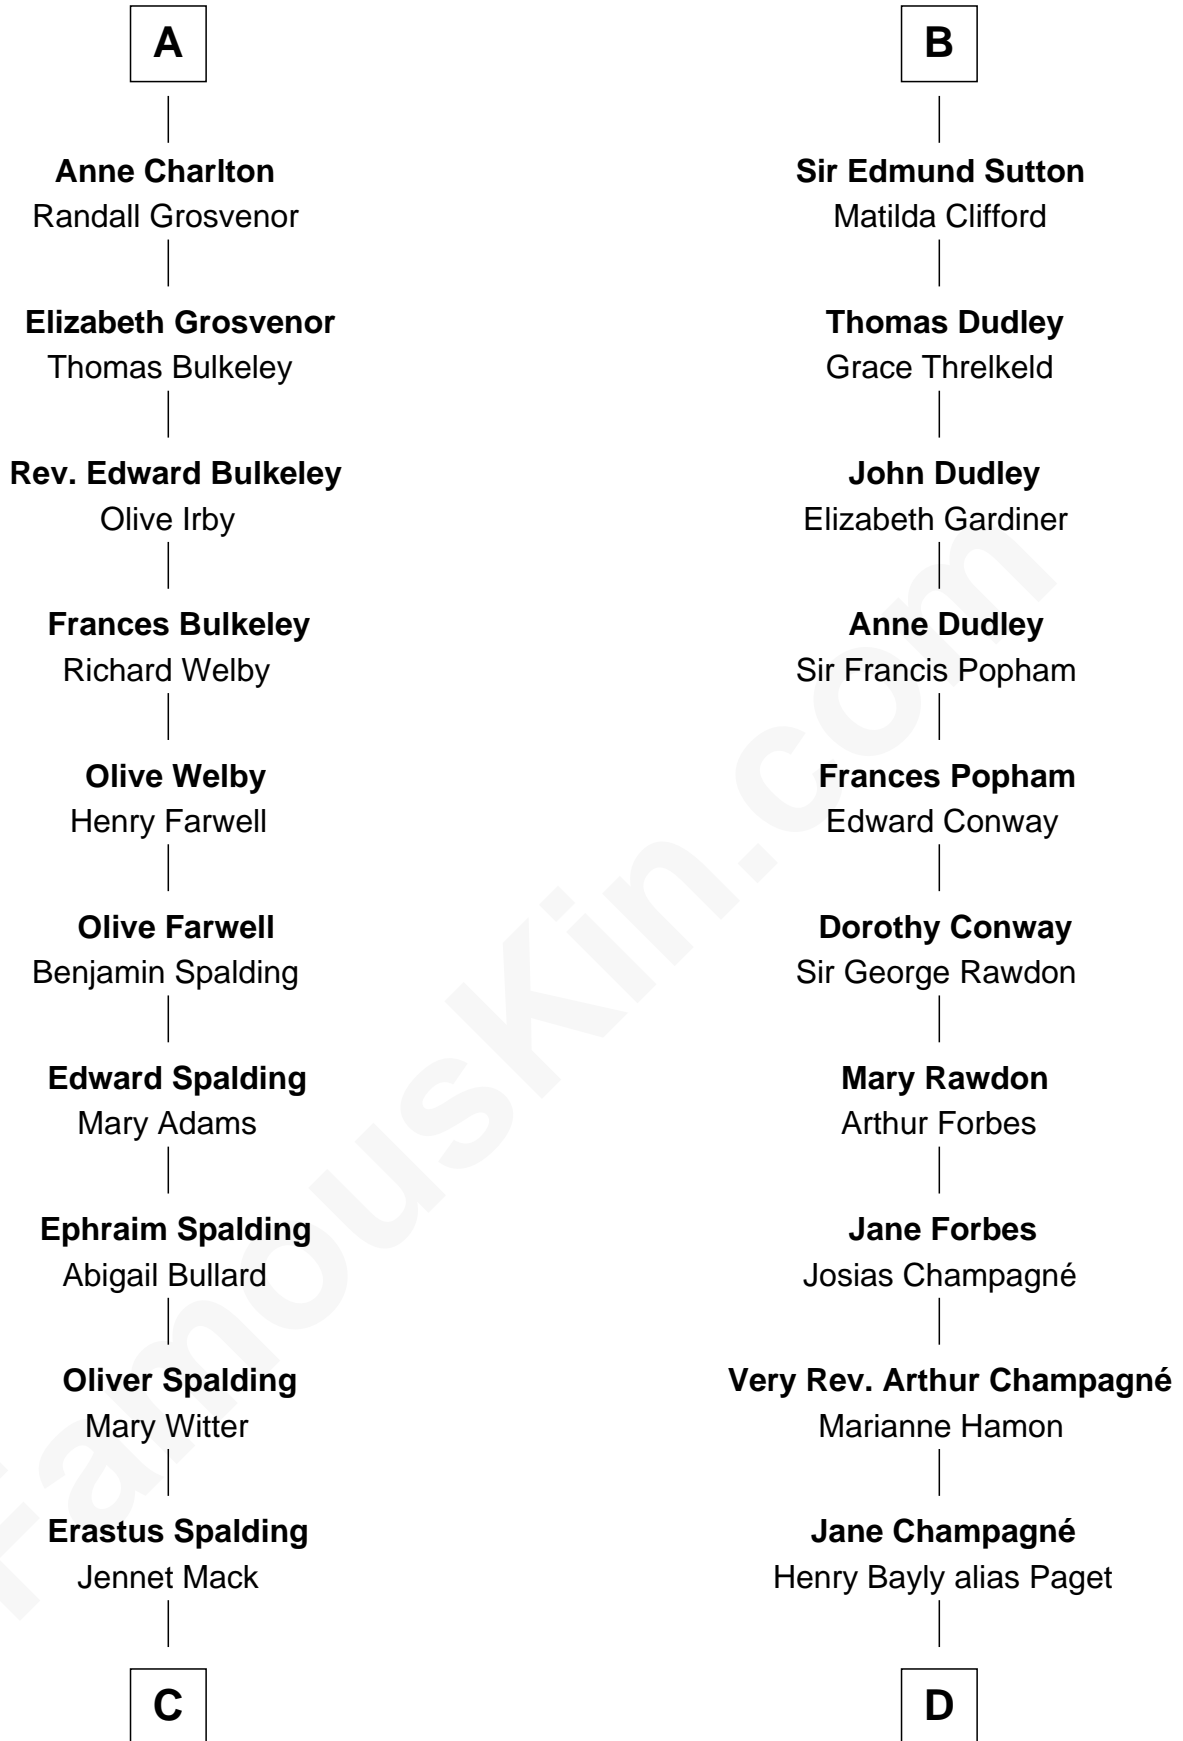

FamousKin.com
Relationship Chart of
Katharine Hepburn
Movie Actress

20th cousin 1 time removed of

Sir Winston Churchill
Prime Minister of the United Kingdom

C

Martha Ann Spalding
Leman Benton Garlinghouse

Caroline Garlinghouse
Alfred Augustus Houghton

Katharine Martha Houghton
Thomas Norval Hepburn

Katharine Hepburn
Movie Actress

D

Jane Paget
George Stewart

Jane Stewart
Sir George Spencer-Churchill

Sir John Winston Spencer-Churchill
Frances Anne Emily Vane