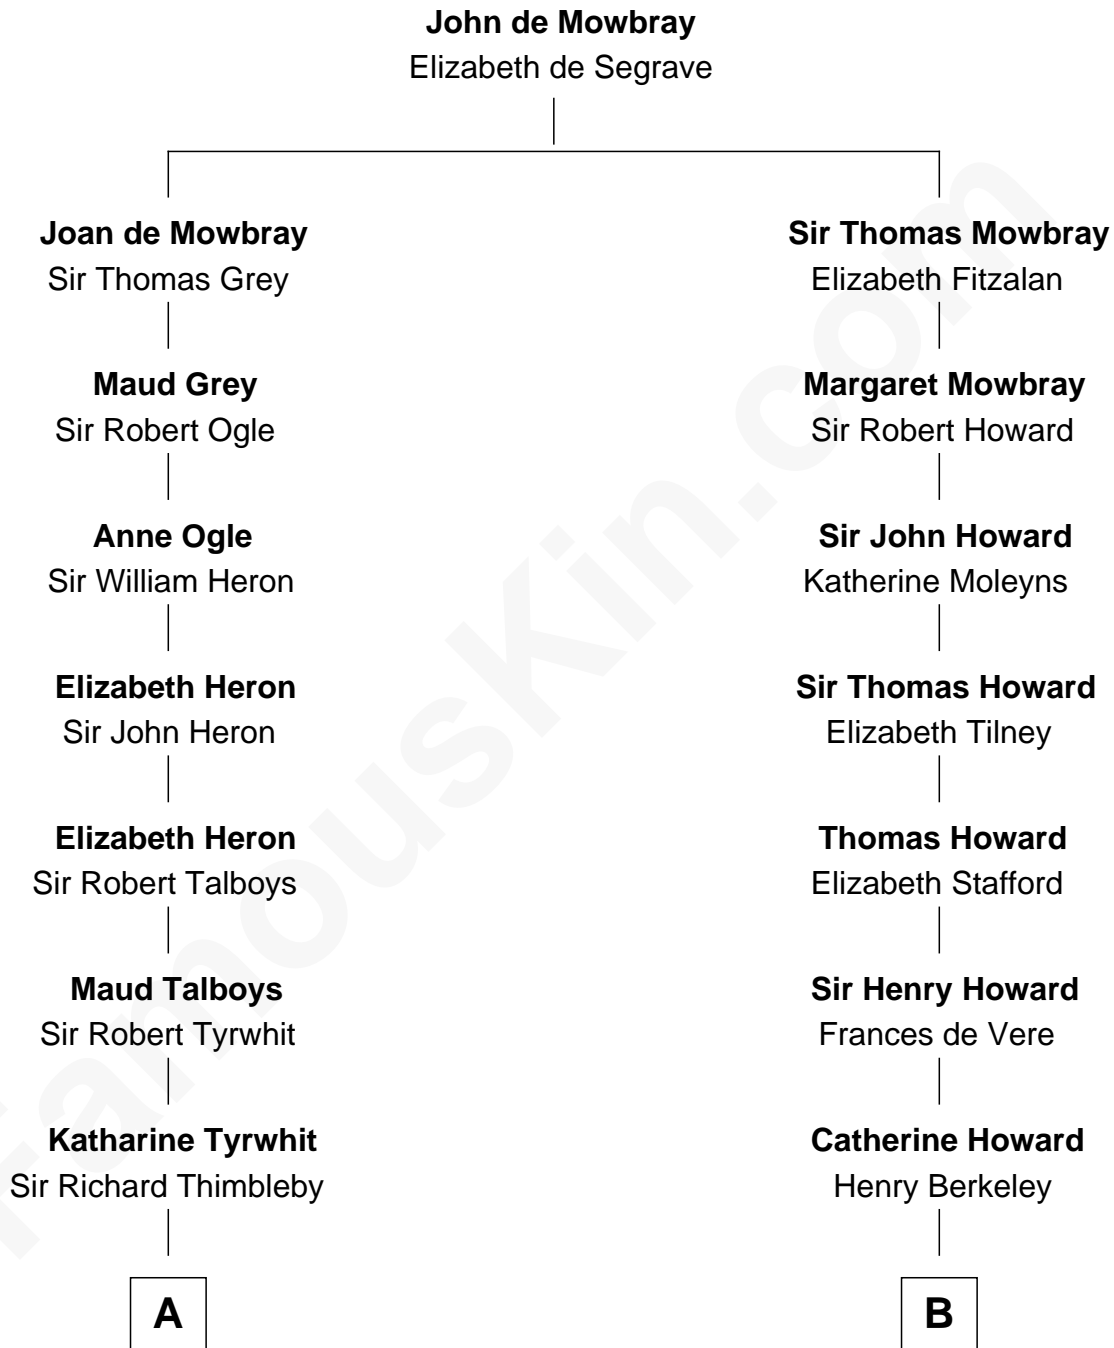

FamousKin.com
Relationship Chart of
Katharine Hepburn
Movie Actress

15th cousin 3 times removed of

Francis Scott Key
Author of "The Star Spangled Banner"

C

|
Katharine Martha Houghton

Thomas Norval Hepburn