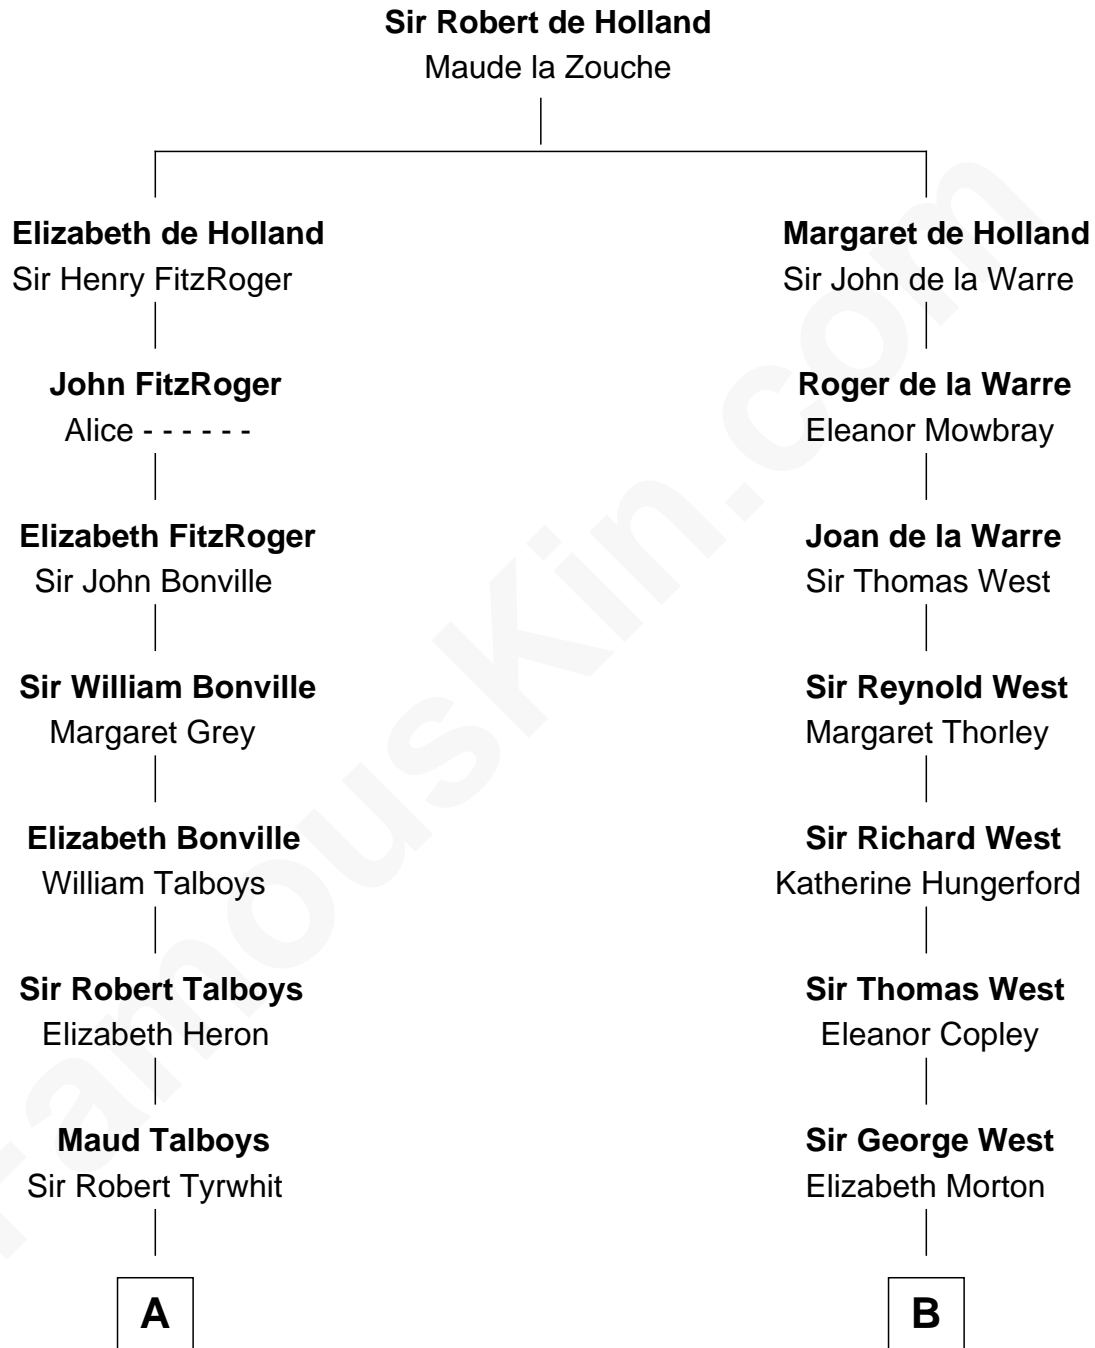

FamousKin.com
Relationship Chart of
Katharine Hepburn
Movie Actress

18th cousin 1 time removed of

John D. Rockefeller
Founder of the Standard Oil Company

C

Caroline Garlinghouse
Alfred Augustus Houghton

Katharine Martha Houghton
Thomas Norval Hepburn

Katharine Hepburn
Movie Actress

D

William Avery Rockefeller
Eliza Davison

John D. Rockefeller
Founder of the Standard Oil Company

FamousKin.com