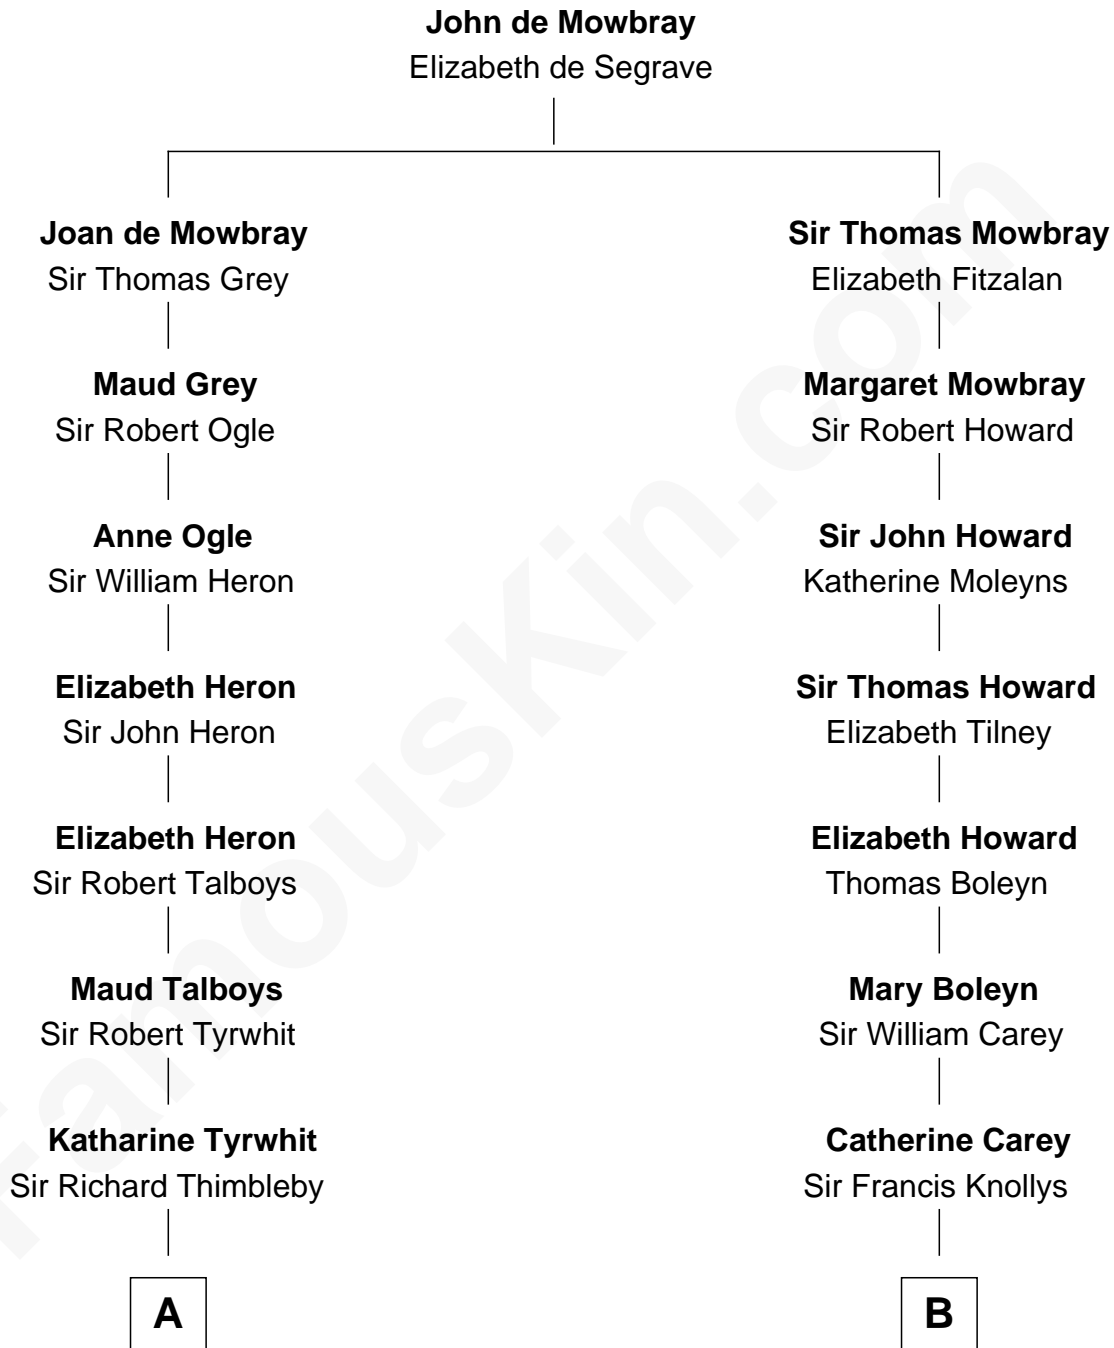

**FamousKin.com**  
**Relationship Chart of**  
**Katharine Hepburn**  
*Movie Actress*

17th cousin 1 time removed of

**John D. Rockefeller**  
*Founder of the Standard Oil Company*

C

|  
**Katharine Martha Houghton**

Thomas Norval Hepburn

|  
**Katharine Hepburn**

*Movie Actress*

FamousKin.com