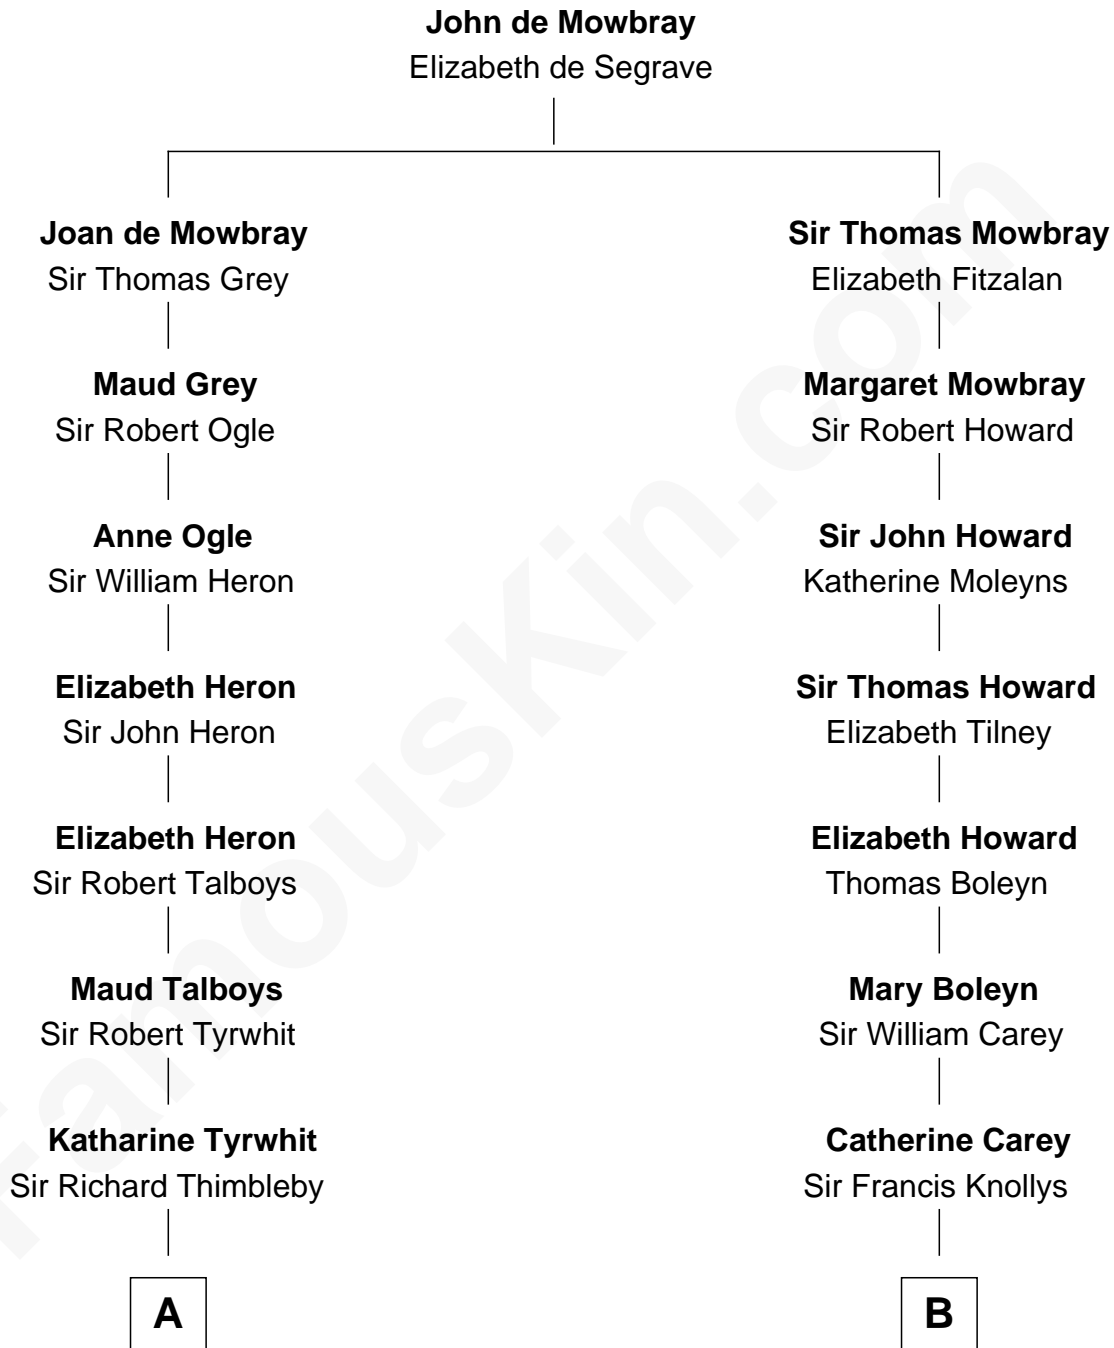

FamousKin.com
Relationship Chart of
Katharine Hepburn
Movie Actress

18th cousin 1 time removed of

Nelson Rockefeller
41st U.S. Vice-President

C

Katharine Martha Houghton

Thomas Norval Hepburn

Katharine Hepburn

Movie Actress

D

John Davison Rockefeller

Laura Celestia Spelman

John Davison Rockefeller

Abby Greene Aldrich

Nelson Rockefeller

41st U.S. Vice-President