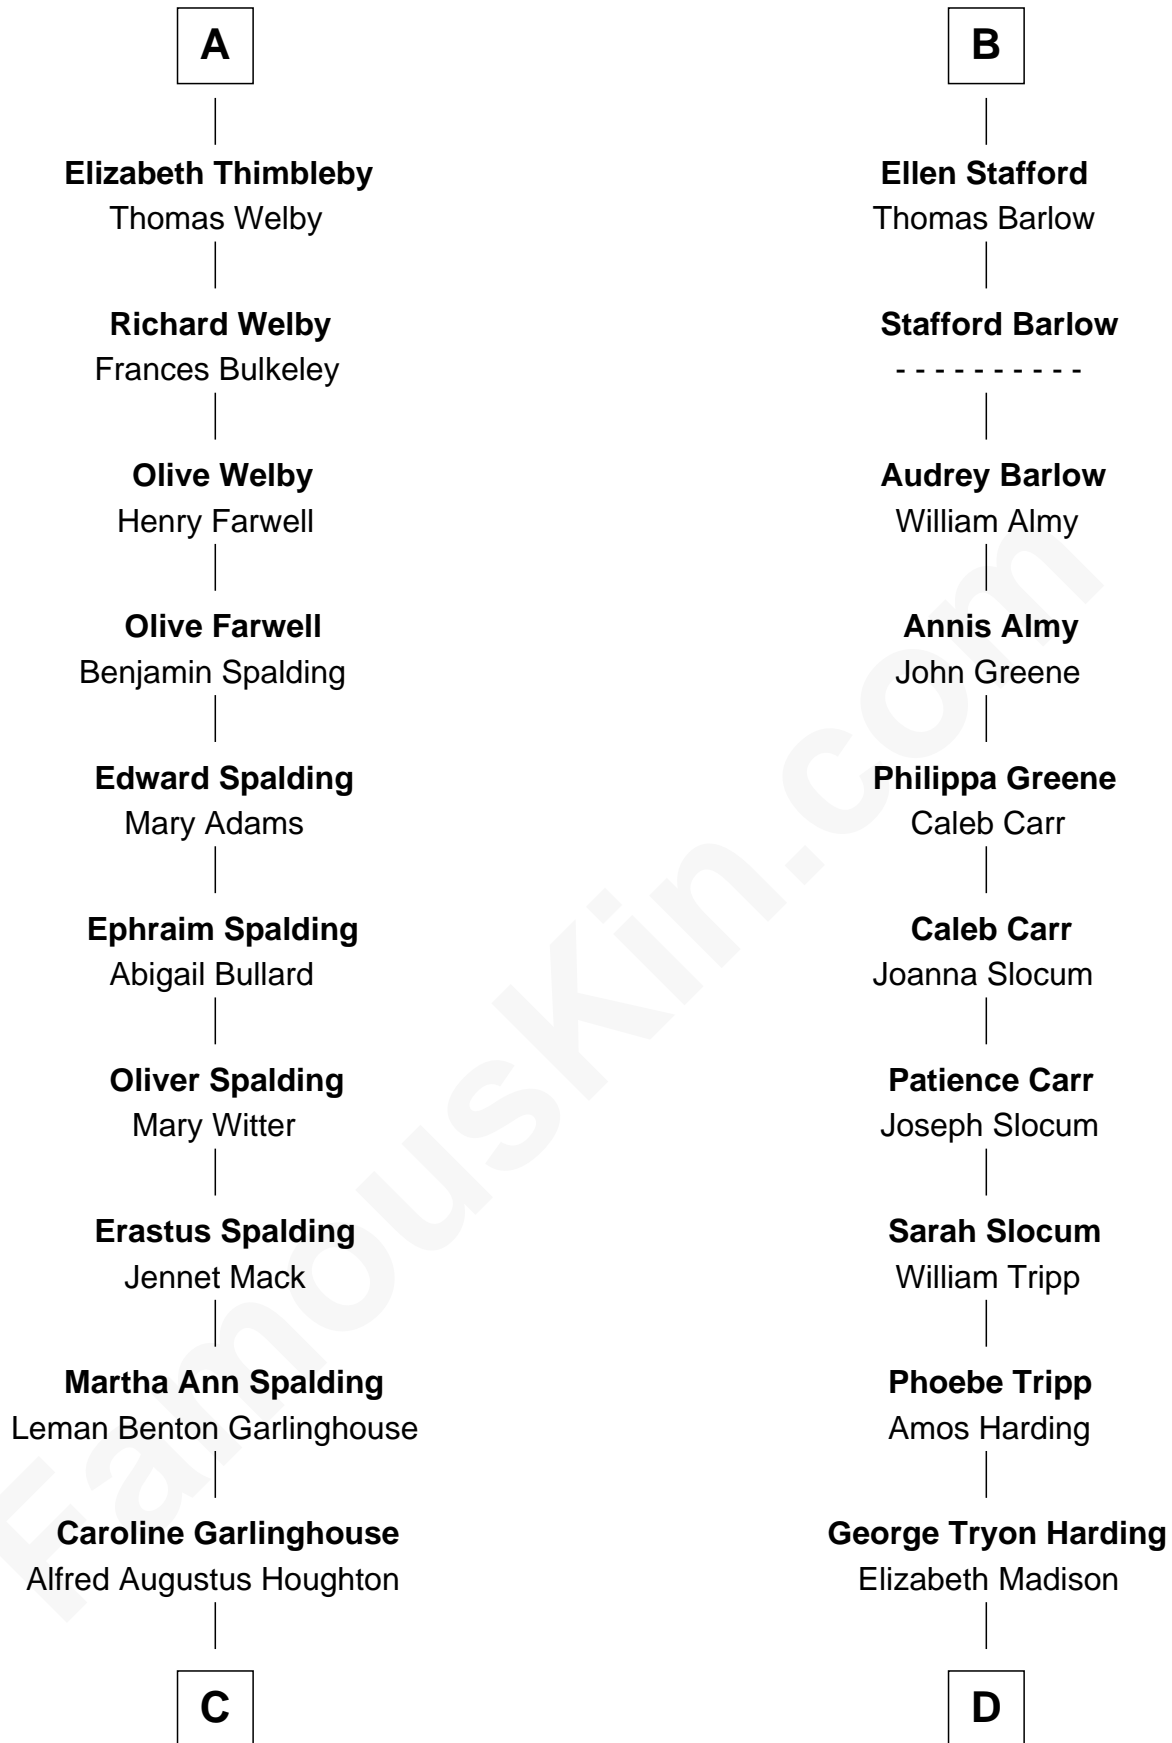

FamousKin.com
Relationship Chart of
Katharine Hepburn
Movie Actress

18th cousin 1 time removed of

Warren G. Harding
29th U.S. President

C

Katharine Martha Houghton

Thomas Norval Hepburn

Katharine Hepburn

Movie Actress

D

Charles Alexander Harding

Mary Ann Crawford

Dr. George Tryon Harding

Phoebe Elizabeth Dickerson

Warren G. Harding

29th U.S. President

FamousKin.com