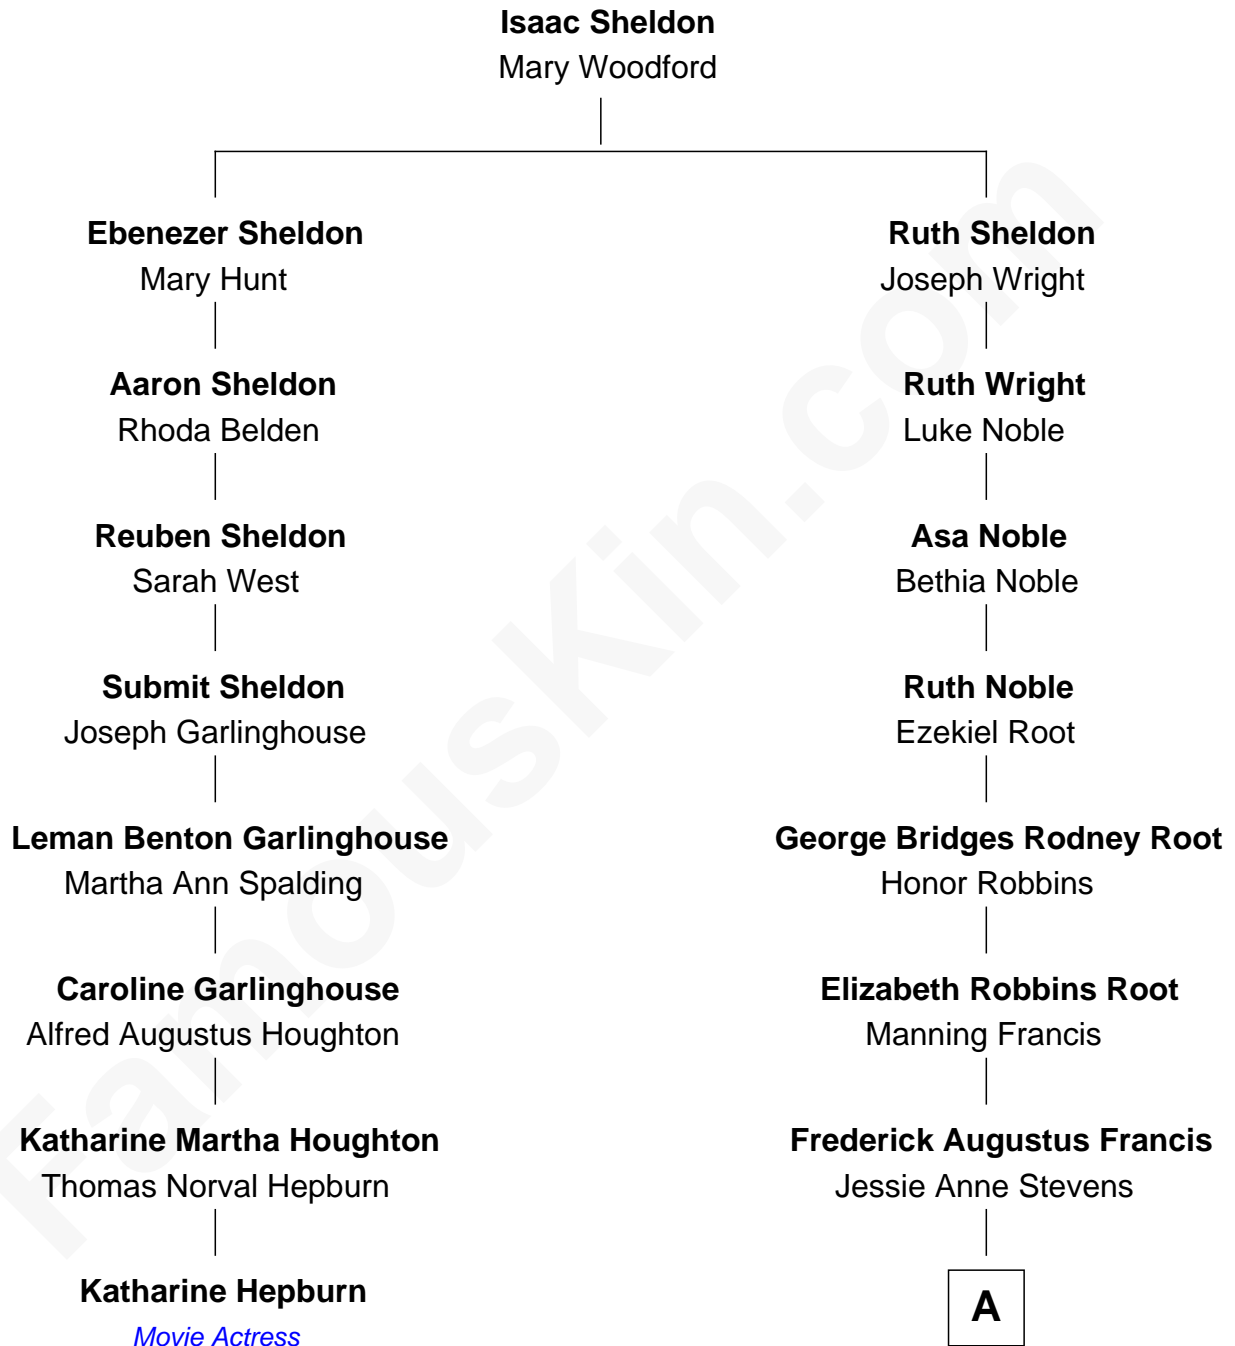

FamousKin.com
Relationship Chart of
Katharine Hepburn
Movie Actress

7th cousin 2 times removed of
Nancy (Davis) Reagan
First Lady of President Ronald Reagan

A

—
Anne Ayers Francis
John Newell Robbins

—
Kenneth Seymour Robbins
Edith Prescott Lockett

—
Nancy (Davis) Reagan
First Lady of Ronald Reagan

FamousKin.com