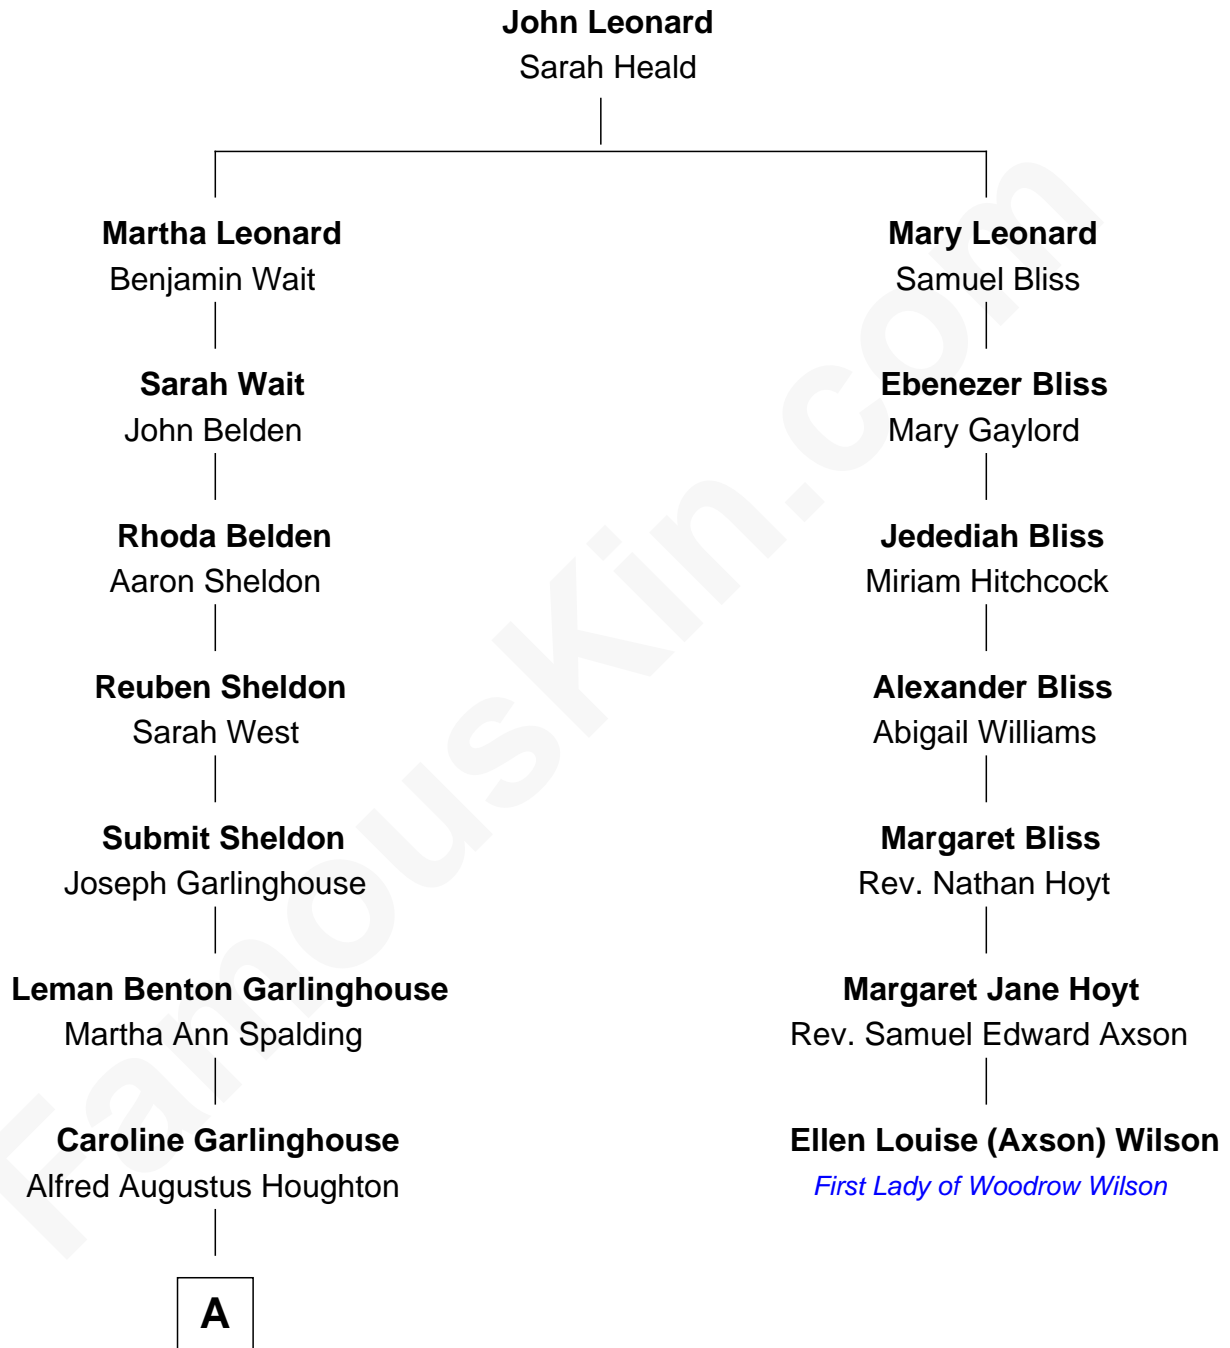

**FamousKin.com**  
**Relationship Chart of**  
**Katharine Hepburn**  
*Movie Actress*

6th cousin 2 times removed of

**Ellen Louise (Axson) Wilson**  
*First Lady of President Woodrow Wilson*

A

|  
**Katharine Martha Houghton**

Thomas Norval Hepburn

|  
**Katharine Hepburn**

*Movie Actress*

FamousKin.com