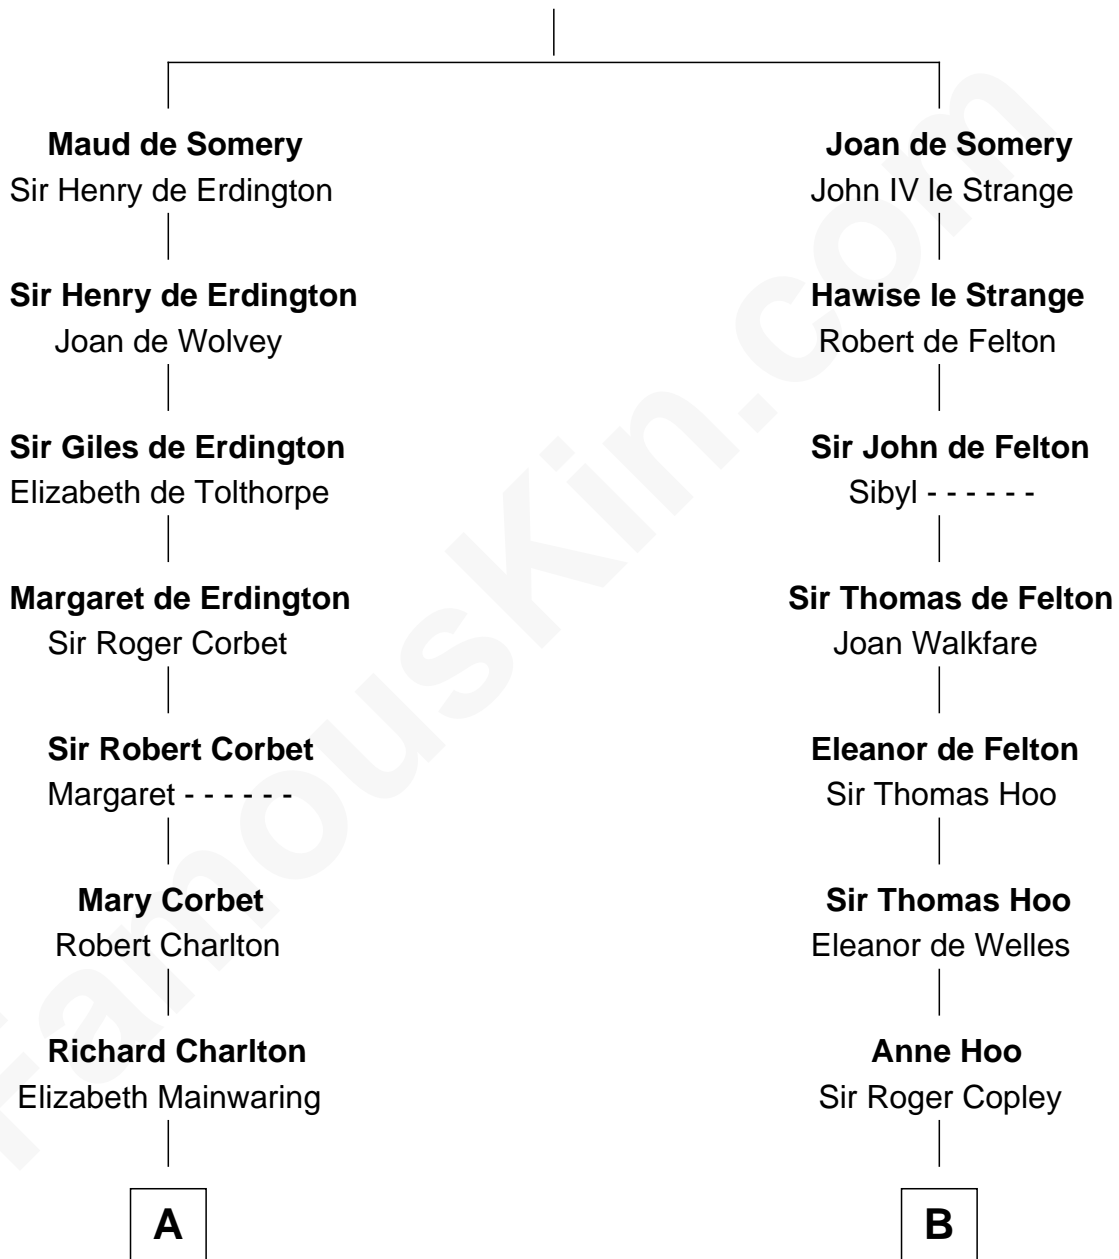

FamousKin.com
Relationship Chart of
Katharine Hepburn

Movie Actress

20th cousin of

Edith (Bolling) Wilson

First Lady of President Woodrow Wilson

Sir Roger de Somery

Nichole d'Aubenev

C

Martha Ann Spalding
Leman Benton Garlinghouse

Caroline Garlinghouse
Alfred Augustus Houghton

Katharine Martha Houghton
Thomas Norval Hepburn

Katharine Hepburn
Movie Actress

D

Catherine Payne
Archibald Bolling