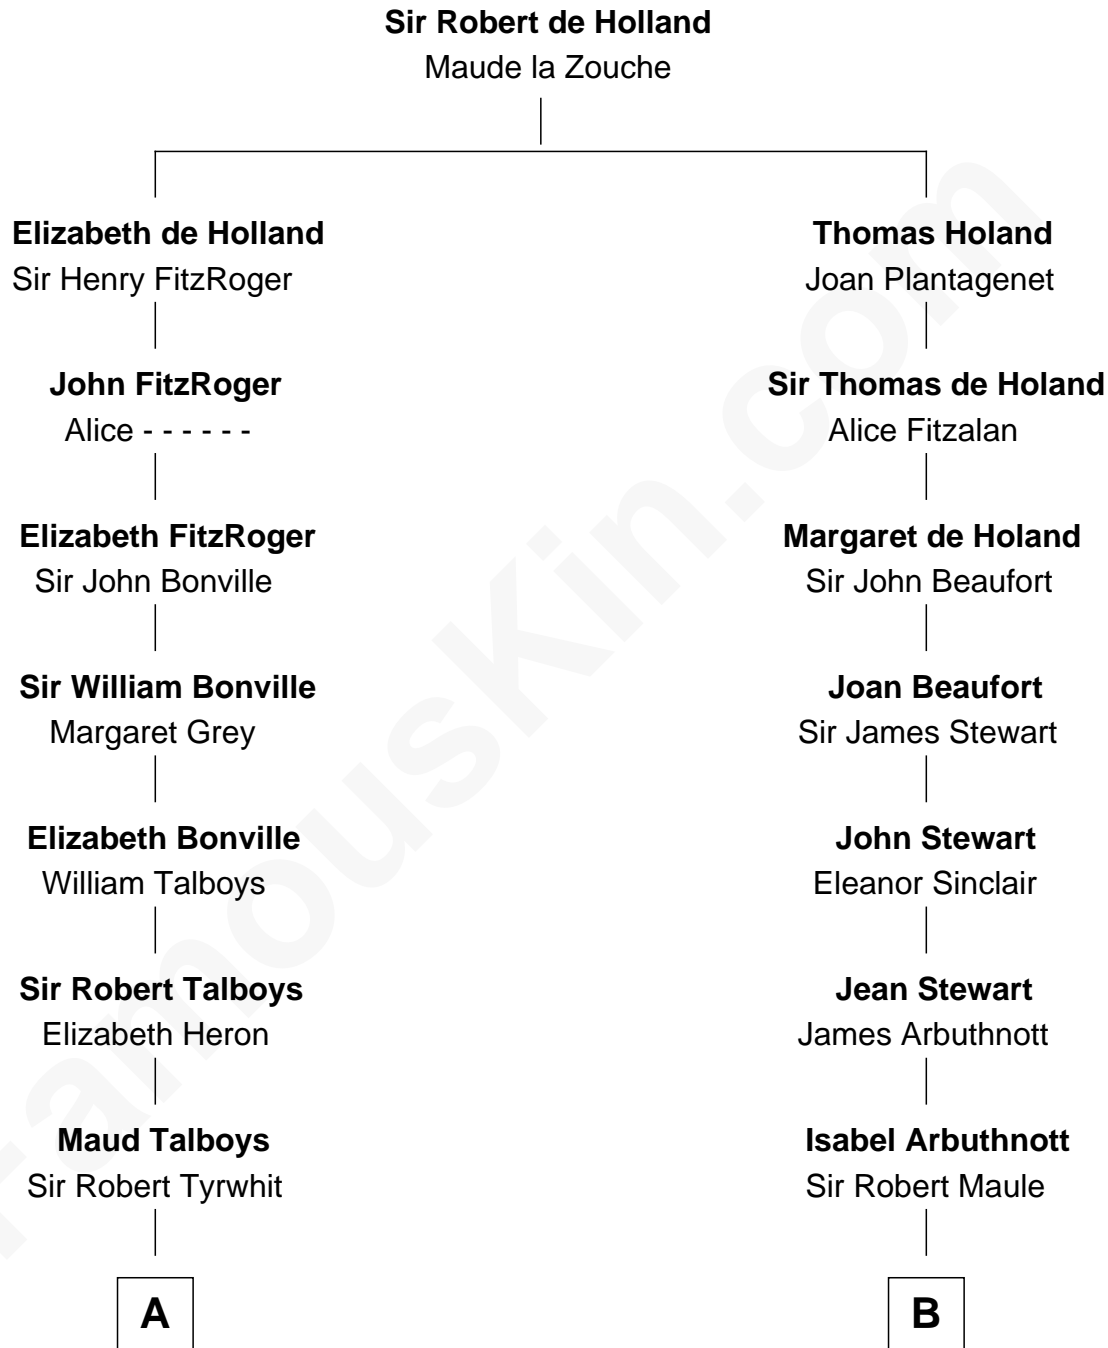

FamousKin.com
Relationship Chart of
Katharine Hepburn
Movie Actress

17th cousin 2 times removed of

Edith (Bolling) Wilson
First Lady of President Woodrow Wilson

C

Caroline Garlinghouse
Alfred Augustus Houghton

Katharine Martha Houghton
Thomas Norval Hepburn

Katharine Hepburn
Movie Actress

FamousKin.com