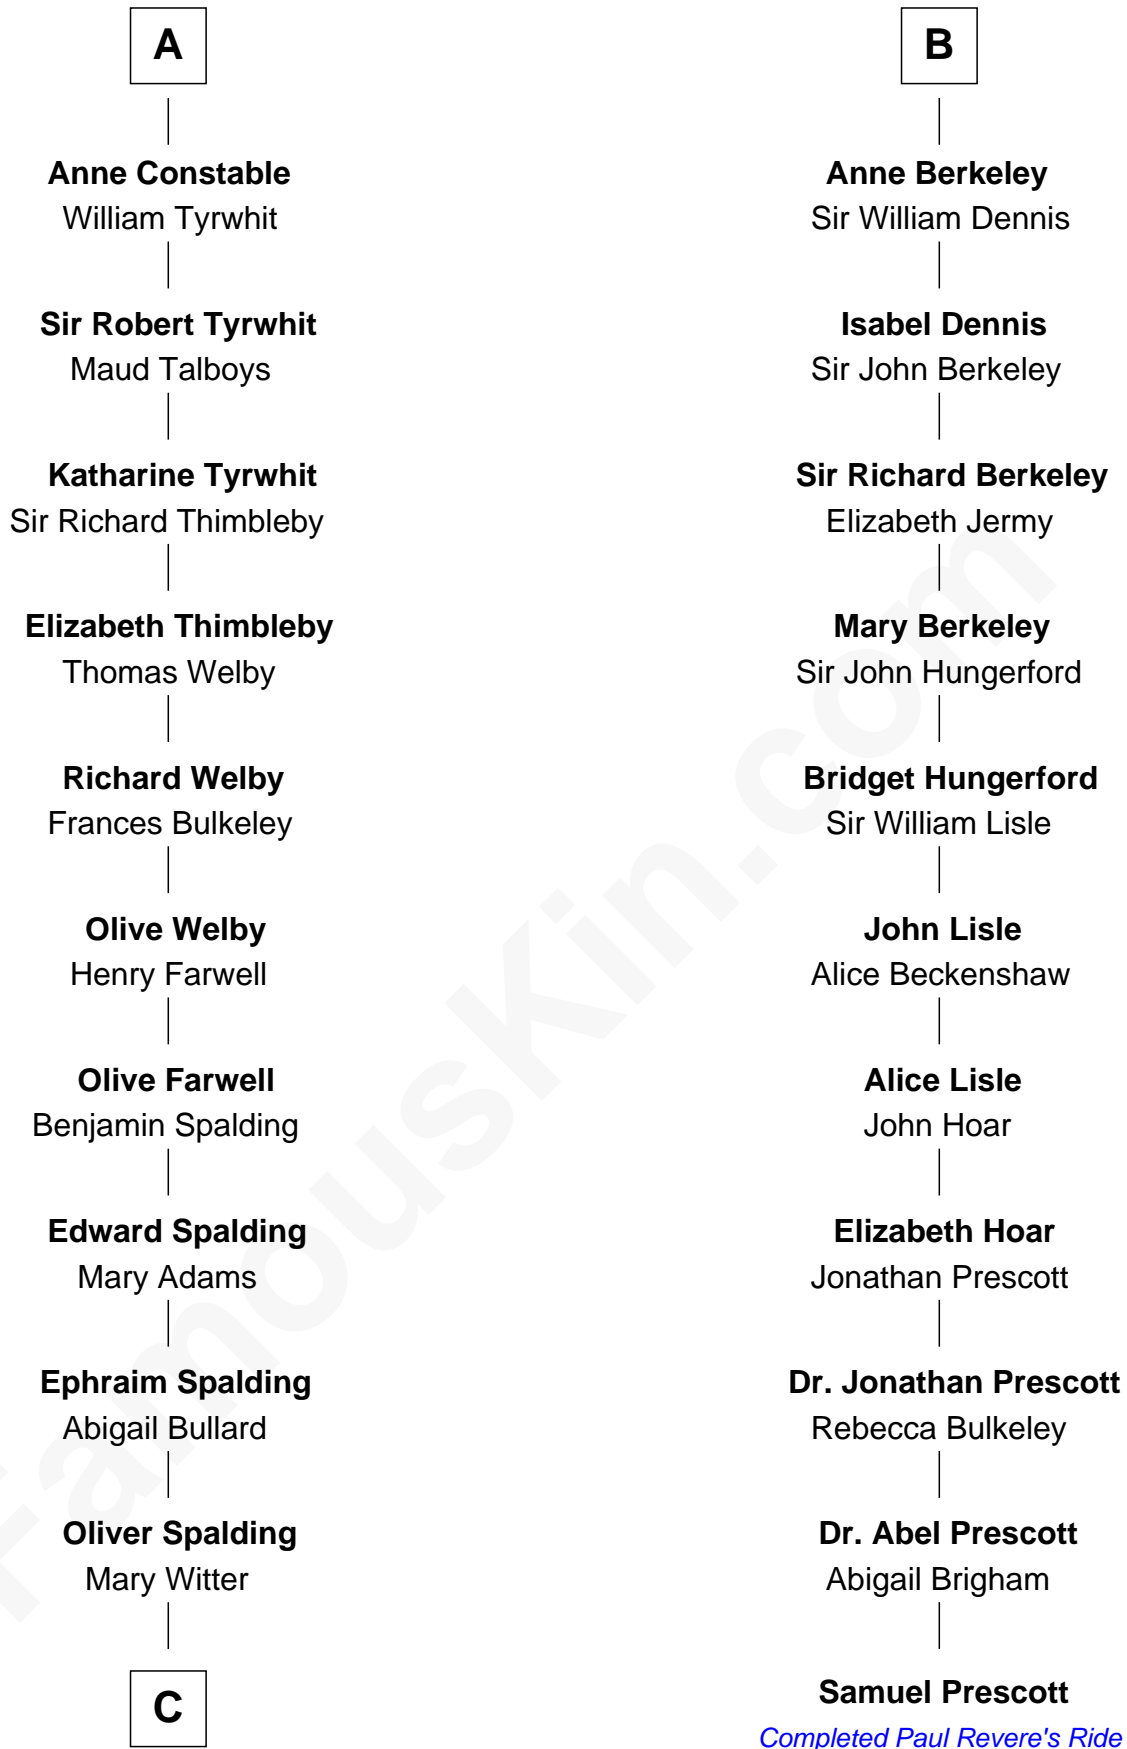

**FamousKin.com**  
**Relationship Chart of**  
**Katharine Hepburn**  
*Movie Actress*

17th cousin 4 times removed of

**Samuel Prescott**  
*Completed Paul Revere's Midnight Ride*

**C**

Erastus Spalding

Jennet Mack

Martha Ann Spalding

Leman Benton Garlinghouse

Caroline Garlinghouse

Alfred Augustus Houghton

Katharine Martha Houghton

Thomas Norval Hepburn

Katharine Hepburn

*Movie Actress*