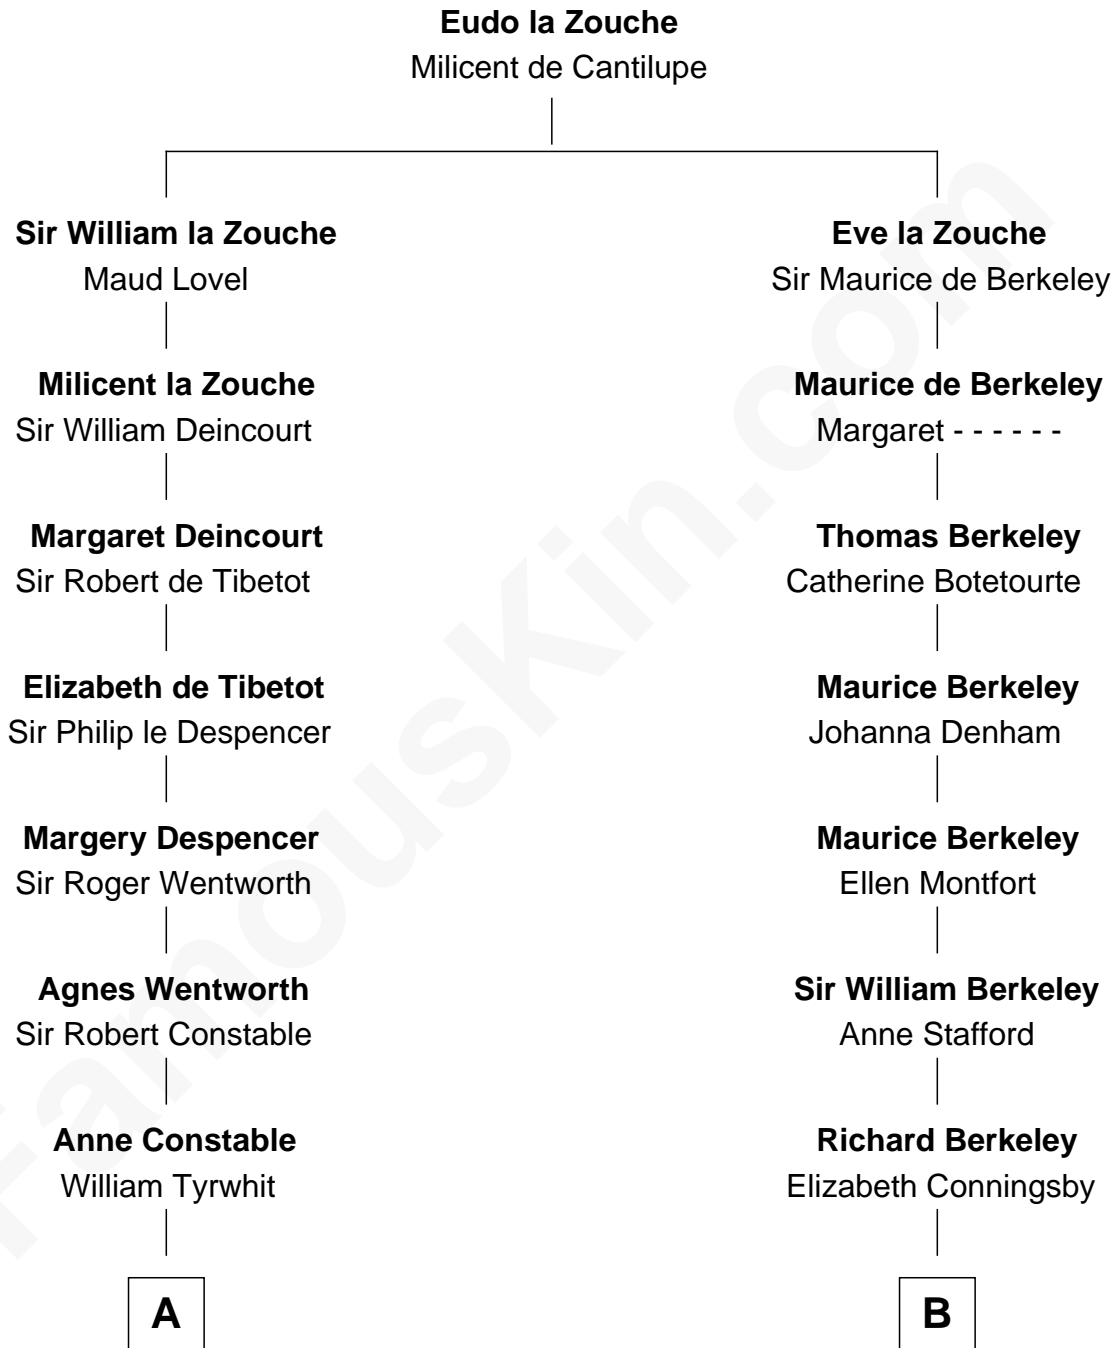

**FamousKin.com**  
**Relationship Chart of**  
**Katharine Hepburn**  
*Movie Actress*

16th cousin 4 times removed of

**Samuel Prescott**  
*Completed Paul Revere's Midnight Ride*

**C**

—  
**Martha Ann Spalding**  
Leman Benton Garlinghouse

—  
**Caroline Garlinghouse**  
Alfred Augustus Houghton

—  
**Katharine Martha Houghton**  
Thomas Norval Hepburn

—  
**Katharine Hepburn**  
*Movie Actress*

FamousKin.com