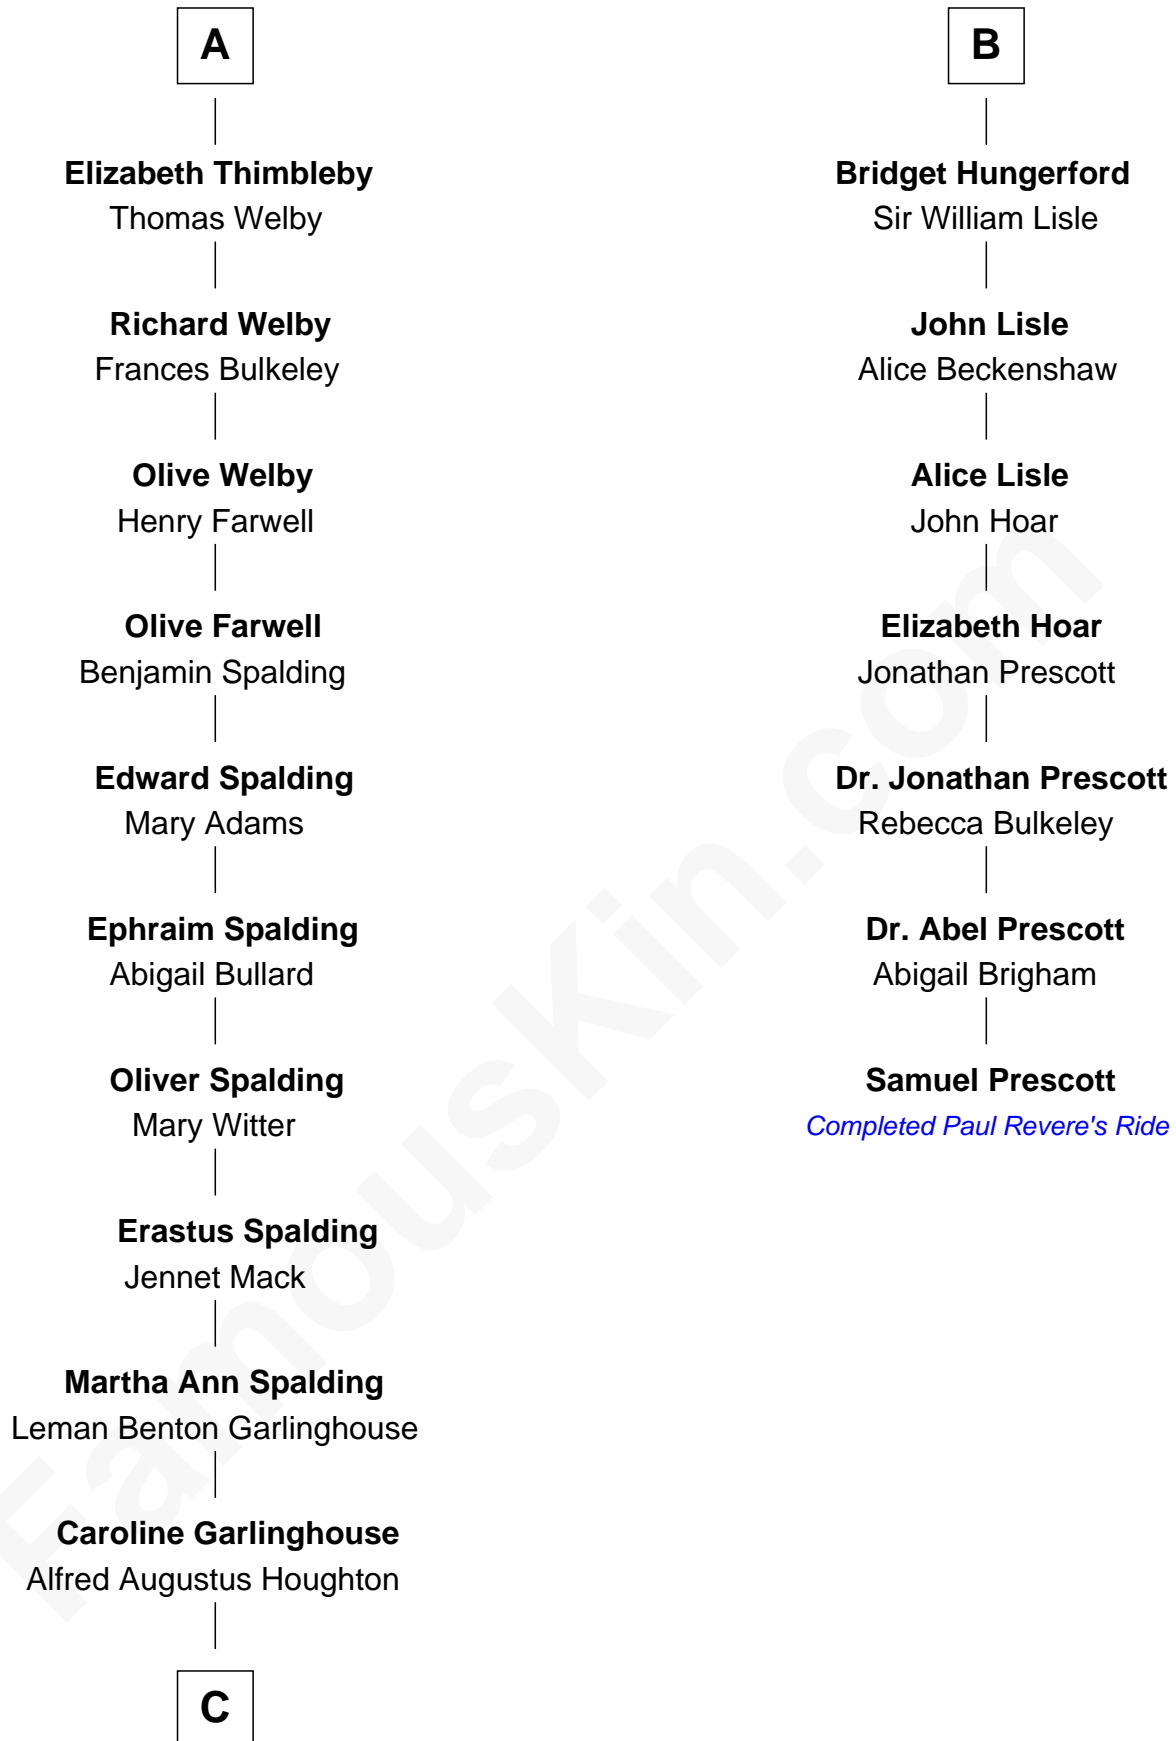

FamousKin.com
Relationship Chart of
Katharine Hepburn
Movie Actress

13th cousin 5 times removed of
Samuel Prescott
Completed Paul Revere's Midnight Ride

C

Katharine Martha Houghton

Thomas Norval Hepburn

Katharine Hepburn

Movie Actress

FamousKin.com