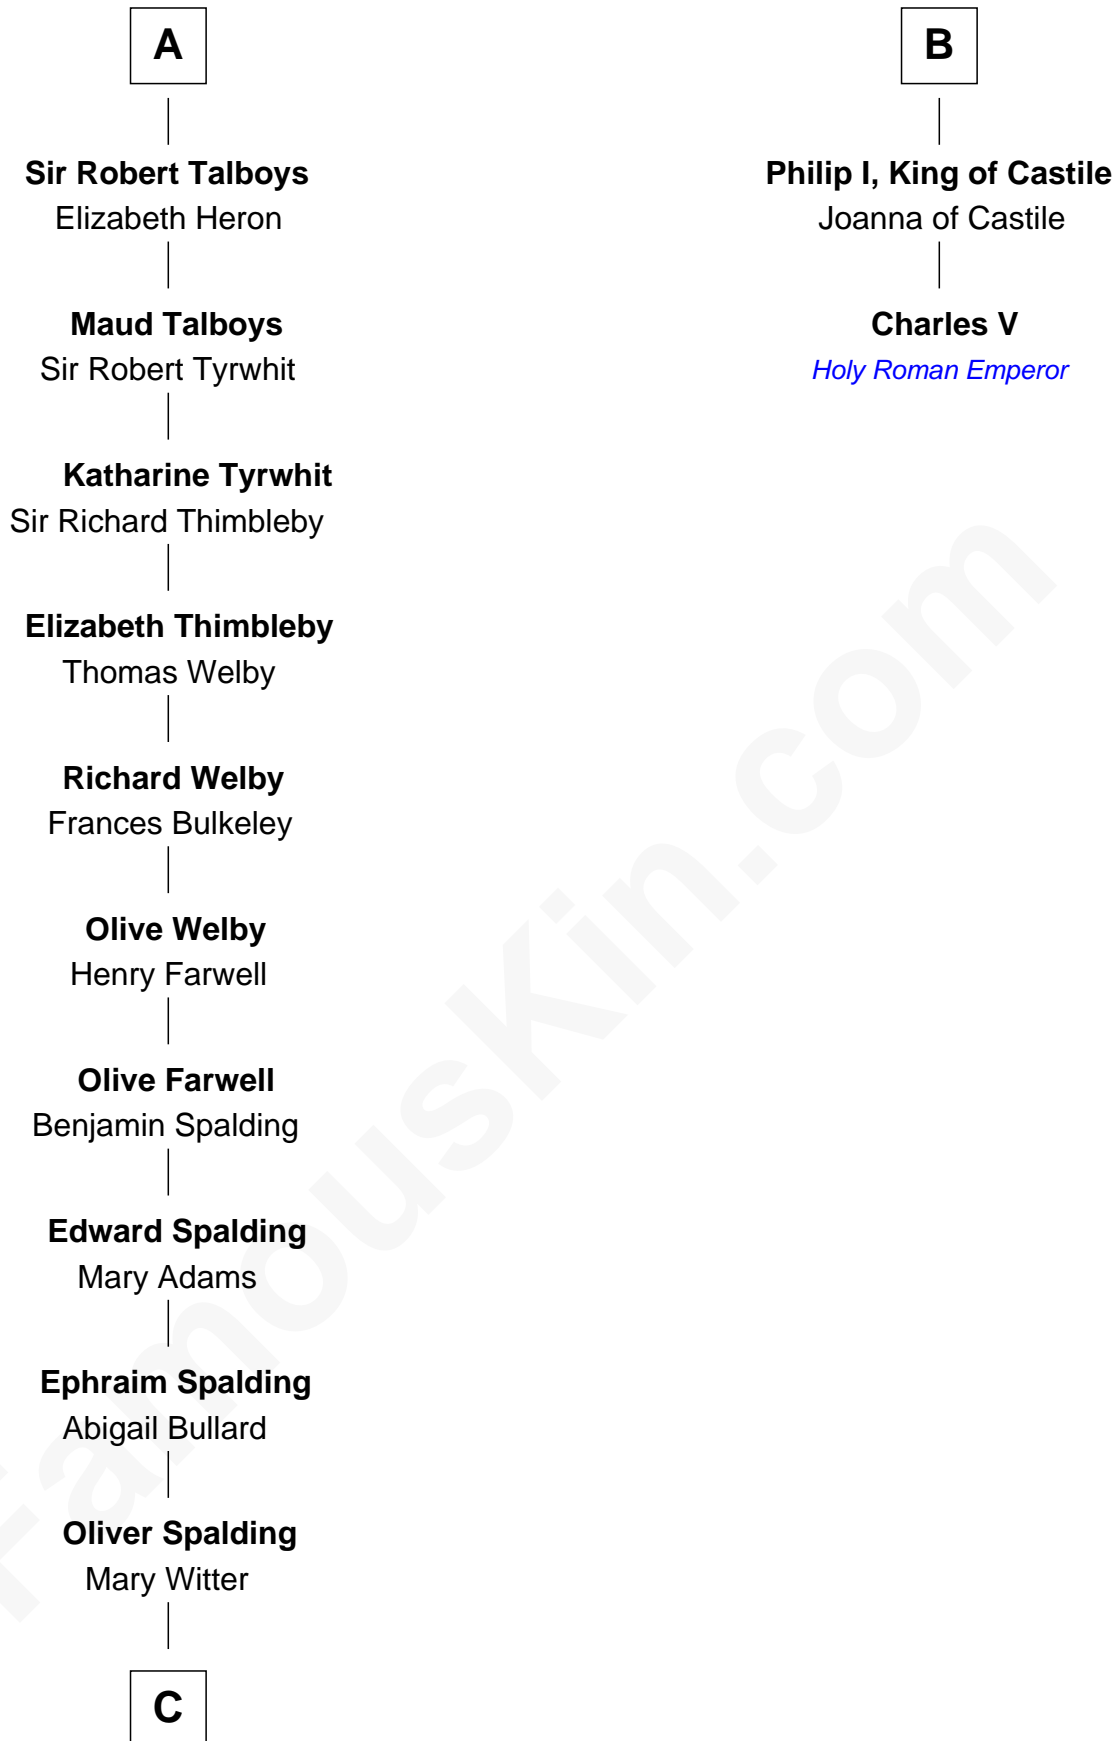

FamousKin.com
Relationship Chart of
Katharine Hepburn
Movie Actress

8th cousin 13 times removed of
Charles V
Holy Roman Emperor

C

Erastus Spalding

Jennet Mack

Martha Ann Spalding

Leman Benton Garlinghouse

Caroline Garlinghouse