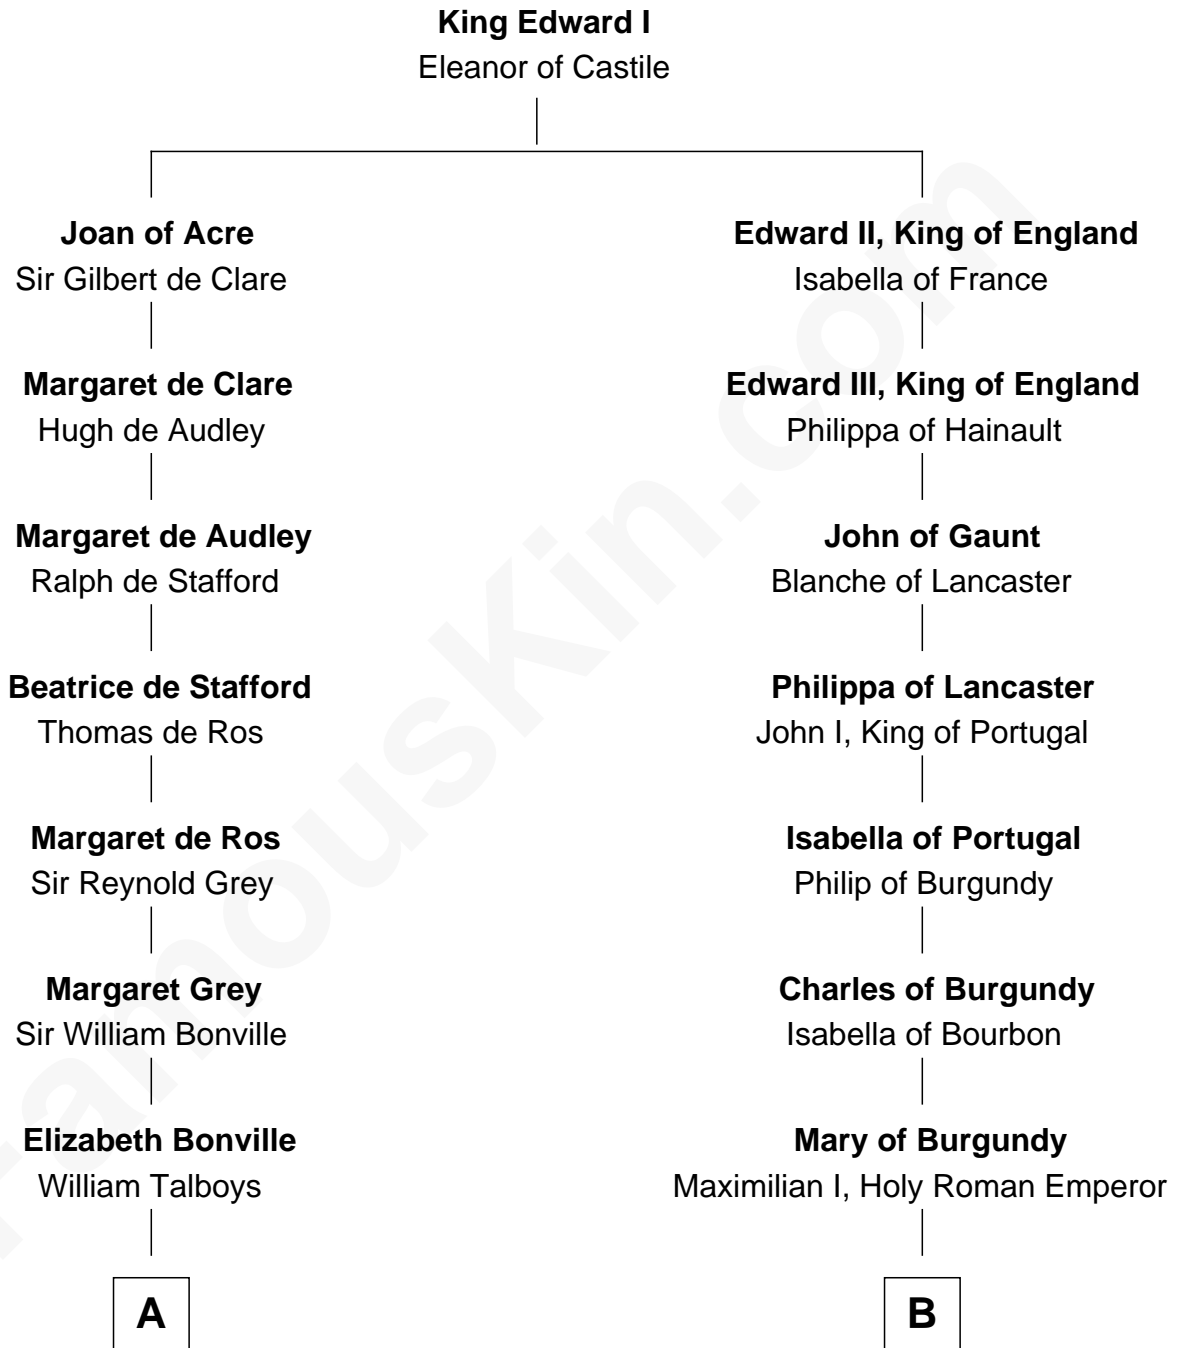

FamousKin.com
Relationship Chart of
Katharine Hepburn
Movie Actress

8th cousin 13 times removed of
Charles V
Holy Roman Emperor

C

Erastus Spalding

Jennet Mack

Martha Ann Spalding

Leman Benton Garlinghouse

Caroline Garlinghouse

Alfred Augustus Houghton

Katharine Martha Houghton

Thomas Norval Hepburn

Katharine Hepburn

Movie Actress

FamousKin.com