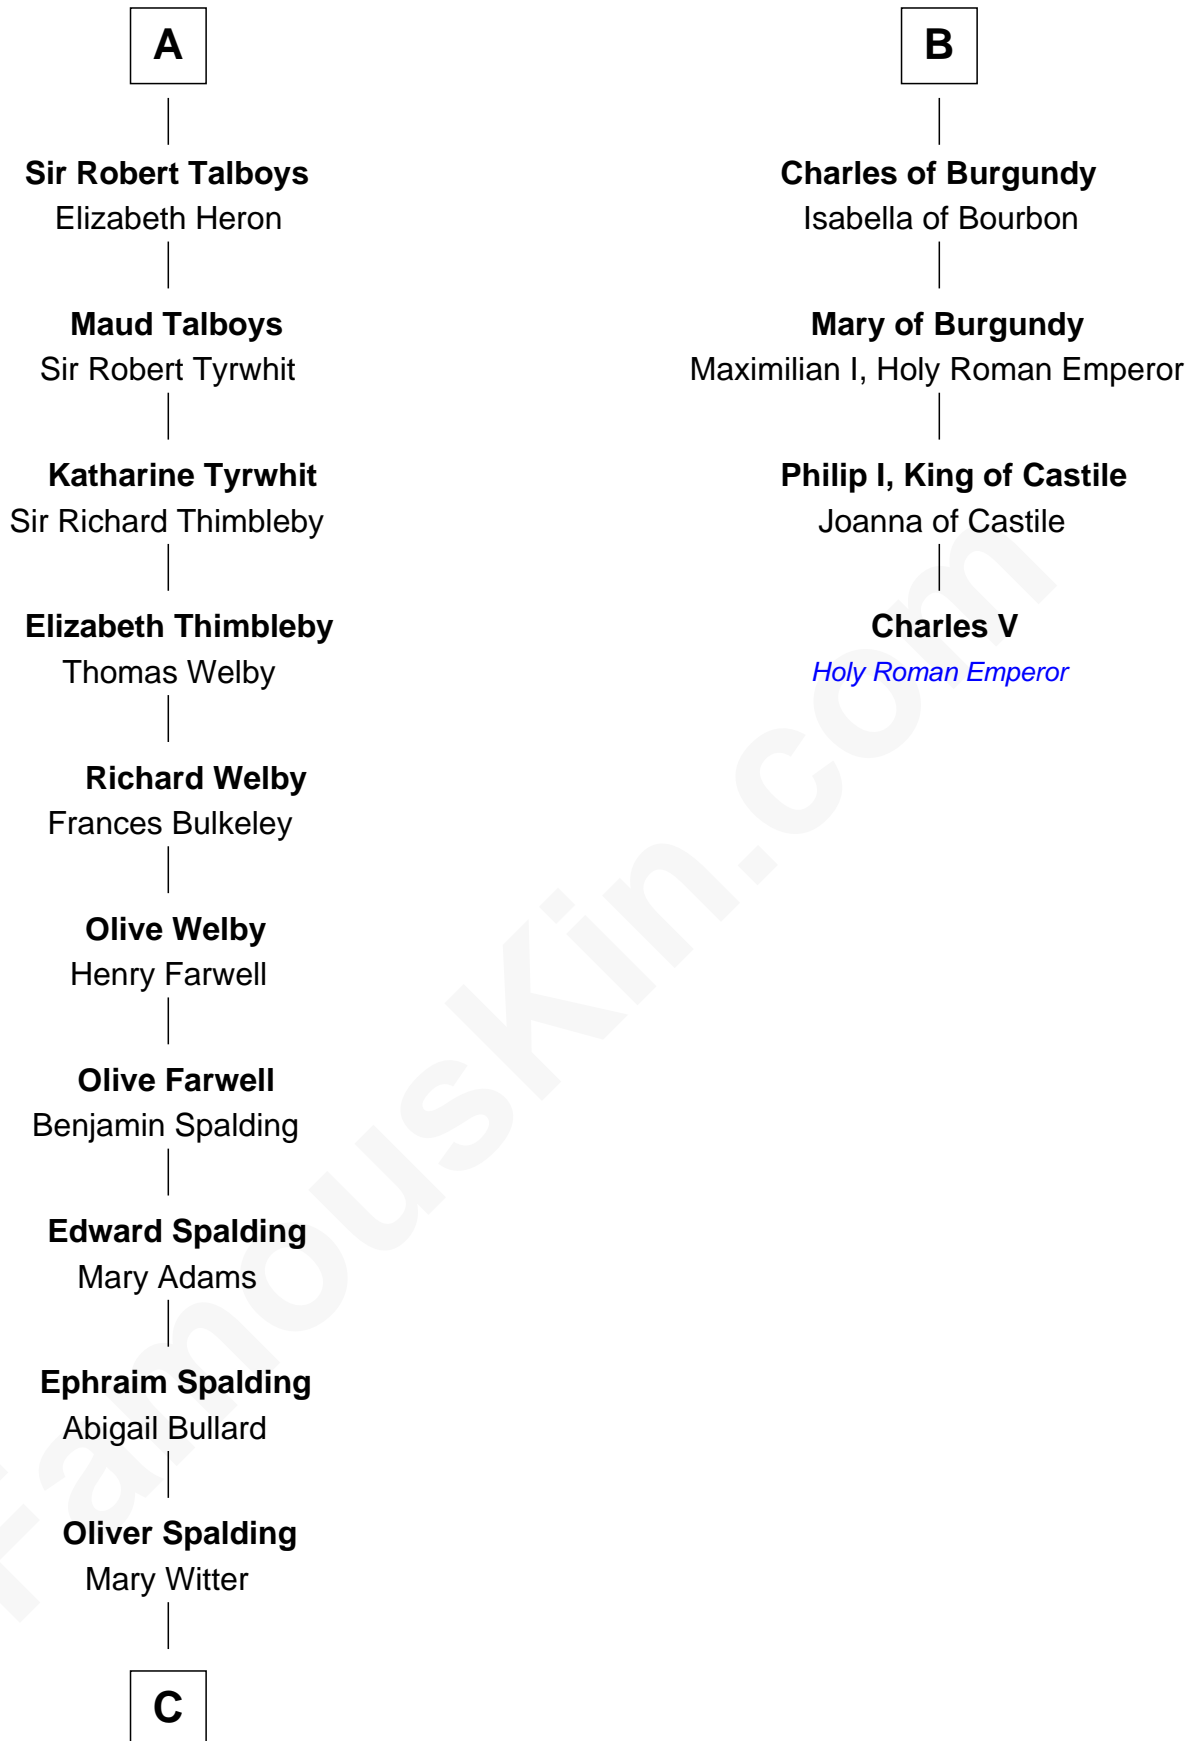

FamousKin.com
Relationship Chart of
Katharine Hepburn
Movie Actress

10th cousin 11 times removed of
Charles V
Holy Roman Emperor

C

Erastus Spalding

Jennet Mack

Martha Ann Spalding

Leman Benton Garlinghouse

Caroline Garlinghouse