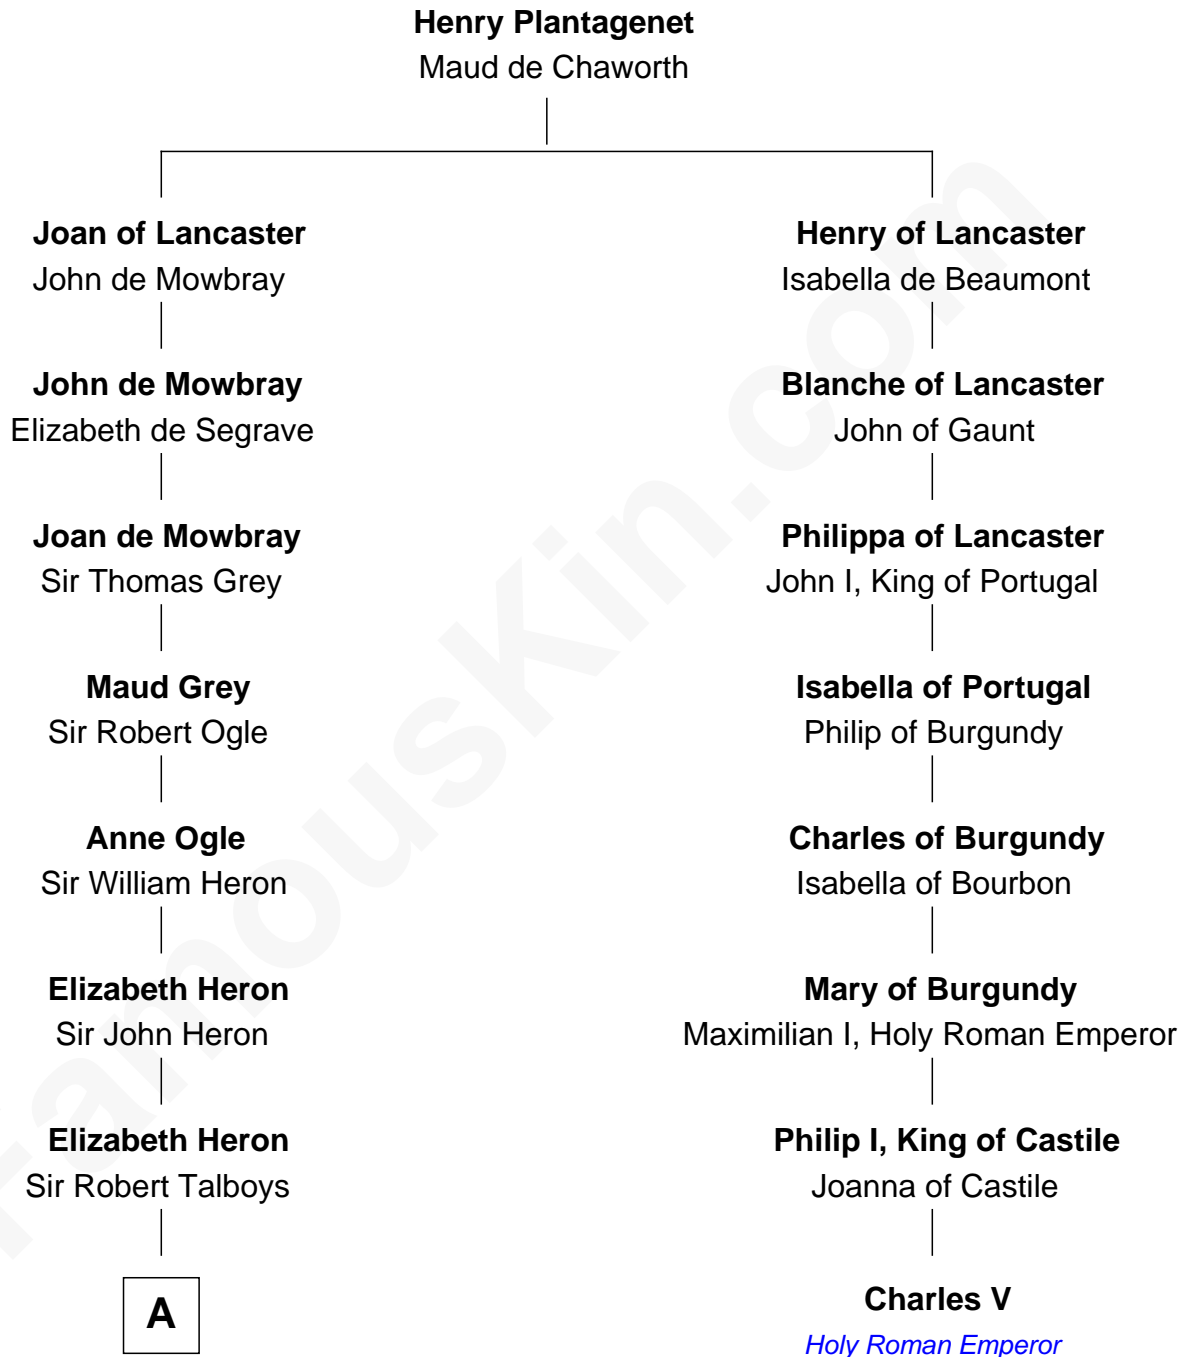

FamousKin.com

Relationship Chart of

Katharine Hepburn

Movie Actress

7th cousin 13 times removed of

Charles V
Holy Roman Emperor

A

Maud Talboys
Sir Robert Tyrwhit

Katharine Tyrwhit
Sir Richard Thimbleby

Elizabeth Thimbleby
Thomas Welby

Richard Welby
Frances Bulkeley

Olive Welby
Henry Farwell

Olive Farwell
Benjamin Spalding

Edward Spalding
Mary Adams

Ephraim Spalding
Abigail Bullard