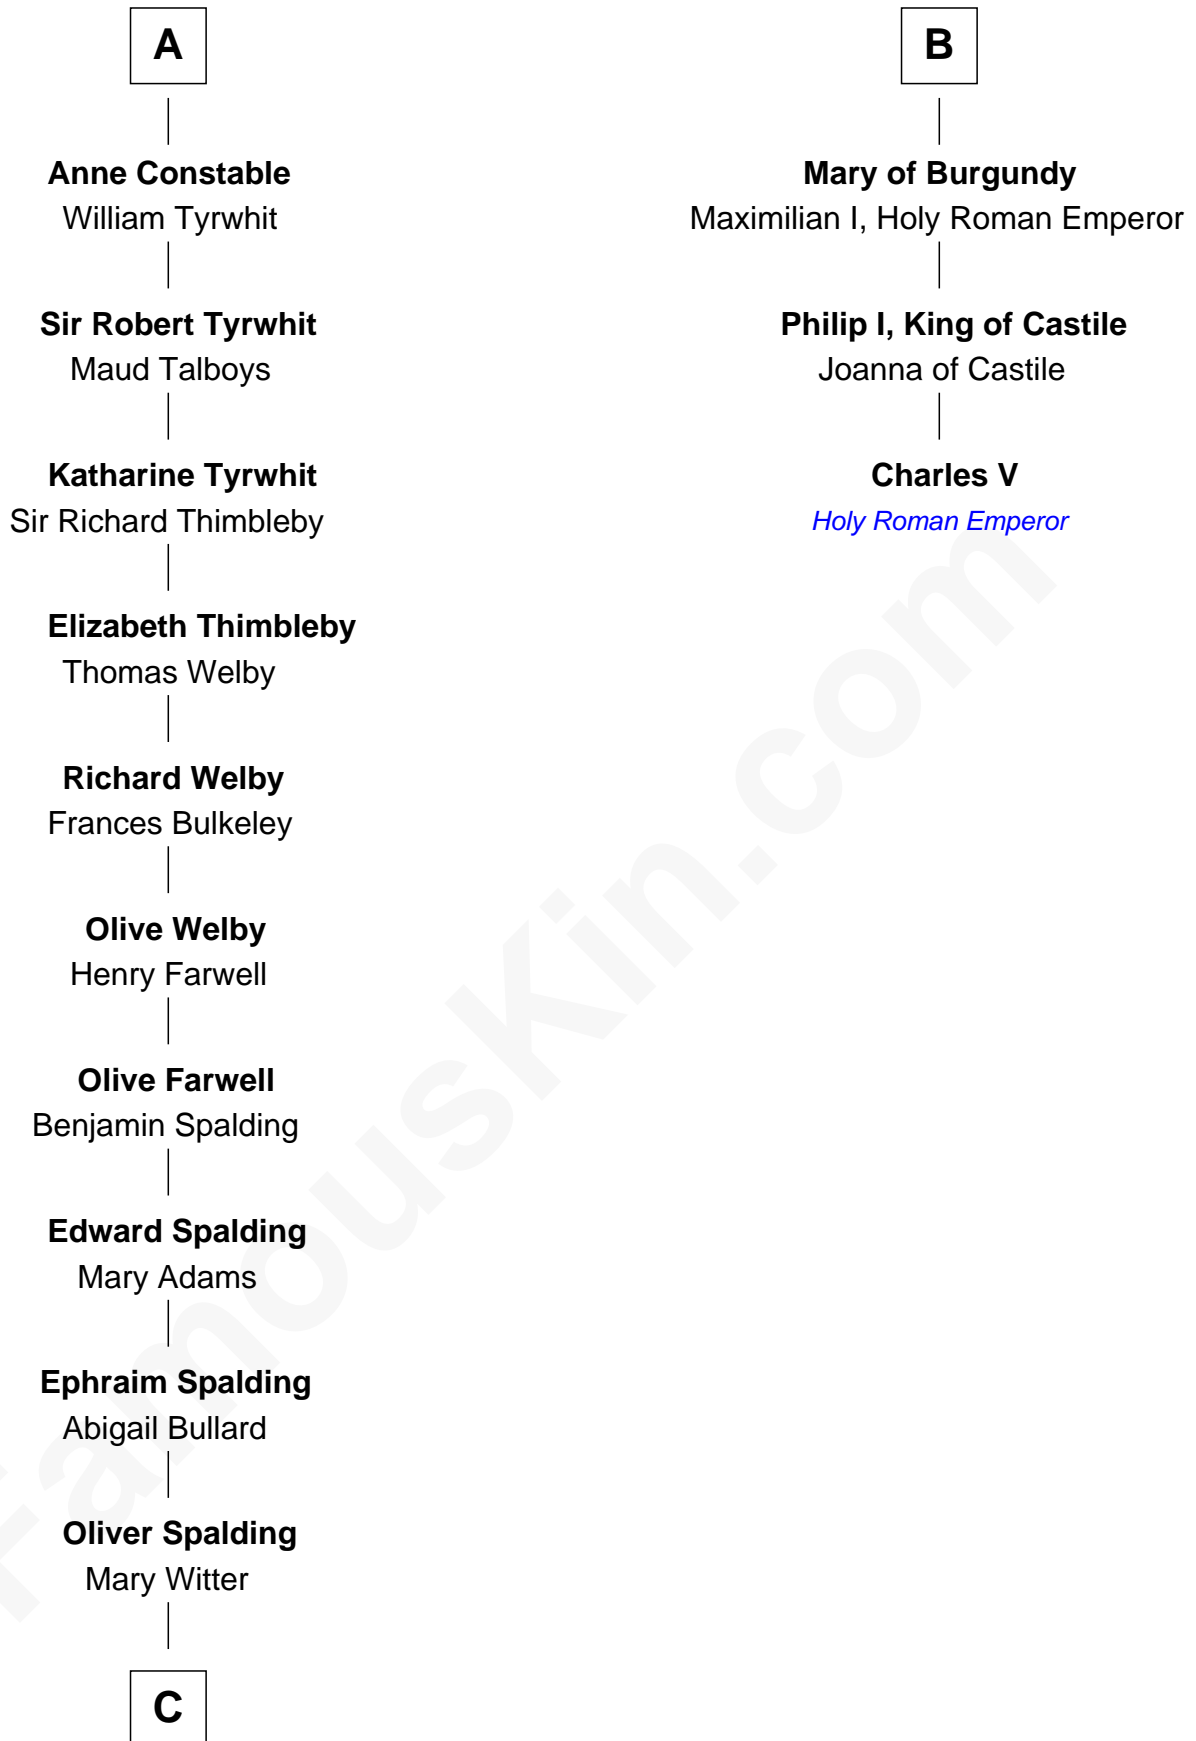

FamousKin.com
Relationship Chart of
Katharine Hepburn
Movie Actress

9th cousin 12 times removed of
Charles V
Holy Roman Emperor

C

Erastus Spalding

Jennet Mack

Martha Ann Spalding

Leman Benton Garlinghouse

Caroline Garlinghouse