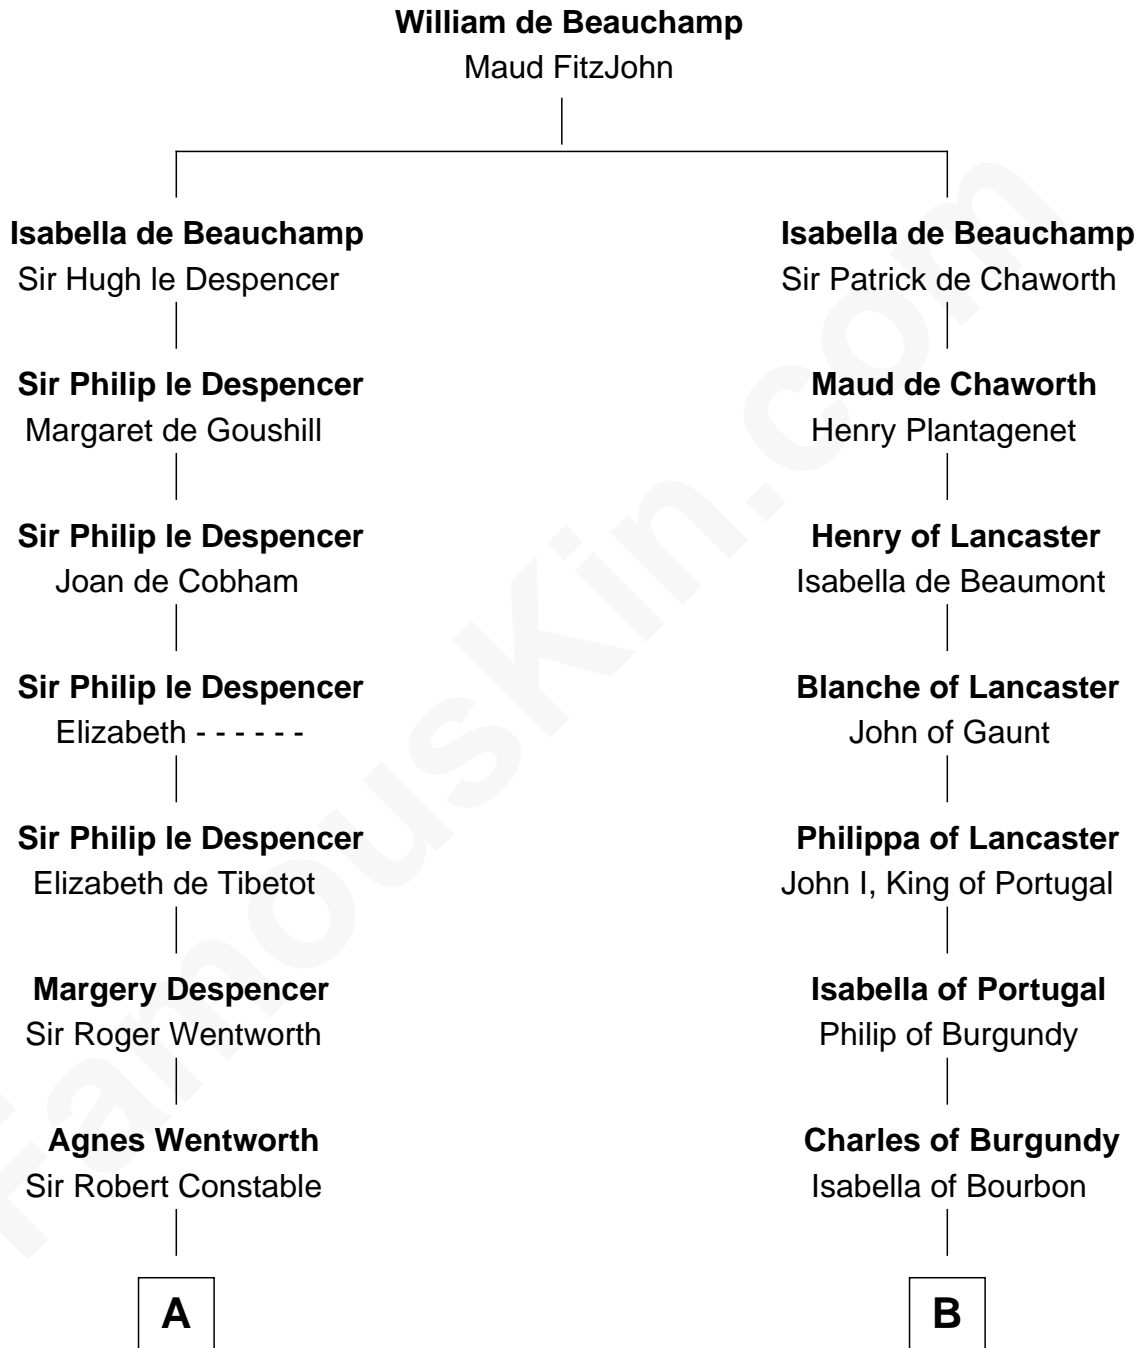

FamousKin.com
Relationship Chart of
Katharine Hepburn
Movie Actress

9th cousin 12 times removed of
Charles V
Holy Roman Emperor

C

Erastus Spalding

Jennet Mack

Martha Ann Spalding

Leman Benton Garlinghouse

Caroline Garlinghouse

Alfred Augustus Houghton

Katharine Martha Houghton

Thomas Norval Hepburn

Katharine Hepburn

Movie Actress