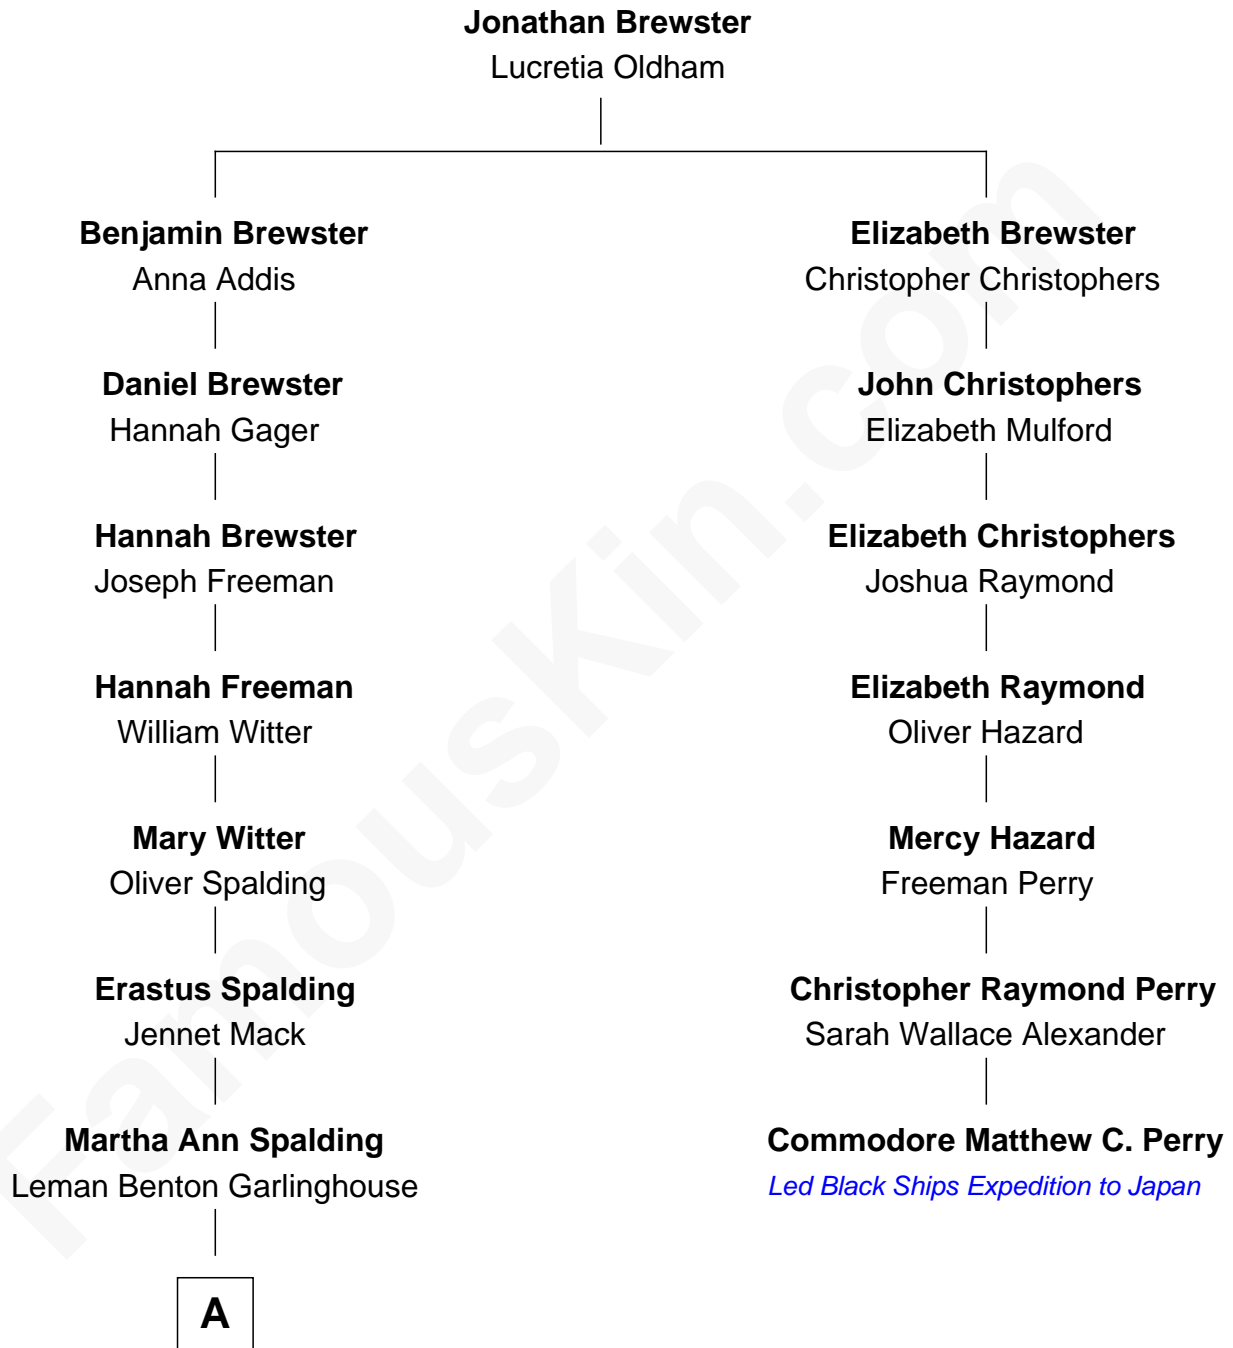

FamousKin.com
Relationship Chart of
Katharine Hepburn
Movie Actress

6th cousin 3 times removed of

Commodore Matthew C. Perry
Led Black Ships Expedition to Japan

A

—
Caroline Garlinghouse
Alfred Augustus Houghton

—
Katharine Martha Houghton
Thomas Norval Hepburn

—
Katharine Hepburn
Movie Actress

FamousKin.com