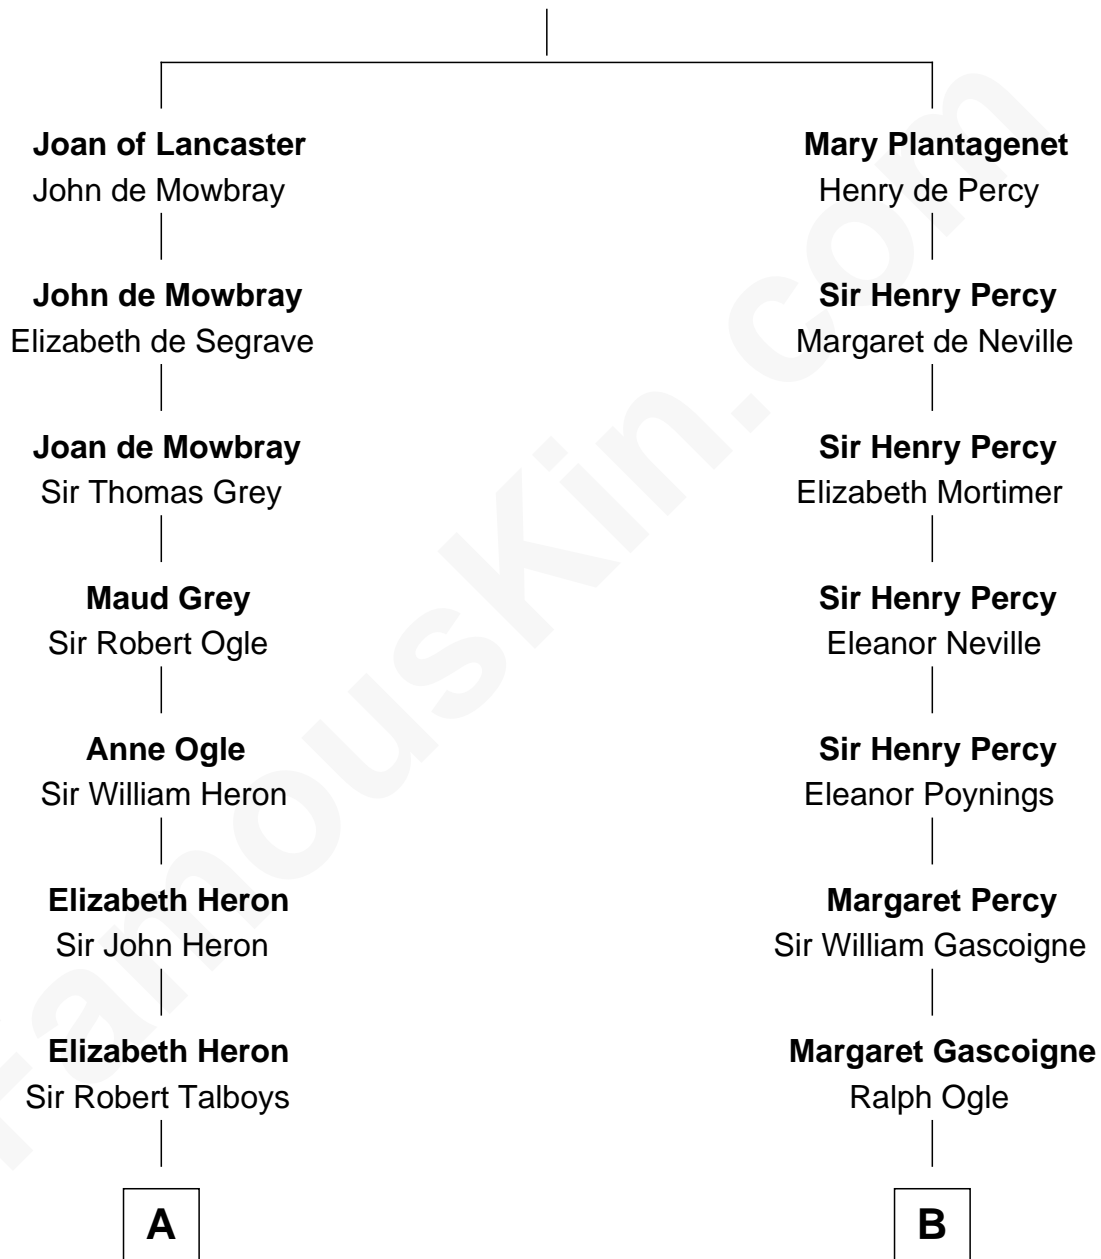

FamousKin.com

Relationship Chart of

Katharine Hepburn

Movie Actress

20th cousin of

Brian Forster

TV Actor

Henry Plantagenet

Maud de Chaworth

C

Martha Ann Spalding
Leman Benton Garlinghouse

Caroline Garlinghouse
Alfred Augustus Houghton

Katharine Martha Houghton
Thomas Norval Hepburn

Katharine Hepburn
Movie Actress

D

Lt-Col. Frederic Blanco Forster
Marian Jennette Sophia De Carteret