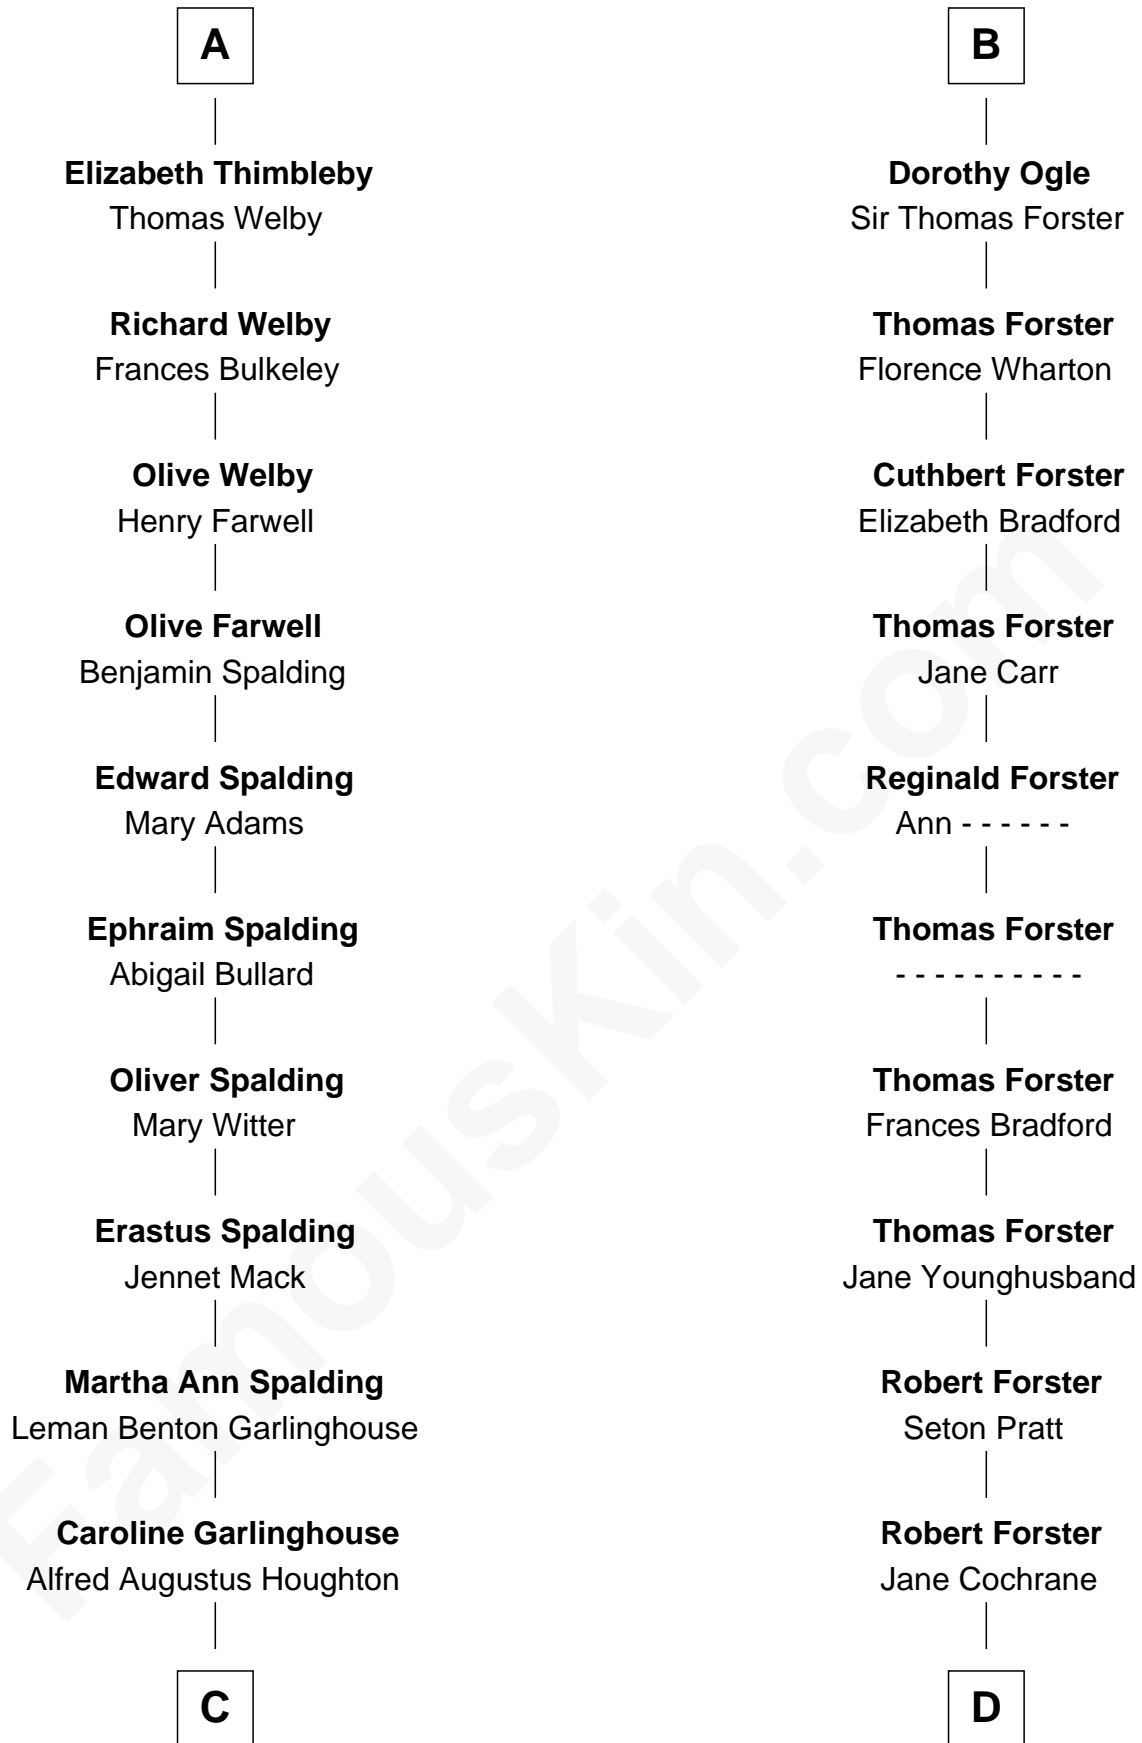

FamousKin.com
Relationship Chart of
Katharine Hepburn
Movie Actress

18th cousin 2 times removed of
Brian Forster
TV Actor

FamousKin.com