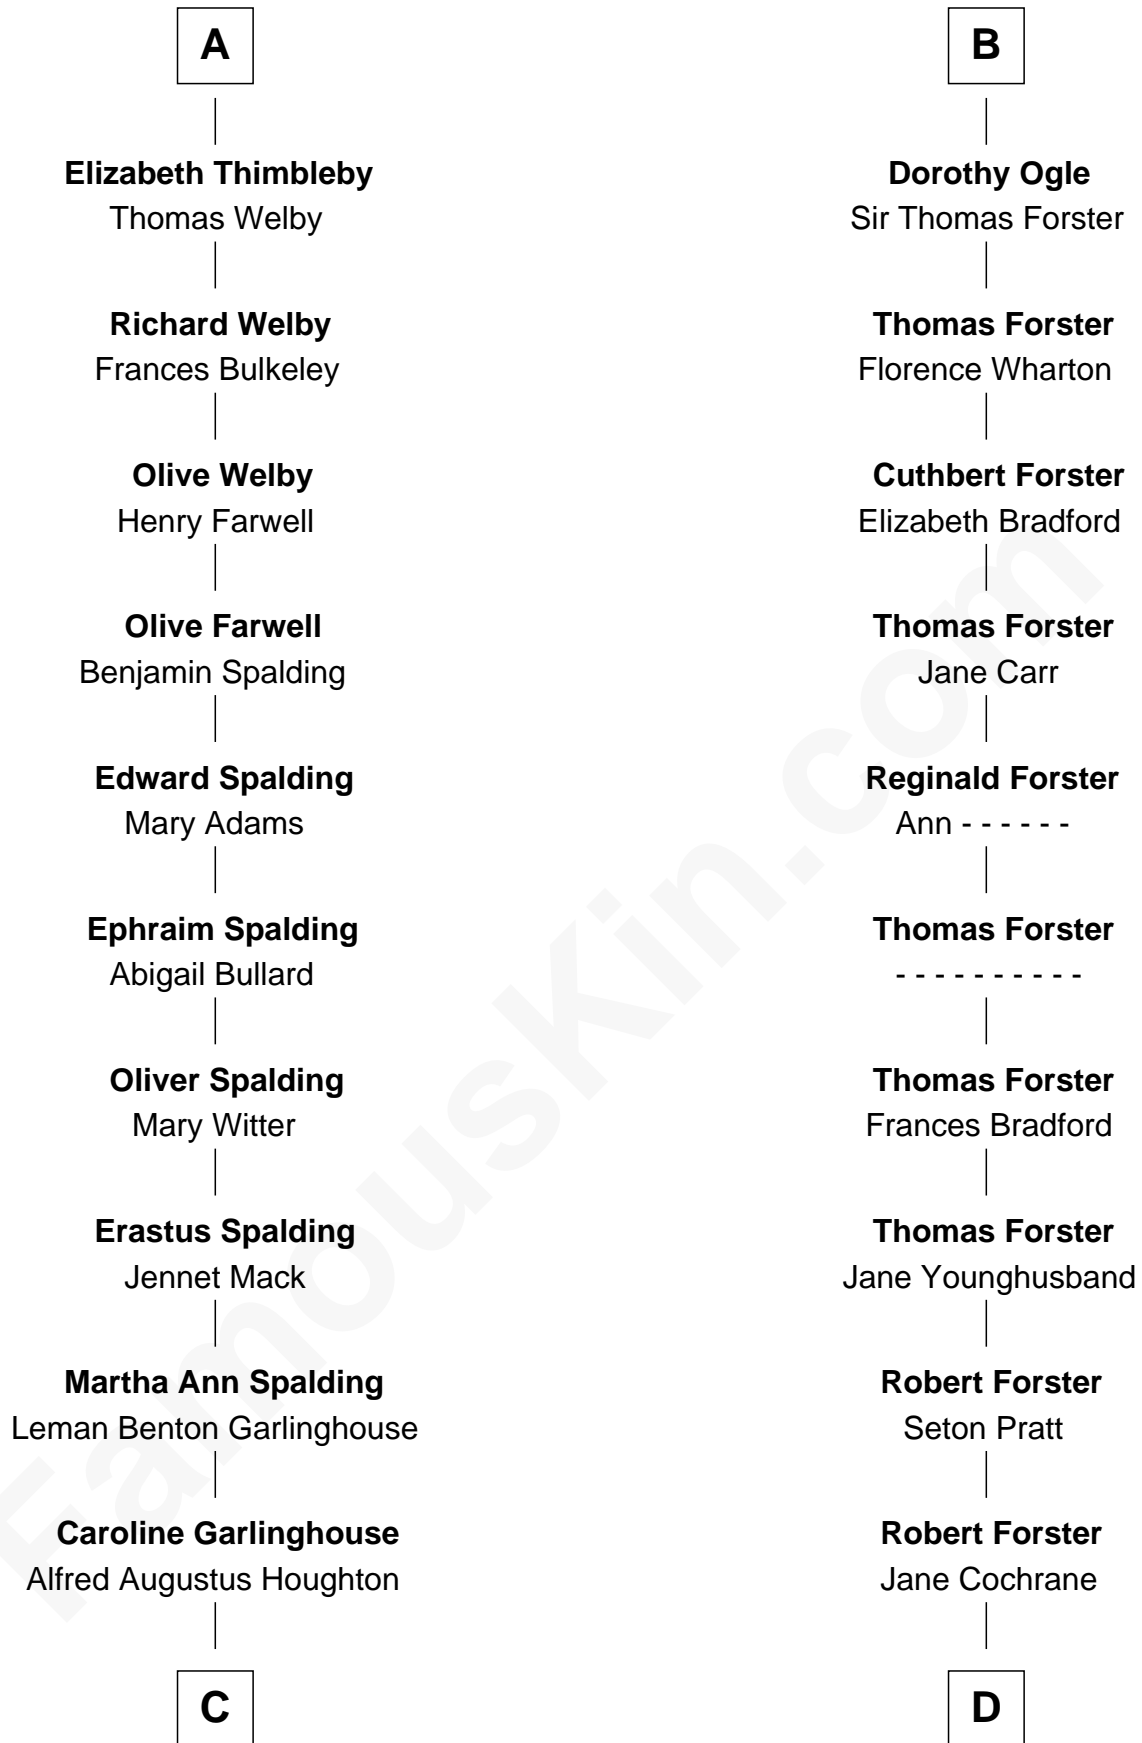

**FamousKin.com**  
**Relationship Chart of**  
**Katharine Hepburn**  
*Movie Actress*

18th cousin 1 time removed of

**Peter Forster**  
*TV and Movie Actor*

**C**

**Katharine Martha Houghton**  
Thomas Norval Hepburn

**Katharine Hepburn**  
*Movie Actress*

**D**

**Lt-Col. Frederic Blanco Forster**  
Marian Jennette Sophia De Carteret

**Frederic Percy Cochrane Forster**  
Alice Mary Biggs

**Peter Forster**  
*TV and Movie Actor*