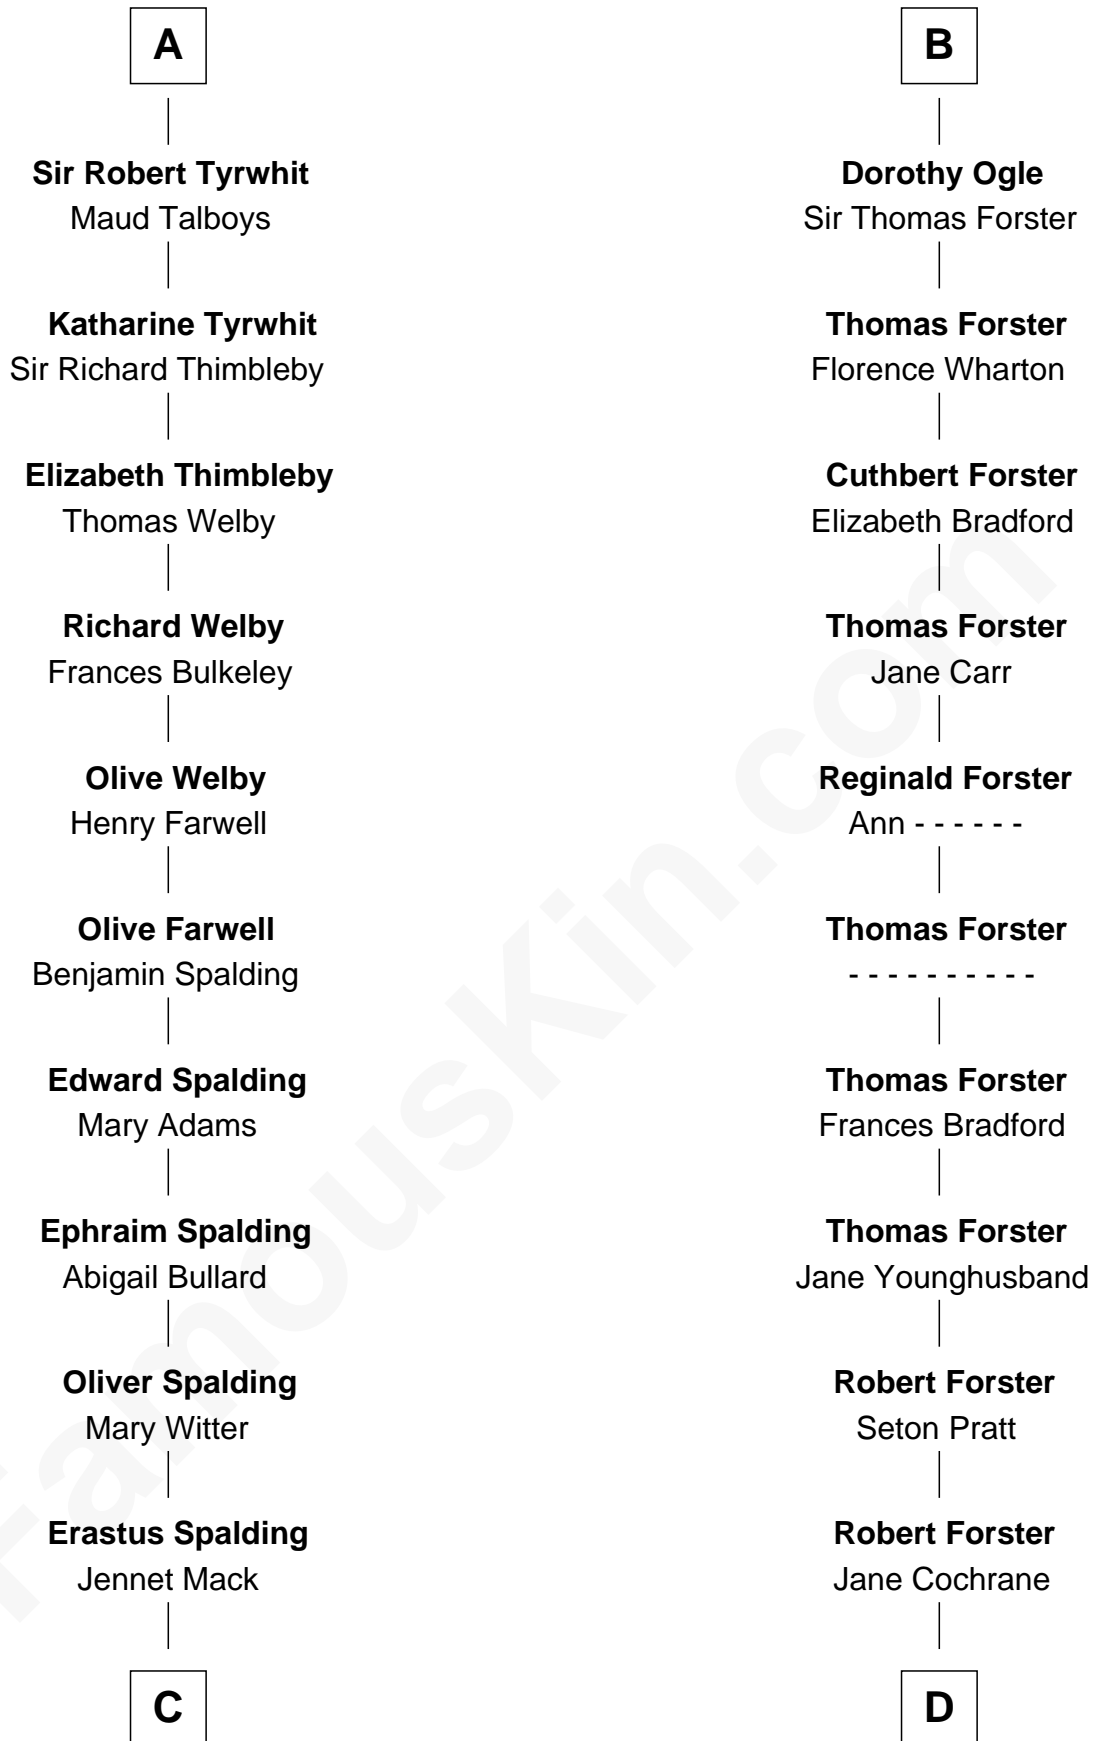

**FamousKin.com**  
**Relationship Chart of**  
**Katharine Hepburn**  
*Movie Actress*

19th cousin 1 time removed of

**Peter Forster**  
*TV and Movie Actor*

**C**

**Martha Ann Spalding**  
Leman Benton Garlinghouse

**Caroline Garlinghouse**  
Alfred Augustus Houghton

**Katharine Martha Houghton**  
Thomas Norval Hepburn

**Katharine Hepburn**  
*Movie Actress*

**D**

**Lt-Col. Frederic Blanco Forster**  
Marian Jennette Sophia De Carteret

**Frederic Percy Cochrane Forster**  
Alice Mary Biggs

**Peter Forster**  
*TV and Movie Actor*