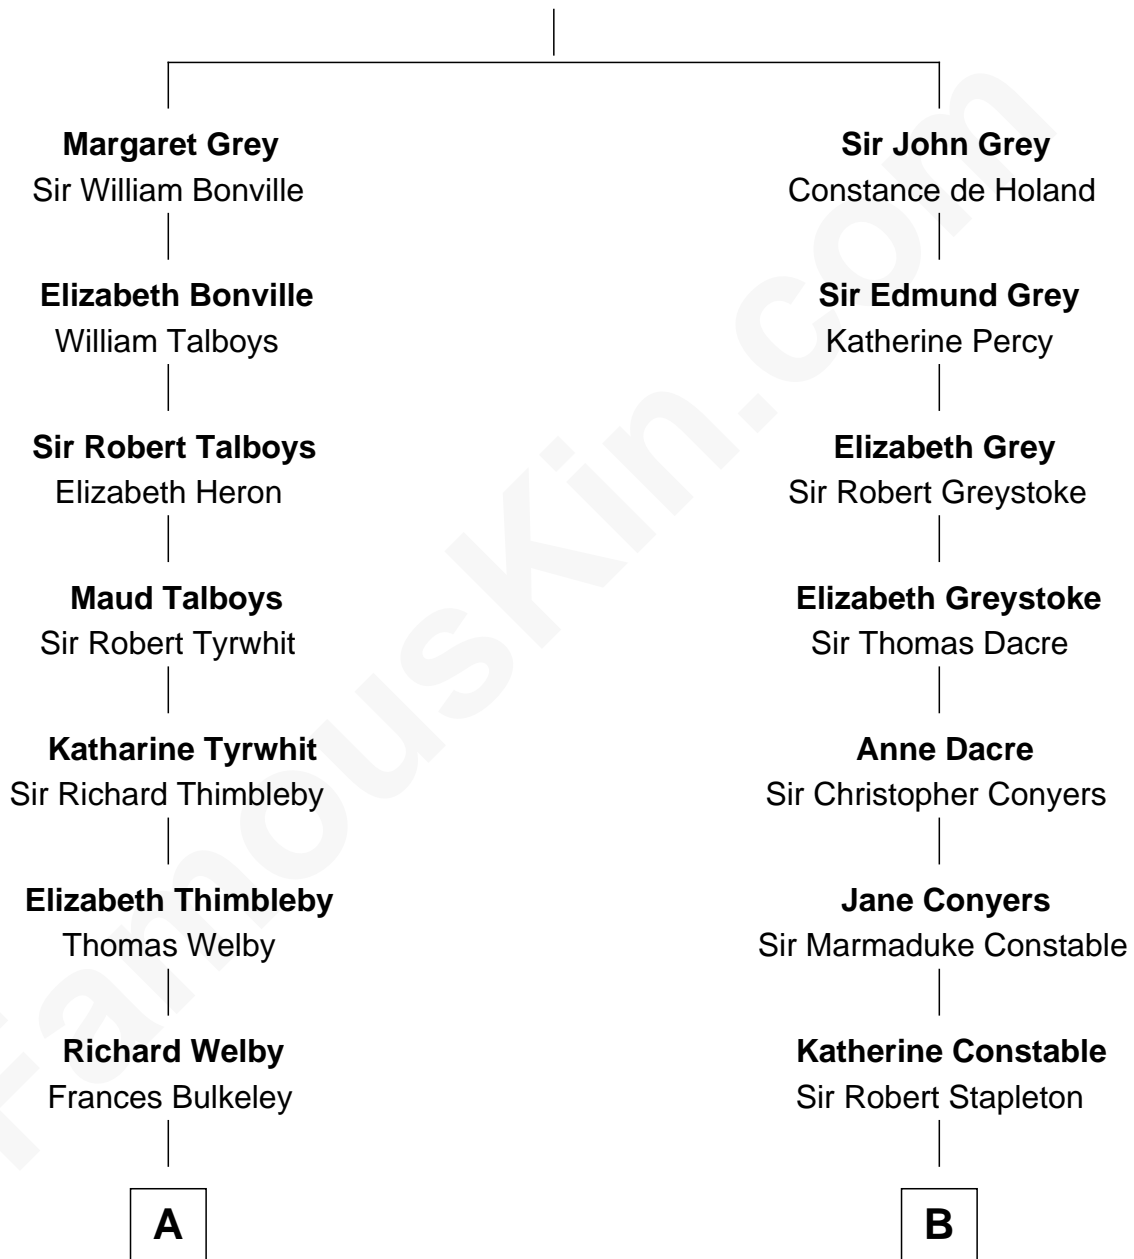

FamousKin.com
Relationship Chart of
Katharine Hepburn
Movie Actress

16th cousin 3 times removed of

Margot Kidder
TV and Movie Actress

Sir Reynold Grey
 Margaret de Ros

C

—
Margaret Powell
Sidney Jesse Kidder

—
Kendall Kidder
Jocelyn Mary Wilson

—
Margot Kidder
TV and Movie Actress

FamousKin.com