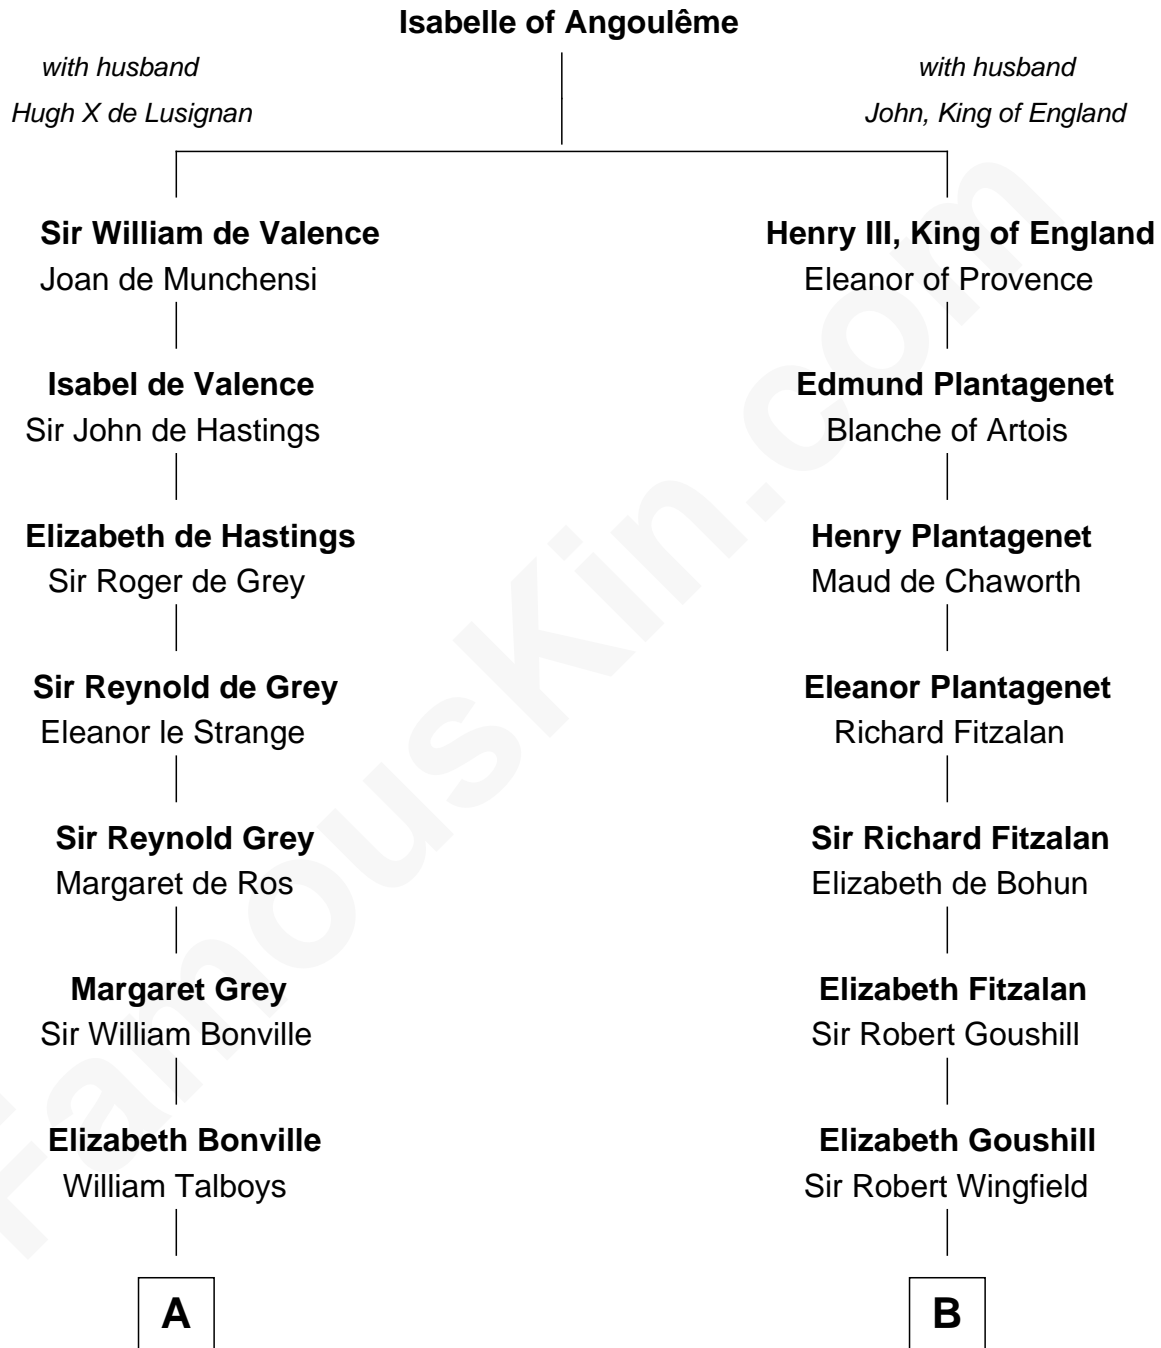

FamousKin.com
Relationship Chart of
Katharine Hepburn
Movie Actress

16th cousin 5 times removed of

Roger Sherman
Signer of the Declaration of Independence

C

Erastus Spalding

Jennet Mack

Martha Ann Spalding

Leman Benton Garlinghouse

Caroline Garlinghouse

Alfred Augustus Houghton

Katharine Martha Houghton

Thomas Norval Hepburn

Katharine Hepburn

Movie Actress

FamousKin.com