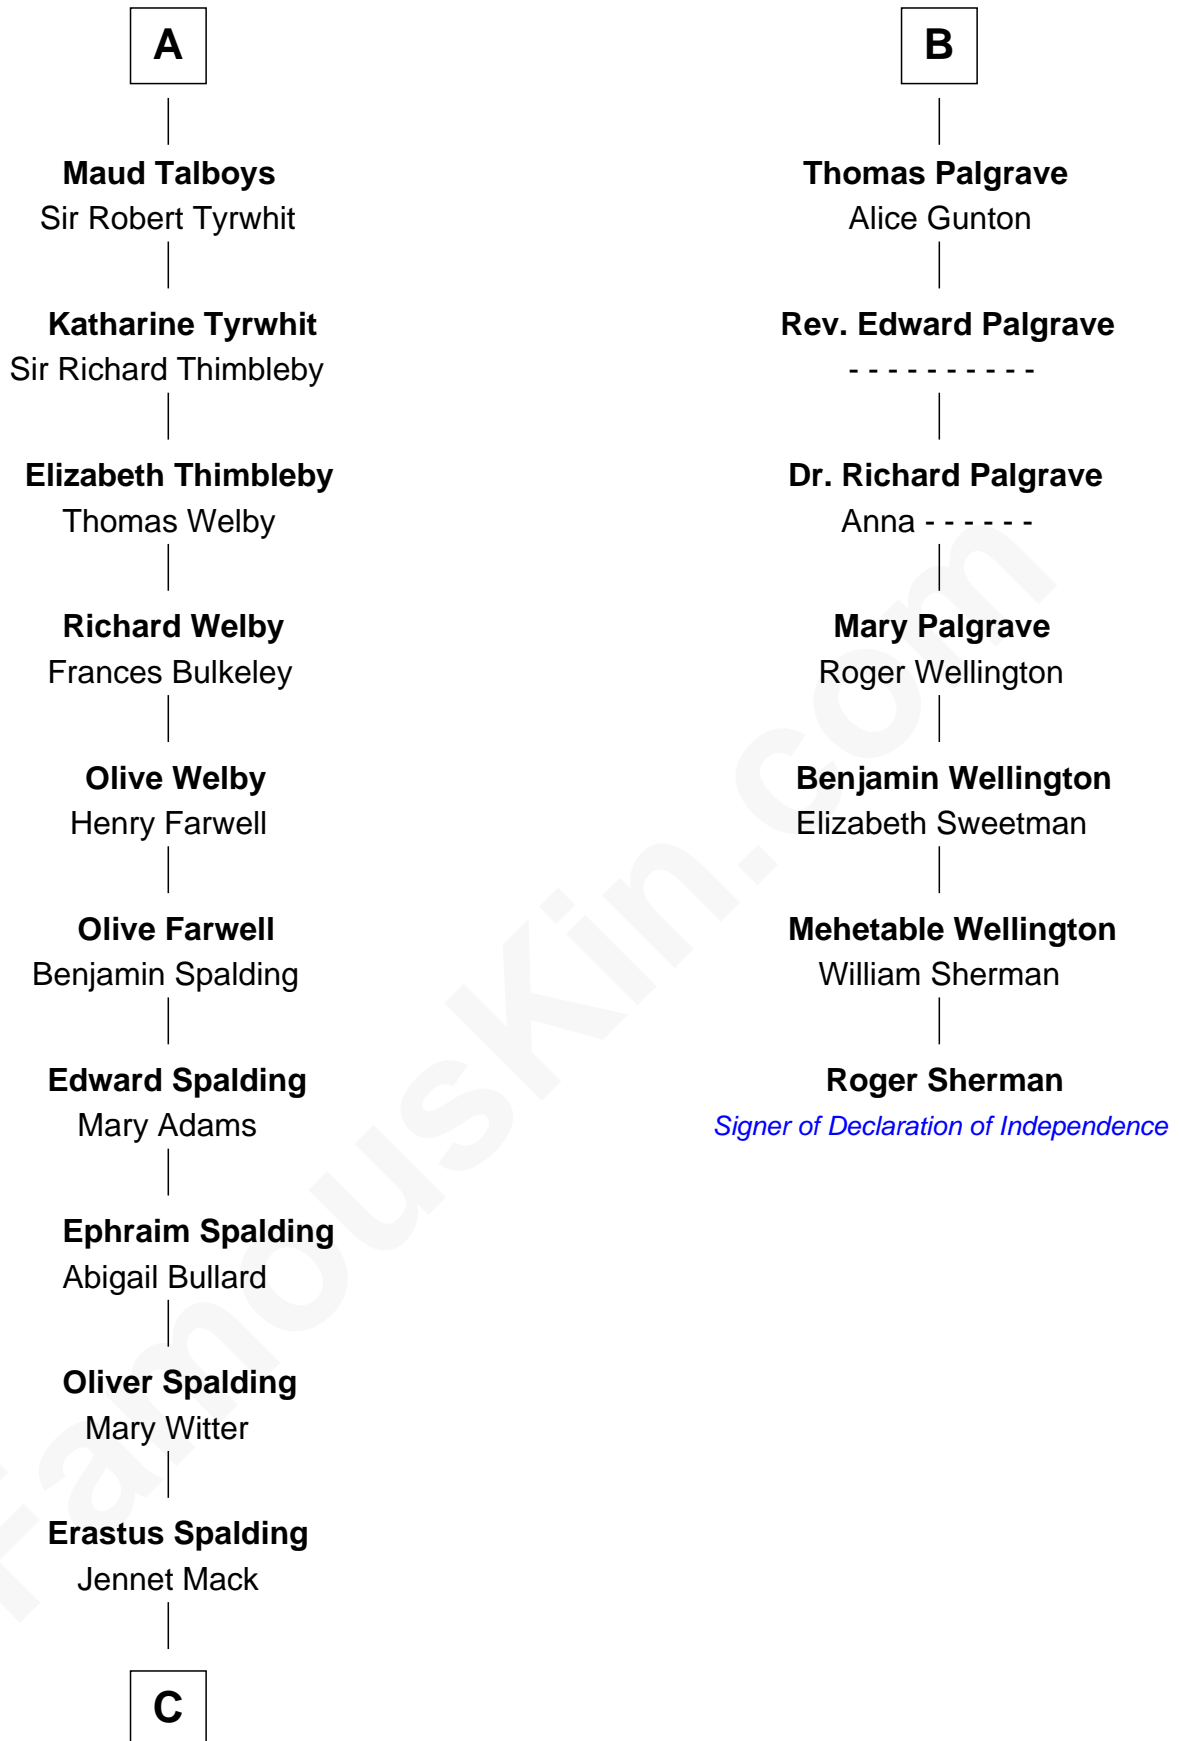

FamousKin.com
Relationship Chart of
Katharine Hepburn
Movie Actress

13th cousin 7 times removed of

Roger Sherman
Signer of the Declaration of Independence

C

—
Martha Ann Spalding
Leman Benton Garlinghouse

—
Caroline Garlinghouse
Alfred Augustus Houghton

—
Katharine Martha Houghton
Thomas Norval Hepburn

—
Katharine Hepburn
Movie Actress

FamousKin.com