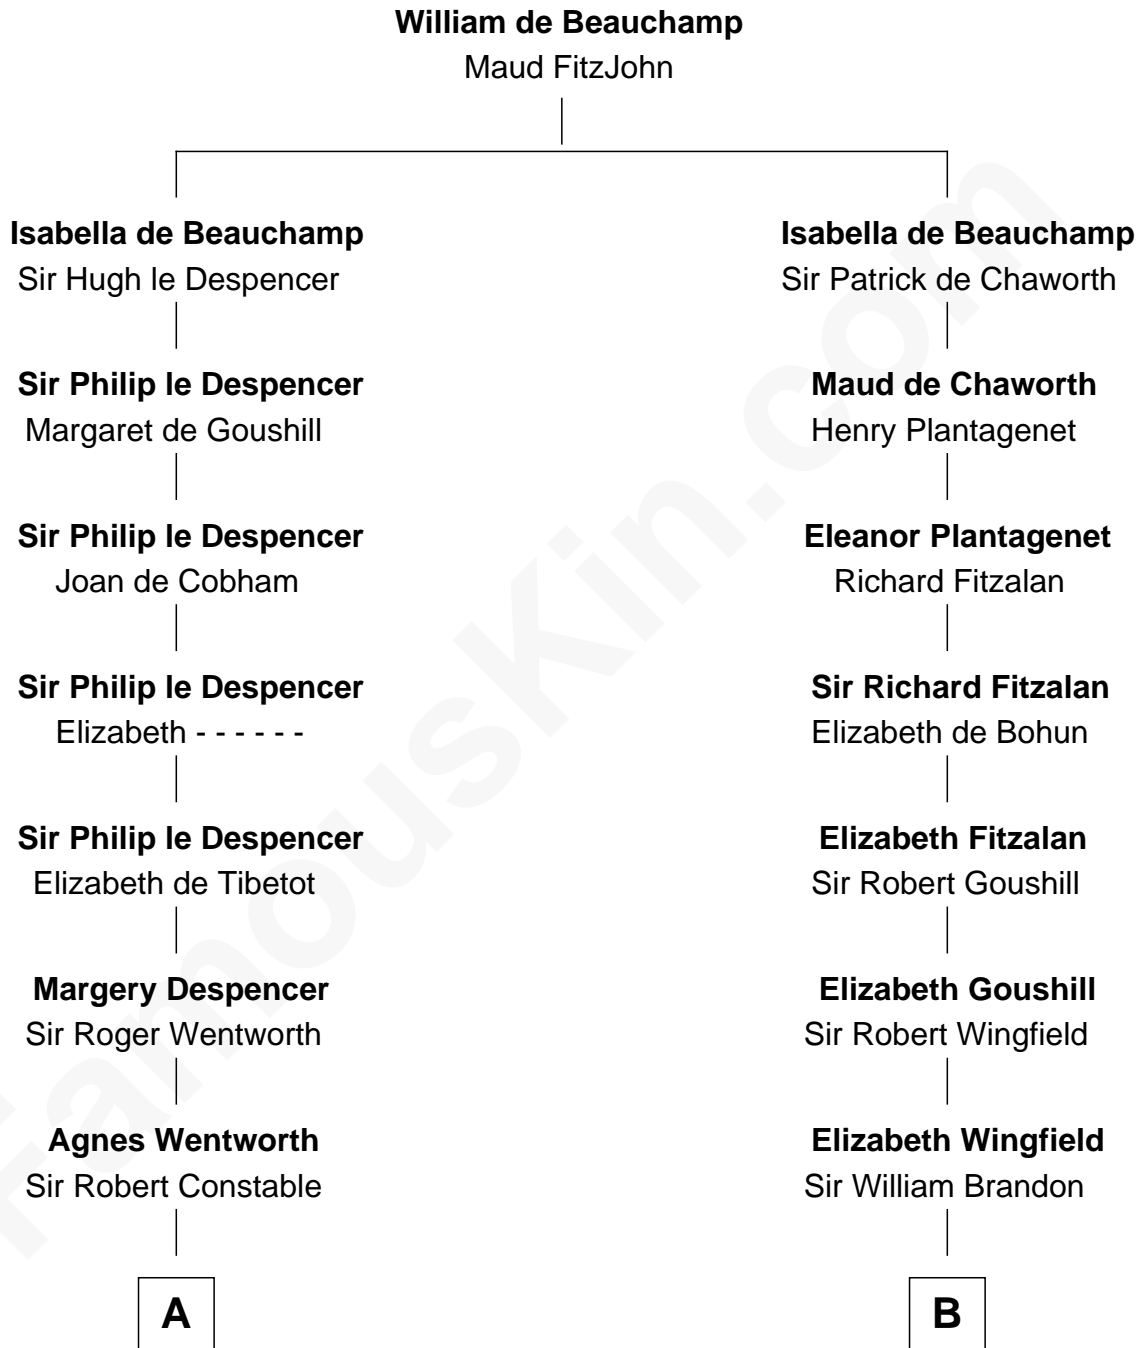

**FamousKin.com**  
**Relationship Chart of**  
**Katharine Hepburn**  
*Movie Actress*

15th cousin 6 times removed of

**Roger Sherman**  
*Signer of the Declaration of Independence*

**C**

Erastus Spalding

Jennet Mack

Martha Ann Spalding

Leman Benton Garlinghouse

Caroline Garlinghouse

Alfred Augustus Houghton

Katharine Martha Houghton

Thomas Norval Hepburn

Katharine Hepburn