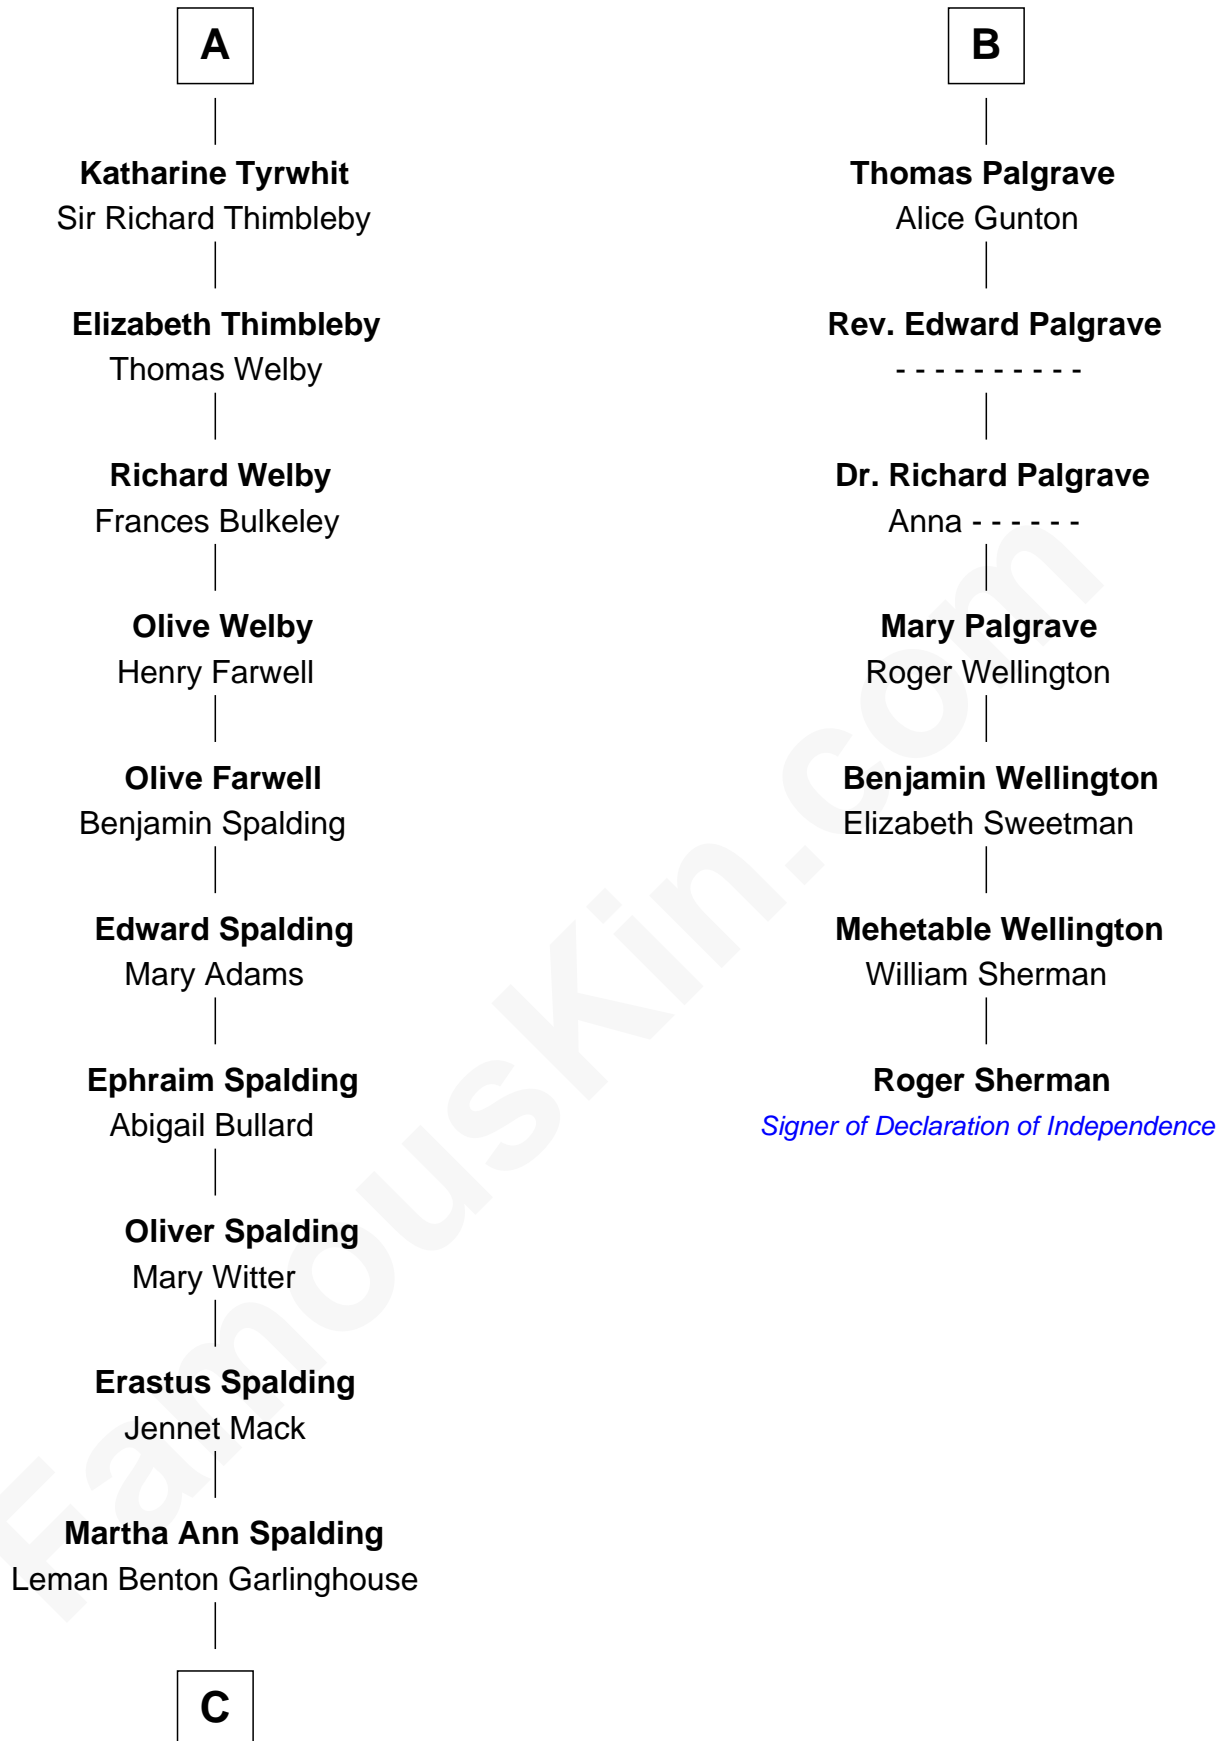

FamousKin.com
Relationship Chart of
Katharine Hepburn
Movie Actress

13th cousin 6 times removed of
Roger Sherman
Signer of the Declaration of Independence

C

Caroline Garlinghouse
Alfred Augustus Houghton

Katharine Martha Houghton
Thomas Norval Hepburn

Katharine Hepburn
Movie Actress

FamousKin.com