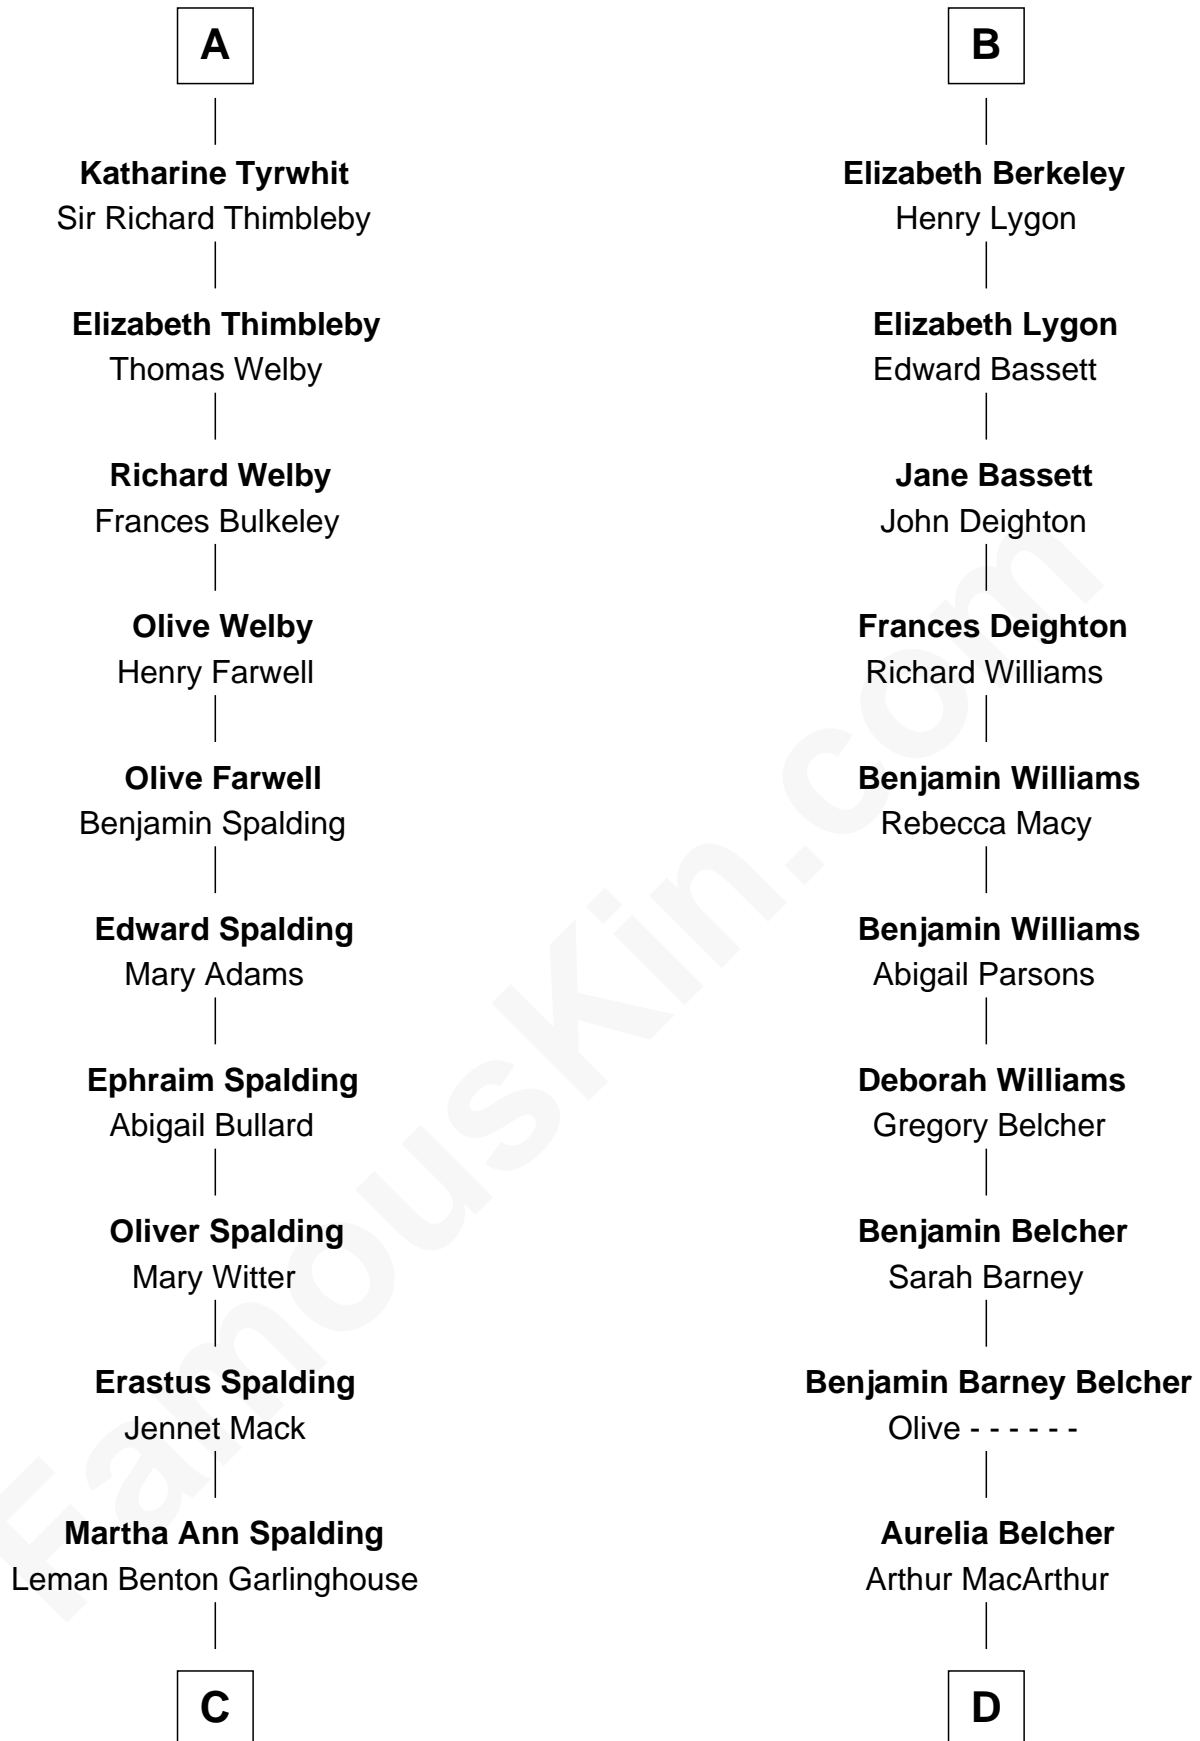

**FamousKin.com**  
**Relationship Chart of**  
**Katharine Hepburn**  
*Movie Actress*

18th cousin 1 time removed of  
**General Douglas MacArthur**  
*U.S. Army - World War II*

**C**

**Caroline Garlinghouse**  
Alfred Augustus Houghton

**Katharine Martha Houghton**  
Thomas Norval Hepburn

**Katharine Hepburn**  
*Movie Actress*

**D**

**Gen. Arthur MacArthur**  
Mary Pinckney Hardy

**General Douglas MacArthur**  
*U.S. Army - World War II*