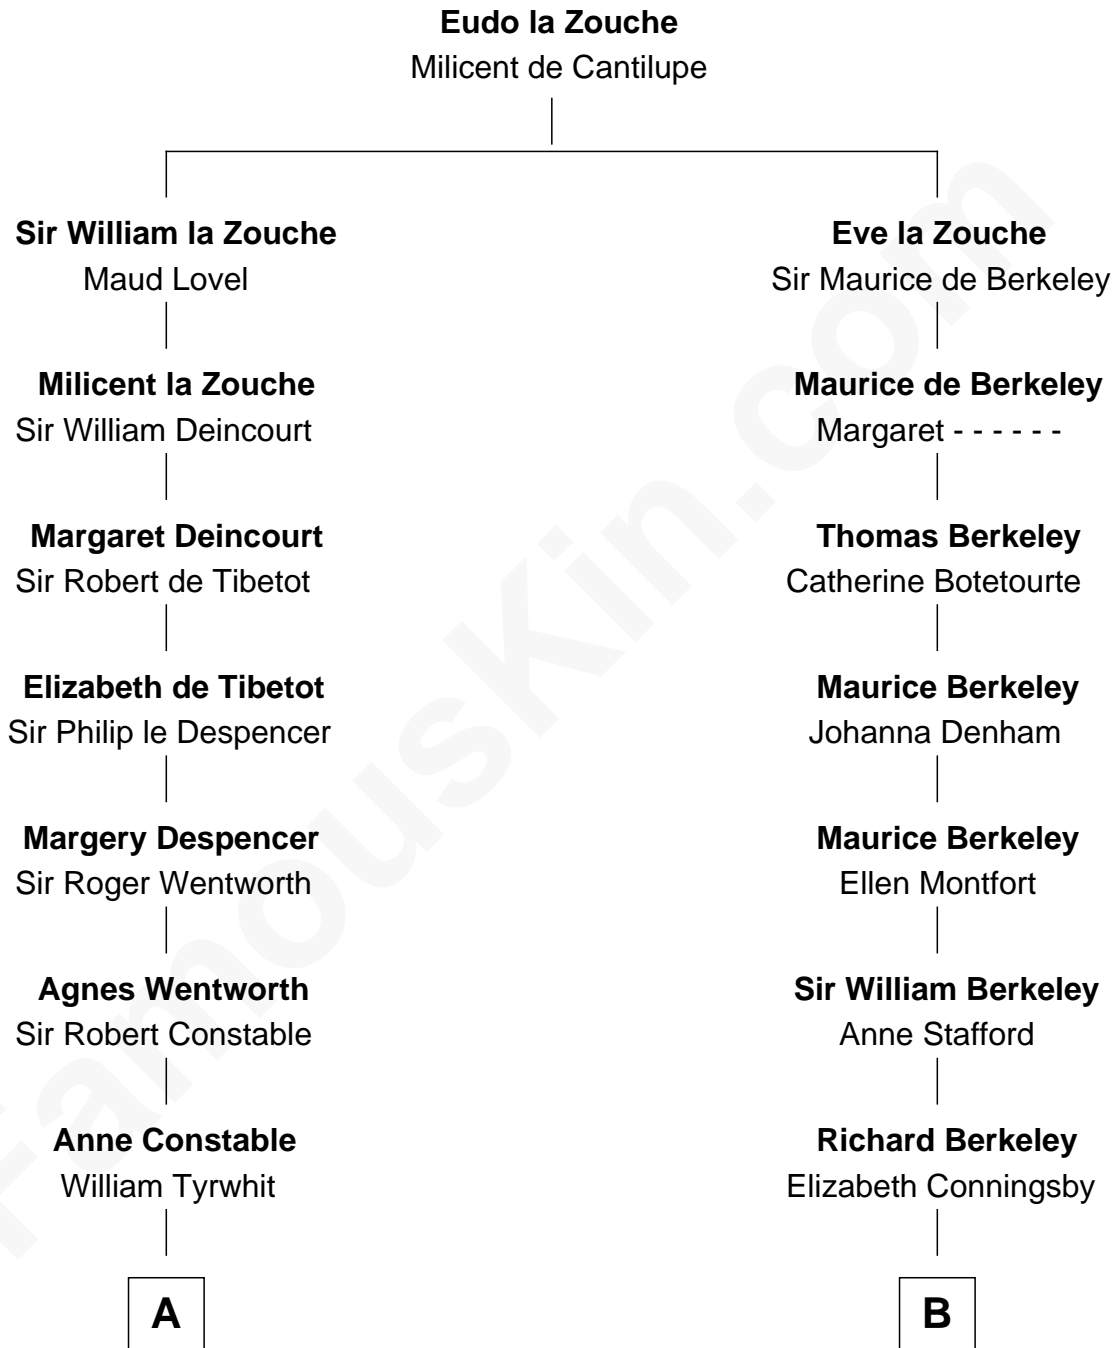

**FamousKin.com**  
**Relationship Chart of**  
**Katharine Hepburn**  
*Movie Actress*

19th cousin 1 time removed of  
**General Douglas MacArthur**  
*U.S. Army - World War II*

**C**

**Martha Ann Spalding**  
Leman Benton Garlinghouse

**Caroline Garlinghouse**  
Alfred Augustus Houghton

**Katharine Martha Houghton**  
Thomas Norval Hepburn

**Katharine Hepburn**  
*Movie Actress*

**D**

**Aurelia Belcher**  
Arthur MacArthur

**Gen. Arthur MacArthur**  
Mary Pinckney Hardy

**General Douglas MacArthur**  
*U.S. Army - World War II*

FamousKin.com