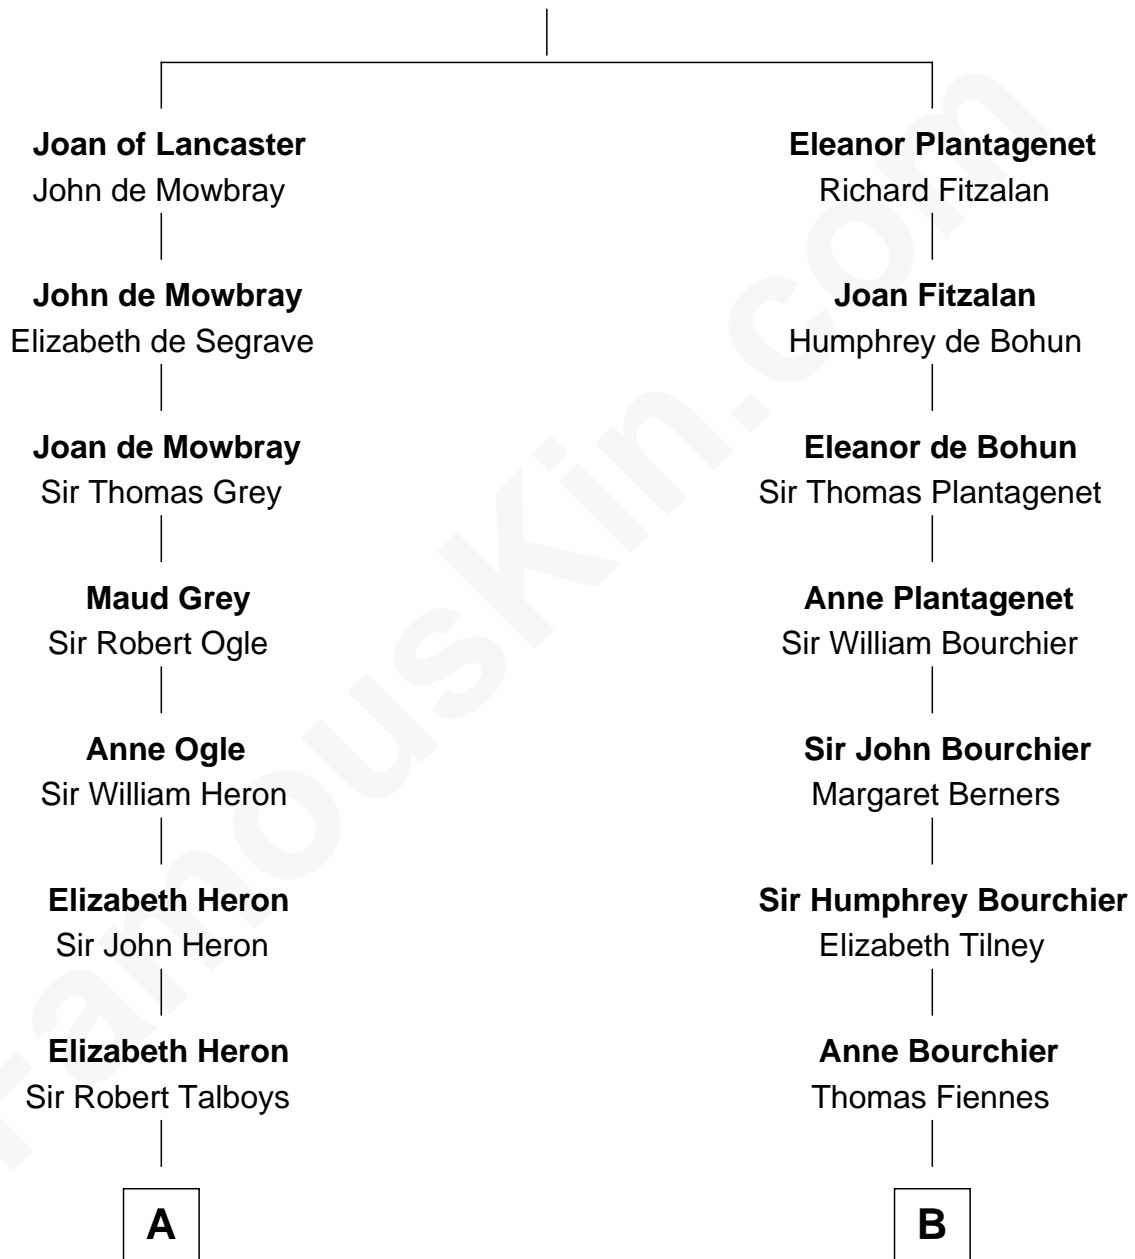

FamousKin.com Relationship Chart of

Katharine Hepburn

Movie Actress

20th cousin of

Frank Lloyd Wright

American Architect

Henry Plantagenet

Maud de Chaworth

C

Martha Ann Spalding
Leman Benton Garlinghouse

Caroline Garlinghouse
Alfred Augustus Houghton

Katharine Martha Houghton
Thomas Norval Hepburn

Katharine Hepburn
Movie Actress

D

Martha Hubbard
David Wright

Rev. David Wright
Abigail Goddard