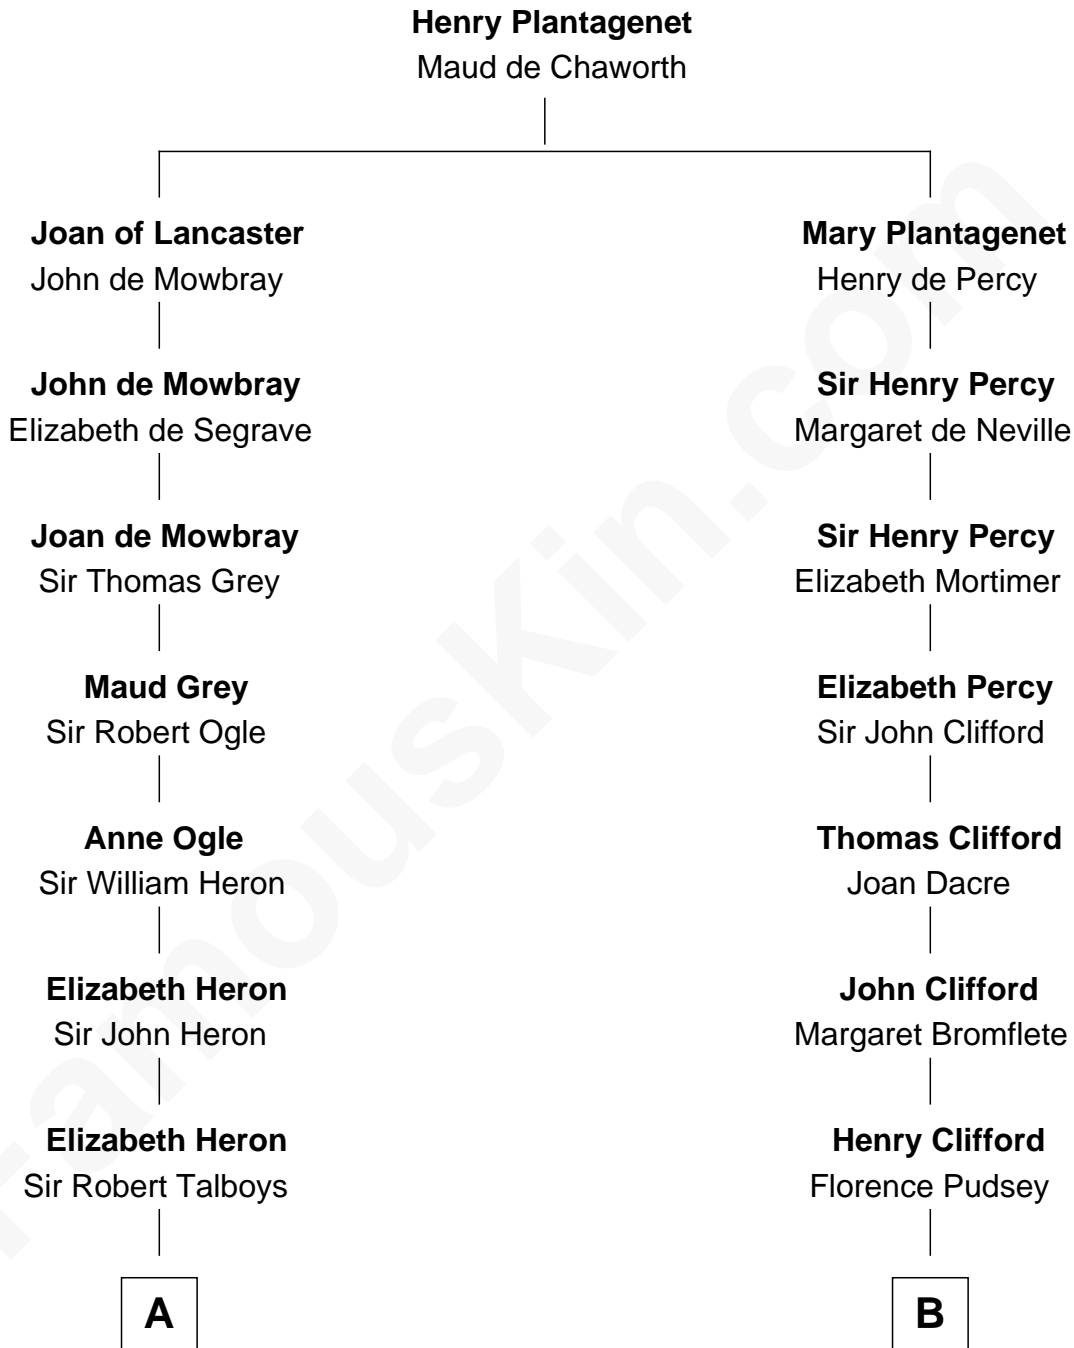

FamousKin.com
Relationship Chart of
Katharine Hepburn
Movie Actress

16th cousin 4 times removed of

Fletcher Christian
Leader of the mutiny on the Bounty

C

—
Martha Ann Spalding
Leman Benton Garlinghouse

—
Caroline Garlinghouse
Alfred Augustus Houghton

—
Katharine Martha Houghton
Thomas Norval Hepburn

—
Katharine Hepburn
Movie Actress

FamousKin.com