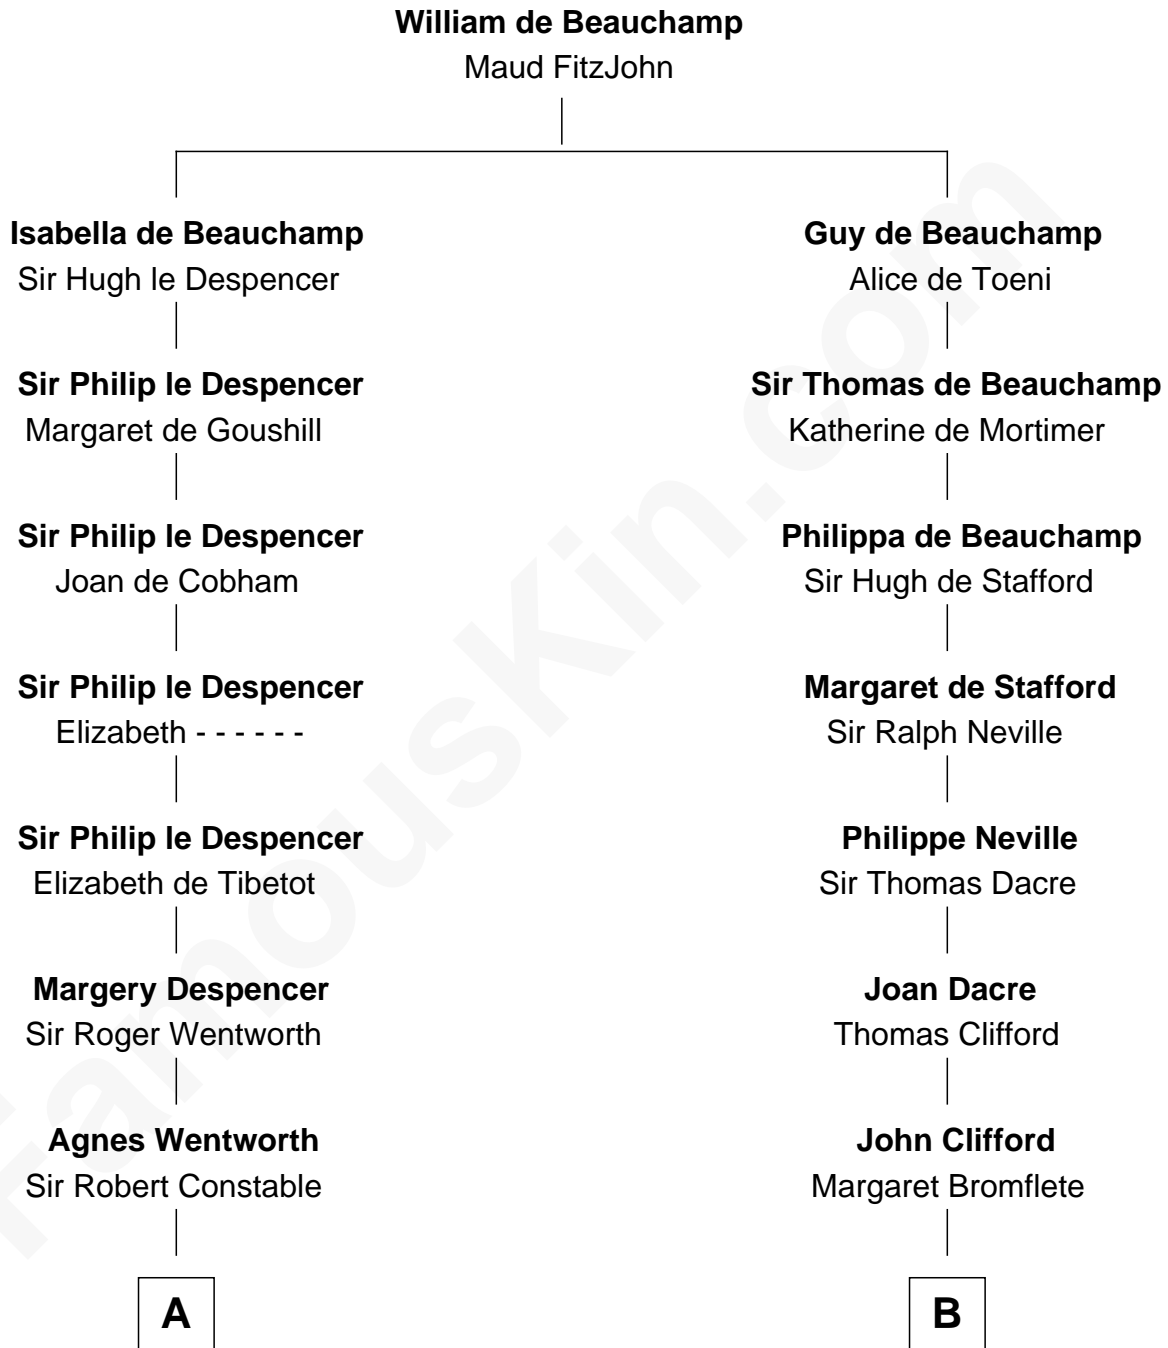

**FamousKin.com**  
**Relationship Chart of**  
**Katharine Hepburn**  
*Movie Actress*

17th cousin 4 times removed of

**Fletcher Christian**  
*Leader of the mutiny on the Bounty*

**C**

Erastus Spalding

Jennet Mack

Martha Ann Spalding

Leman Benton Garlinghouse

Caroline Garlinghouse

Alfred Augustus Houghton

Katharine Martha Houghton

Thomas Norval Hepburn

Katharine Hepburn

*Movie Actress*