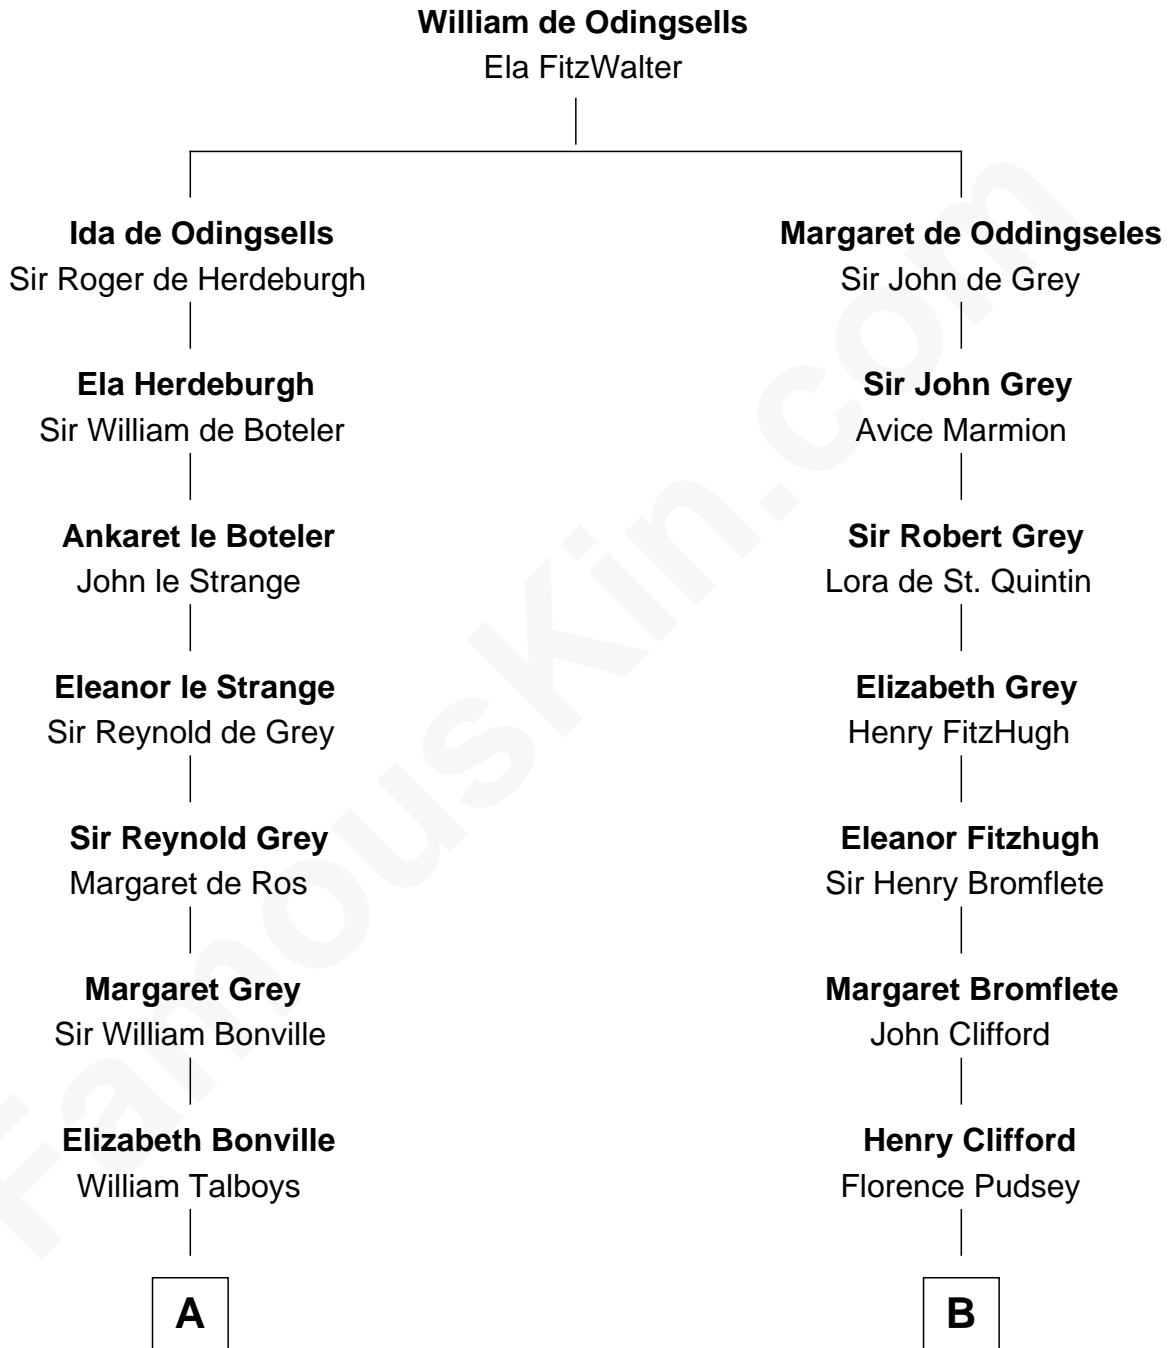

FamousKin.com
Relationship Chart of
Katharine Hepburn
Movie Actress

16th cousin 5 times removed of

Fletcher Christian
Leader of the mutiny on the Bounty

C

Erastus Spalding

Jennet Mack

Martha Ann Spalding

Leman Benton Garlinghouse

Caroline Garlinghouse

Alfred Augustus Houghton

Katharine Martha Houghton

Thomas Norval Hepburn

Katharine Hepburn

Movie Actress