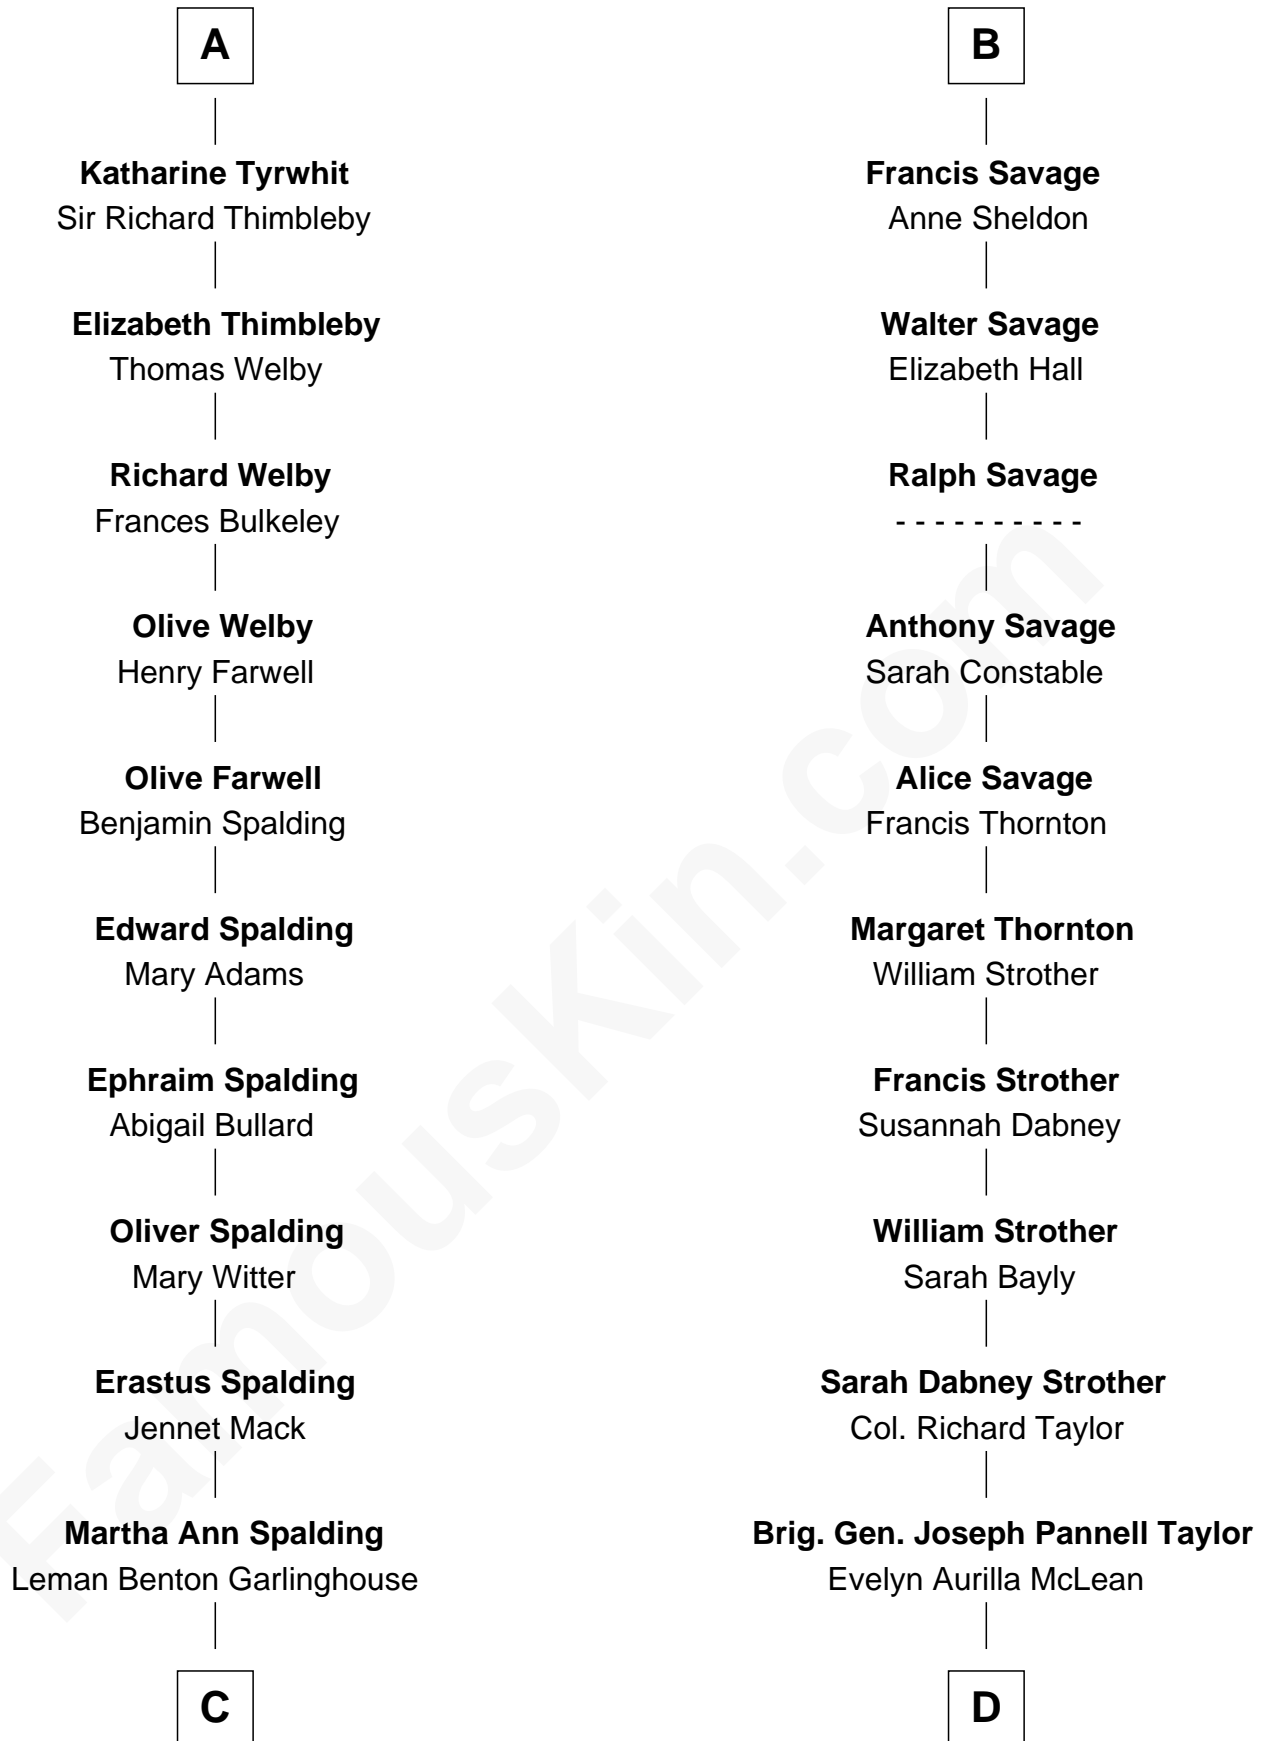

FamousKin.com
Relationship Chart of
Katharine Hepburn
Movie Actress

19th cousin 2 times removed of

Parker Stevenson
TV and Movie Actor

C

Caroline Garlinghouse
Alfred Augustus Houghton

Katharine Martha Houghton
Thomas Norval Hepburn

Katharine Hepburn
Movie Actress

D

Col. Joseph Hancock Taylor
Mary Montgomery Meigs

Evelyn Taylor
Eli Kirk Price

Philip Price
Sarah Meade Harrison

Sarah Meade Price
Richard Stevenson Parker

Parker Stevenson
TV and Movie Actor