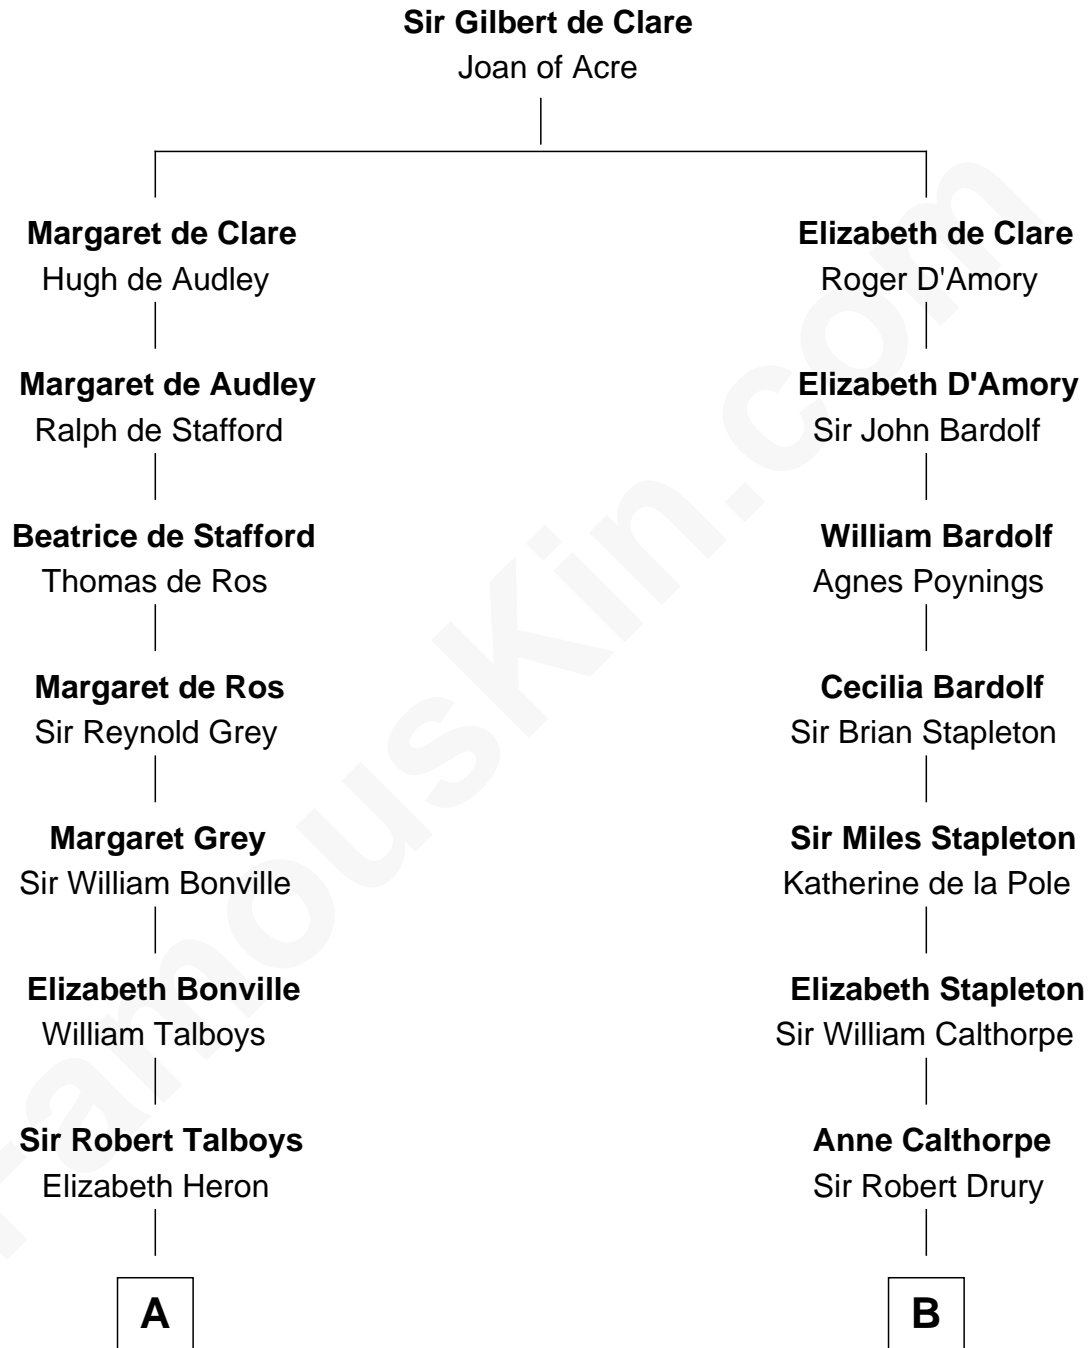

FamousKin.com
Relationship Chart of
Katharine Hepburn
Movie Actress

20th cousin 1 time removed of
Bob Moore
Co-Founder, Bob's Red Mill

C

Martha Ann Spalding
Leman Benton Garlinghouse

Caroline Garlinghouse
Alfred Augustus Houghton

Katharine Martha Houghton
Thomas Norval Hepburn

Katharine Hepburn
Movie Actress

D

Morris Fox
Sarah A. Smith

Violette Fox
Daniel Francis Learnard

Clinton Morris Learnard
Gertrude Maud Yost

Doris Dell Learnard
Kenneth Earl Moore