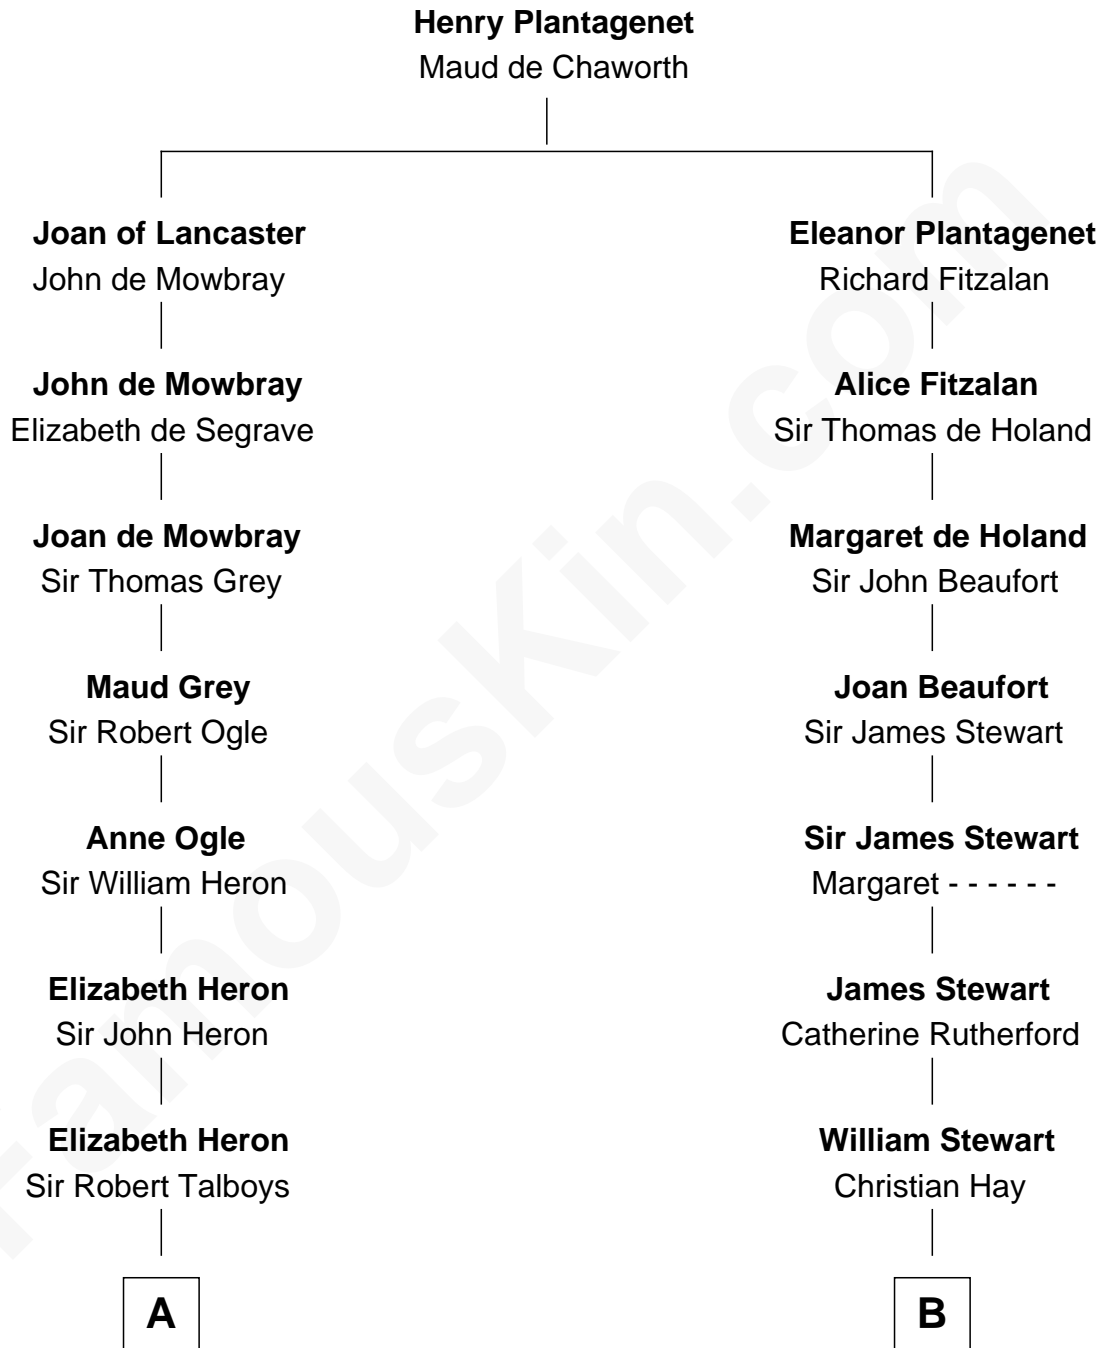

FamousKin.com
Relationship Chart of
Katharine Hepburn
Movie Actress

18th cousin 2 times removed of

Johnny Mercer
Songwriter and Co-Founder of Capitol Records

C

Martha Ann Spalding
Leman Benton Garlinghouse

Caroline Garlinghouse
Alfred Augustus Houghton

Katharine Martha Houghton
Thomas Norval Hepburn

Katharine Hepburn
Movie Actress

D

George Anderson Mercer
Lillian Elizabeth Ciucevich

Johnny Mercer
Co-Founder of Capitol Records