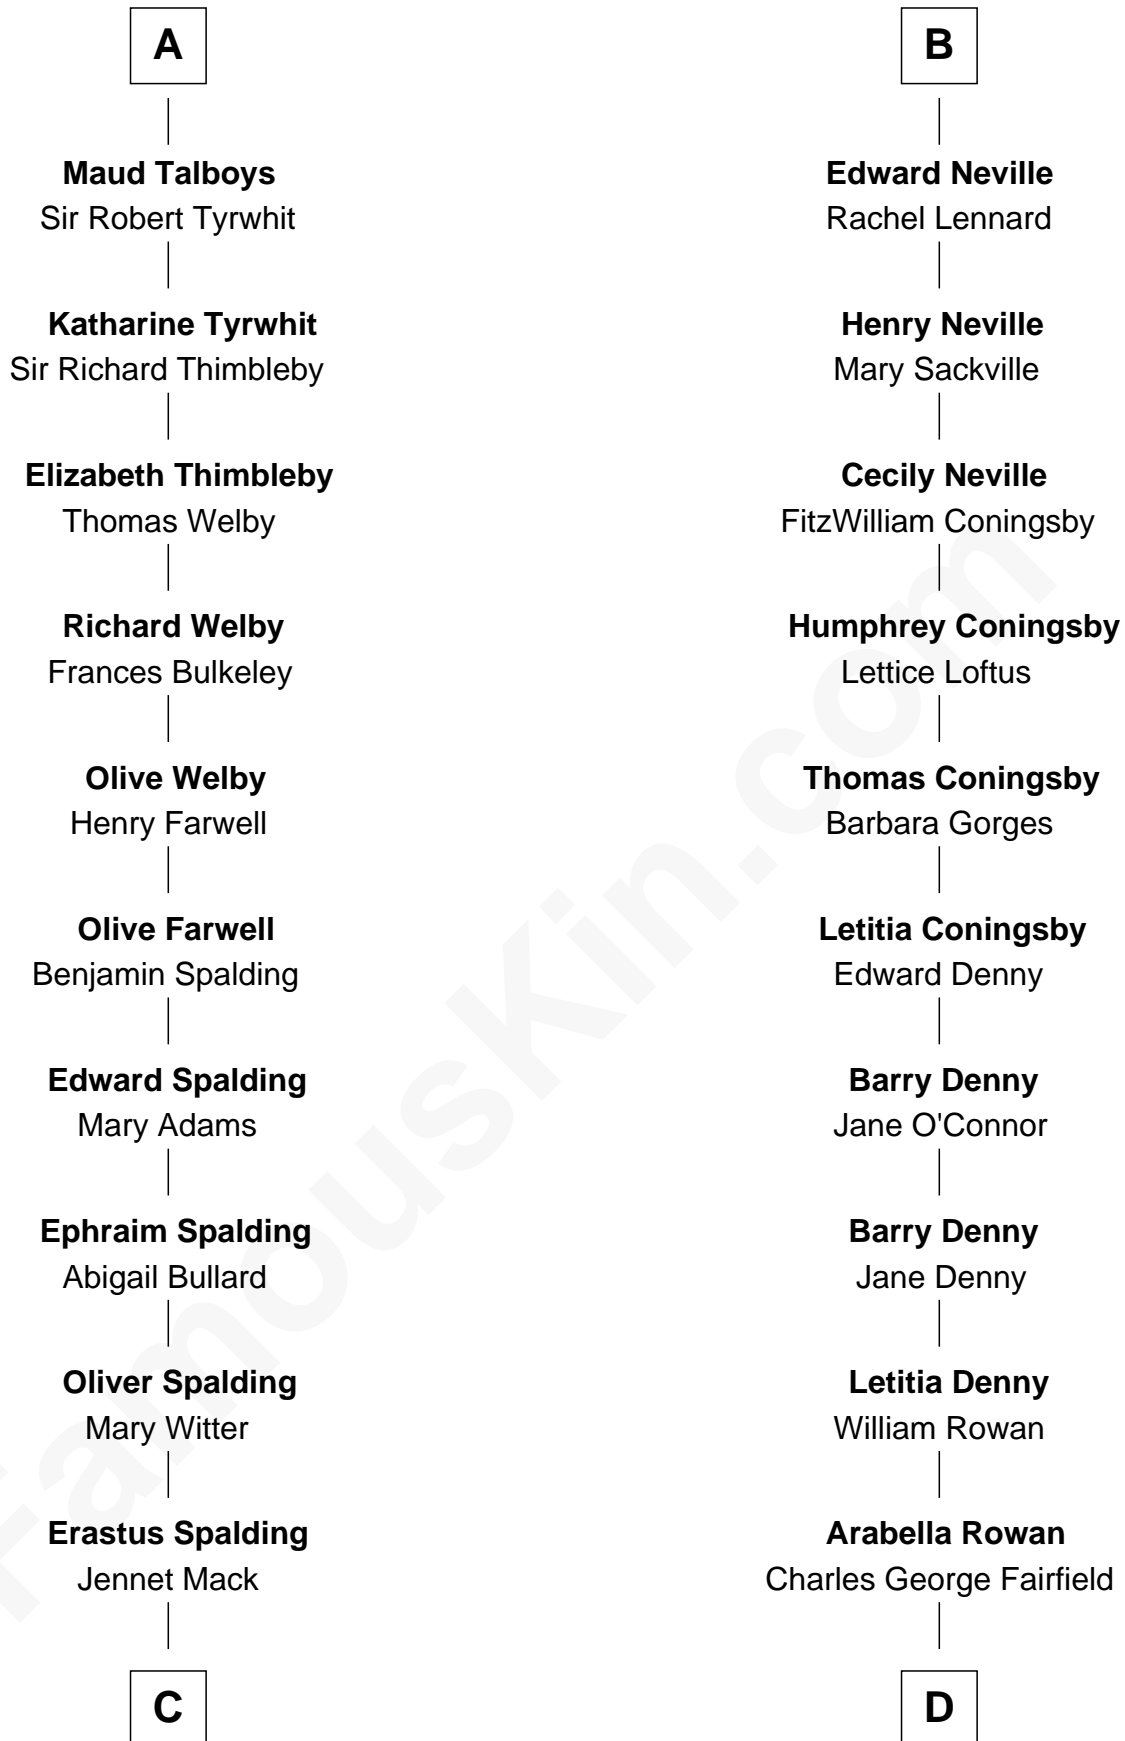

FamousKin.com
Relationship Chart of
Katharine Hepburn
Movie Actress

19th cousin 1 time removed of

Anthony West
Novelist and writer for the New Yorker

C

Martha Ann Spalding
Leman Benton Garlinghouse

Caroline Garlinghouse
Alfred Augustus Houghton

Katharine Martha Houghton
Thomas Norval Hepburn

Katharine Hepburn
Movie Actress

D

Charles Fairfield
Isabella Campbell Mackenzie

Cicily Isabel Fairfield
Herbert George Wells

Anthony West
British Novelist

FamousKin.com