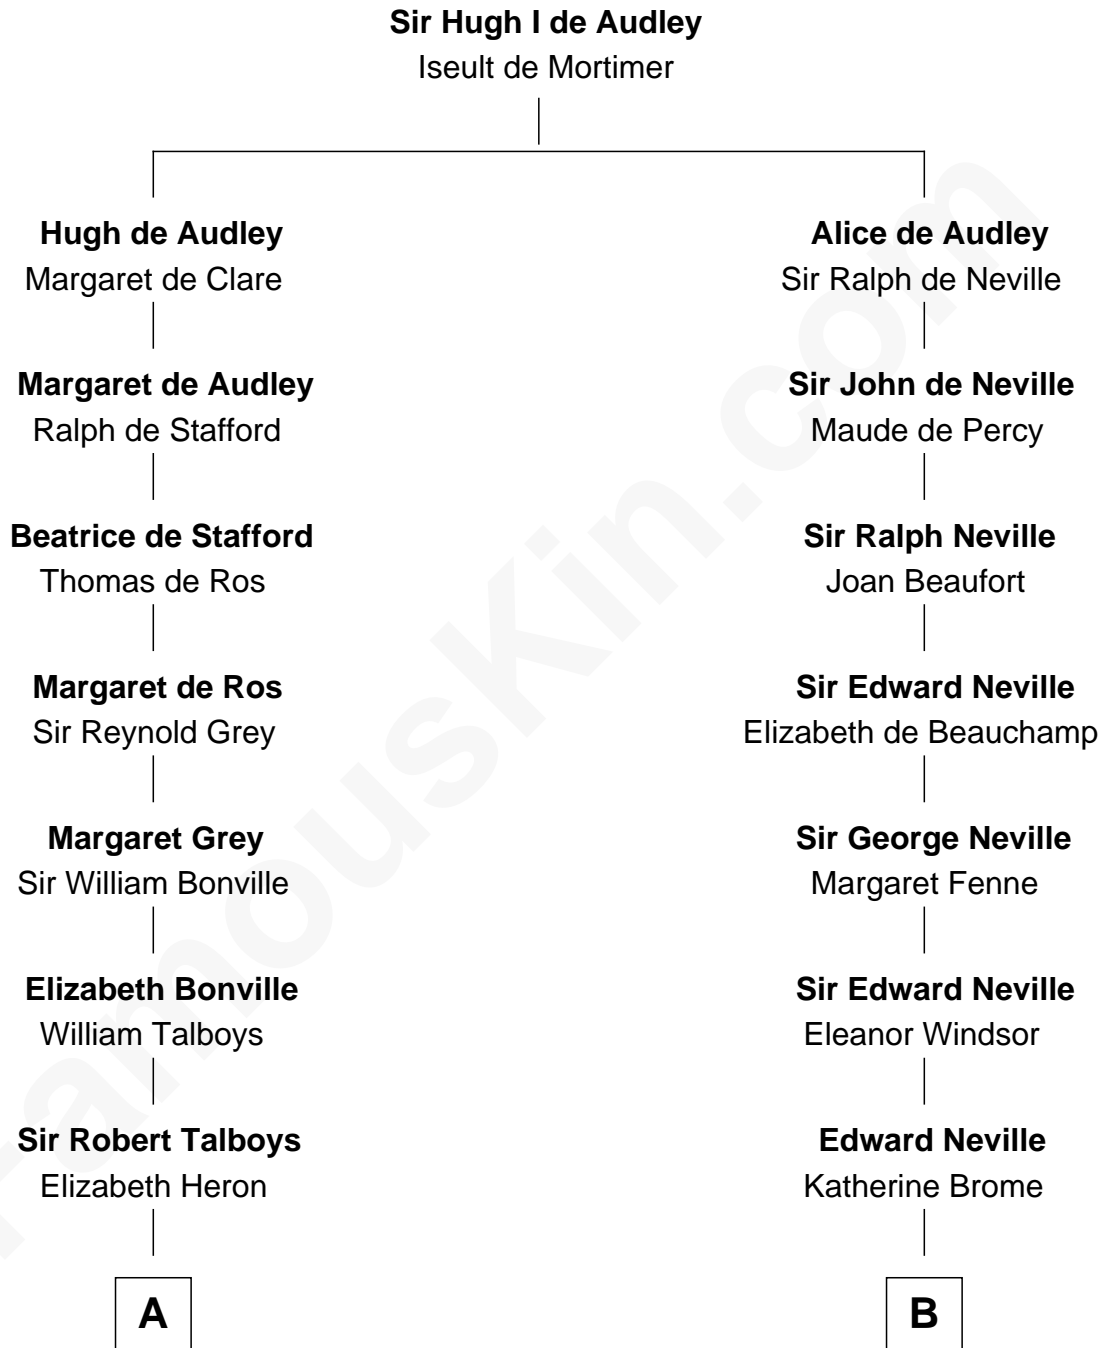

FamousKin.com
Relationship Chart of
Katharine Hepburn
Movie Actress

19th cousin 1 time removed of

Anthony West
Novelist and writer for the New Yorker

C

Martha Ann Spalding
Leman Benton Garlinghouse

Caroline Garlinghouse
Alfred Augustus Houghton

Katharine Martha Houghton
Thomas Norval Hepburn

Katharine Hepburn
Movie Actress

D

Charles Fairfield
Isabella Campbell Mackenzie

Cicily Isabel Fairfield
Herbert George Wells

Anthony West
British Novelist

FamousKin.com