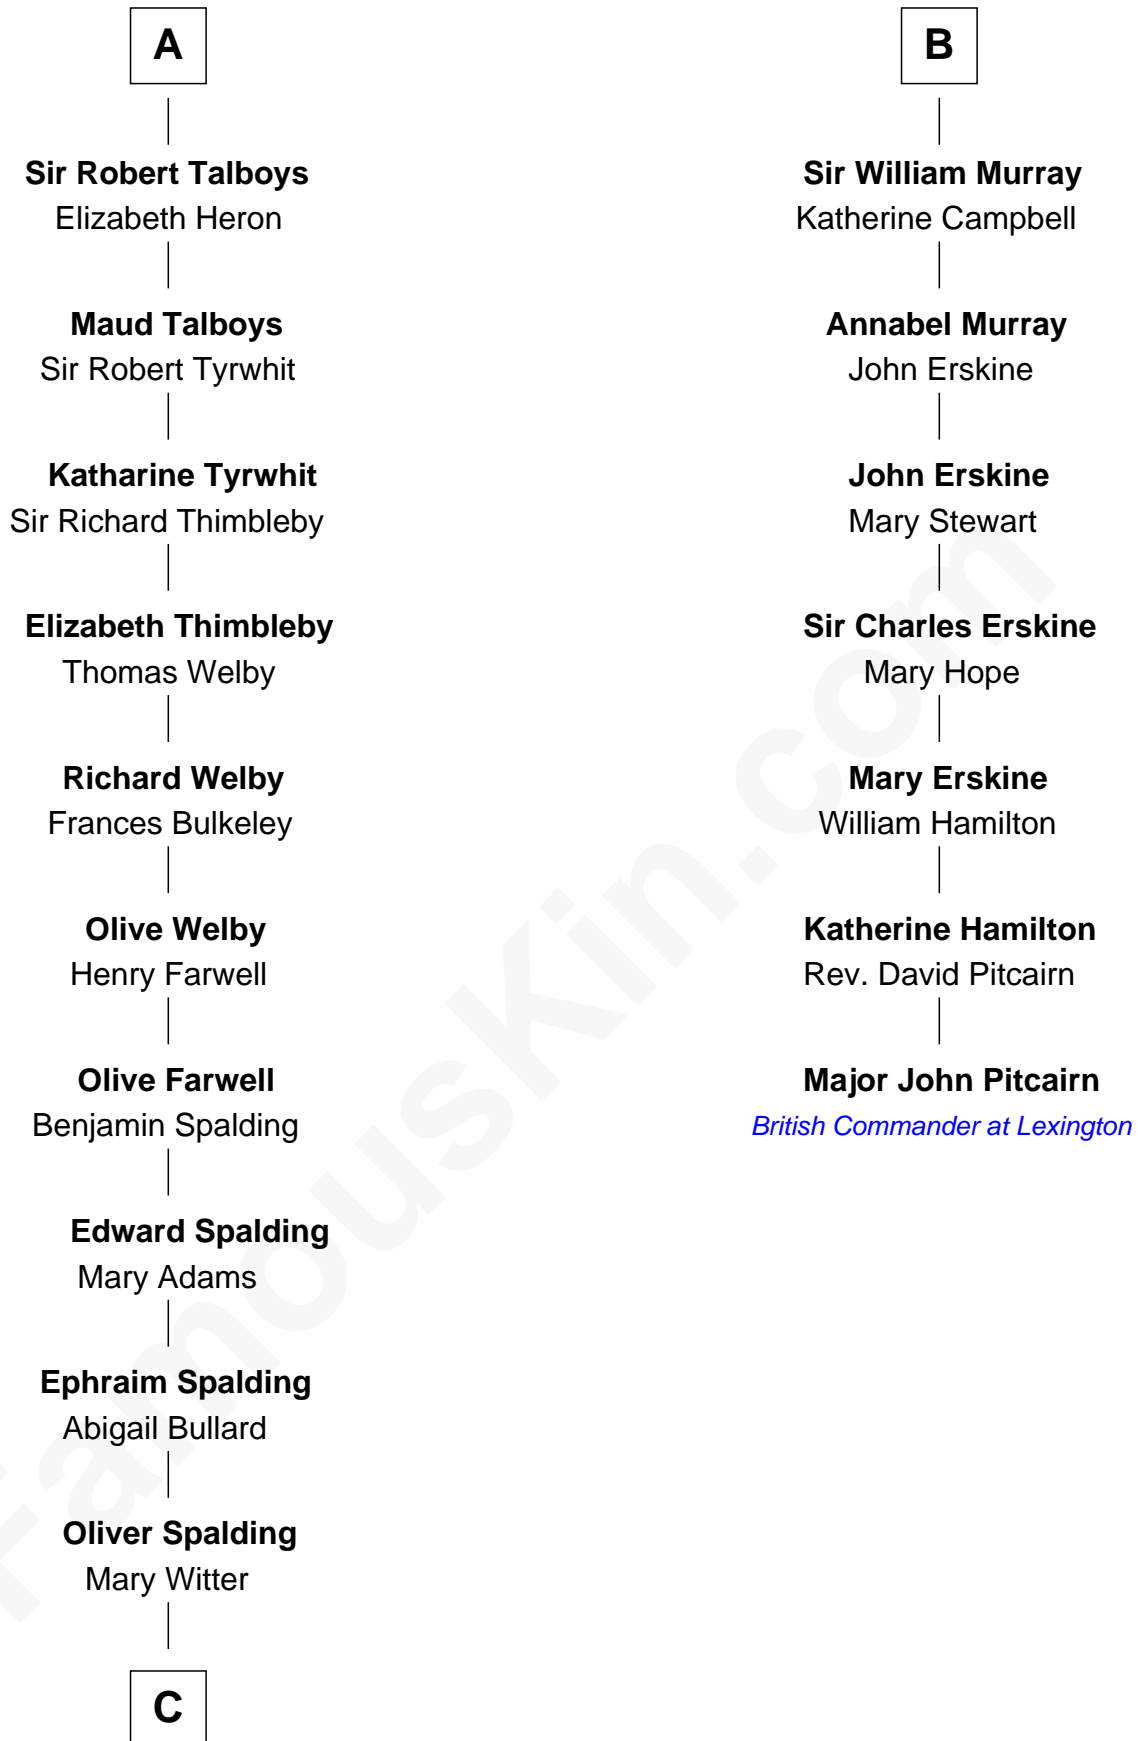

FamousKin.com
Relationship Chart of
Katharine Hepburn
Movie Actress

13th cousin 8 times removed of
Major John Pitcairn
British Commander at Battle of Lexington

C

Erastus Spalding

Jennet Mack

Martha Ann Spalding

Leman Benton Garlinghouse

Caroline Garlinghouse

Alfred Augustus Houghton

Katharine Martha Houghton

Thomas Norval Hepburn

Katharine Hepburn

Movie Actress

FamousKin.com