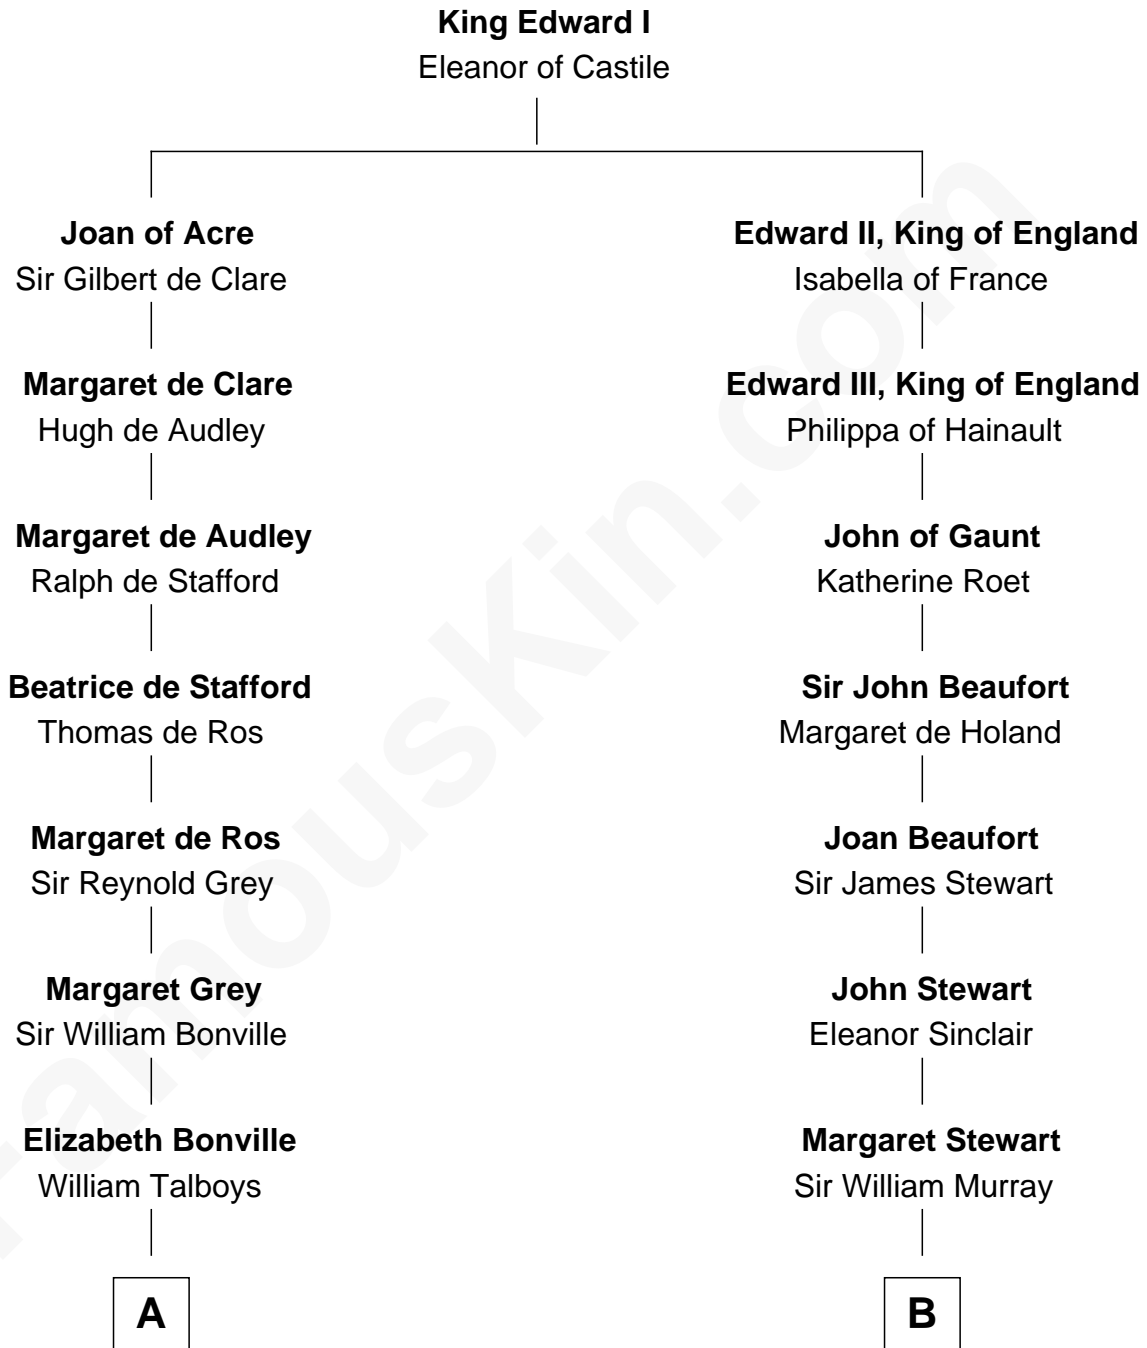

FamousKin.com
Relationship Chart of
Katharine Hepburn
Movie Actress

13th cousin 8 times removed of
Major John Pitcairn
British Commander at Battle of Lexington

C

Erastus Spalding

Jennet Mack

Martha Ann Spalding

Leman Benton Garlinghouse

Caroline Garlinghouse

Alfred Augustus Houghton

Katharine Martha Houghton

Thomas Norval Hepburn

Katharine Hepburn

Movie Actress

FamousKin.com