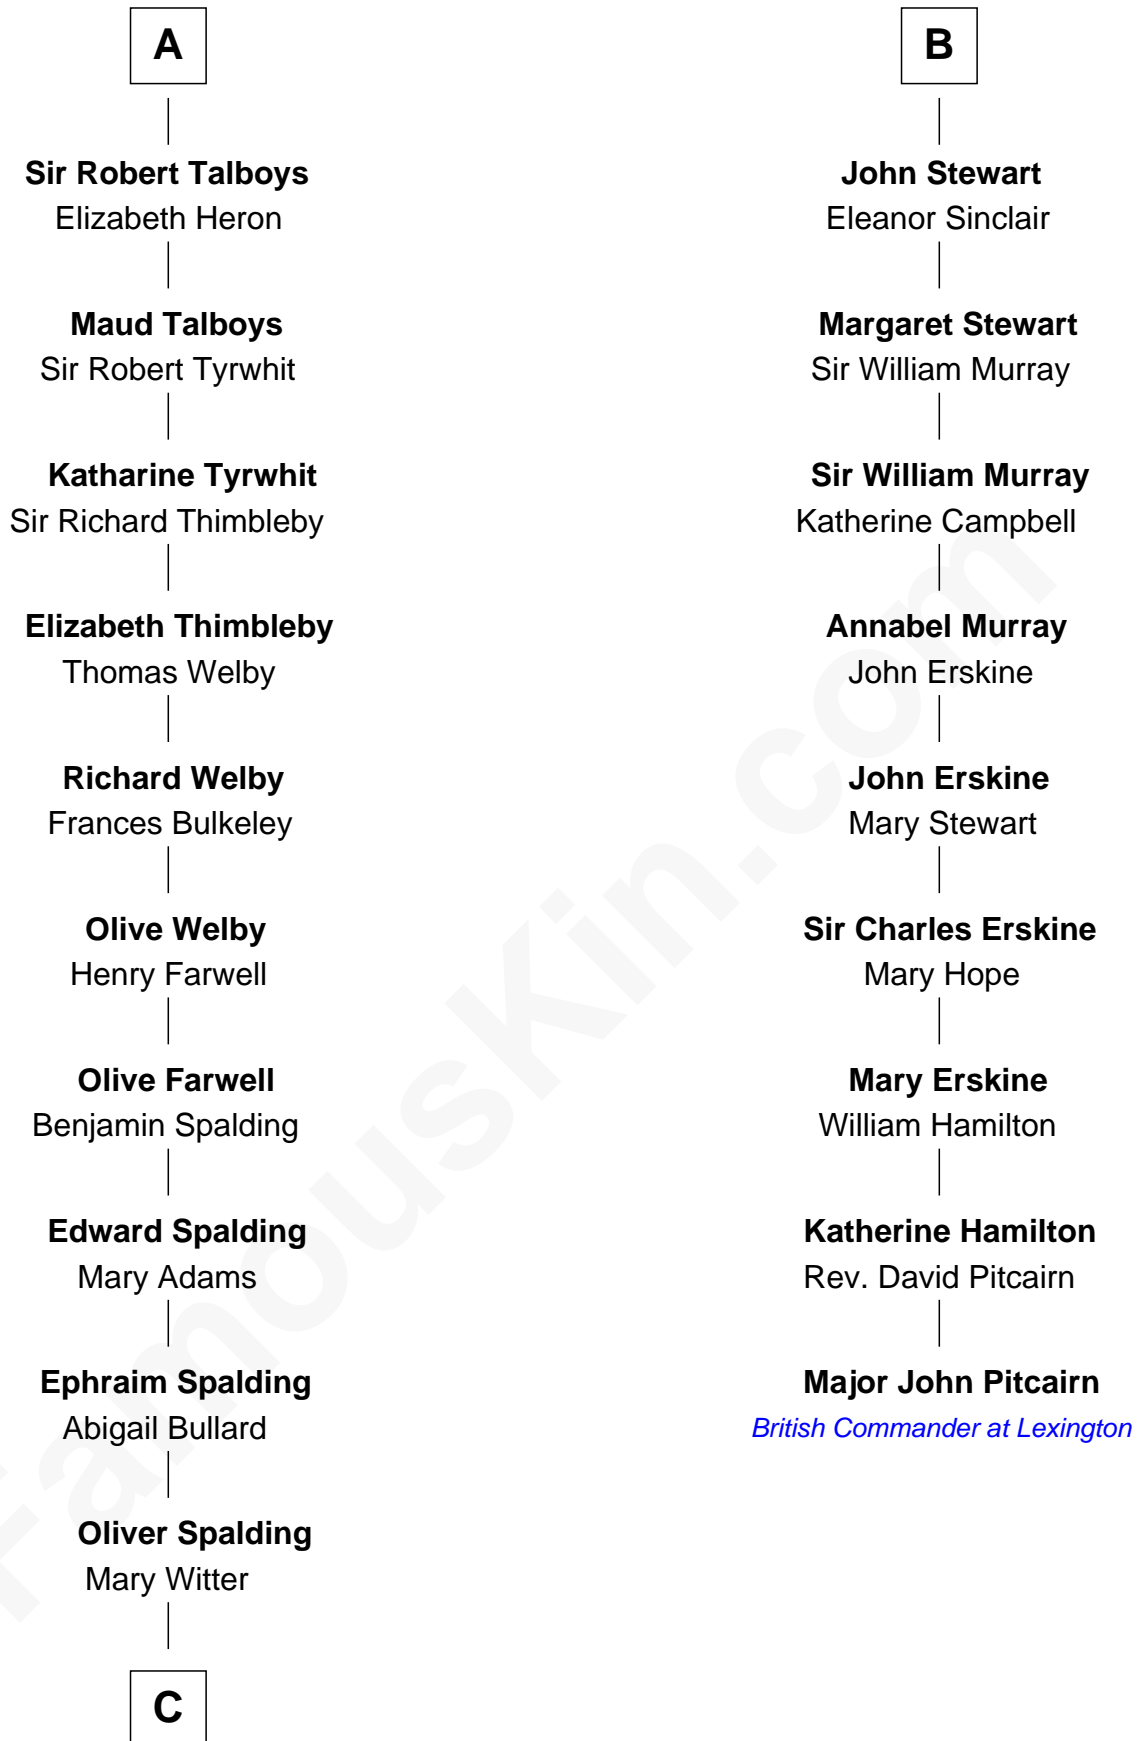

**FamousKin.com**  
**Relationship Chart of**  
**Katharine Hepburn**  
*Movie Actress*

15th cousin 6 times removed of  
**Major John Pitcairn**  
*British Commander at Battle of Lexington*

**C**

Erastus Spalding