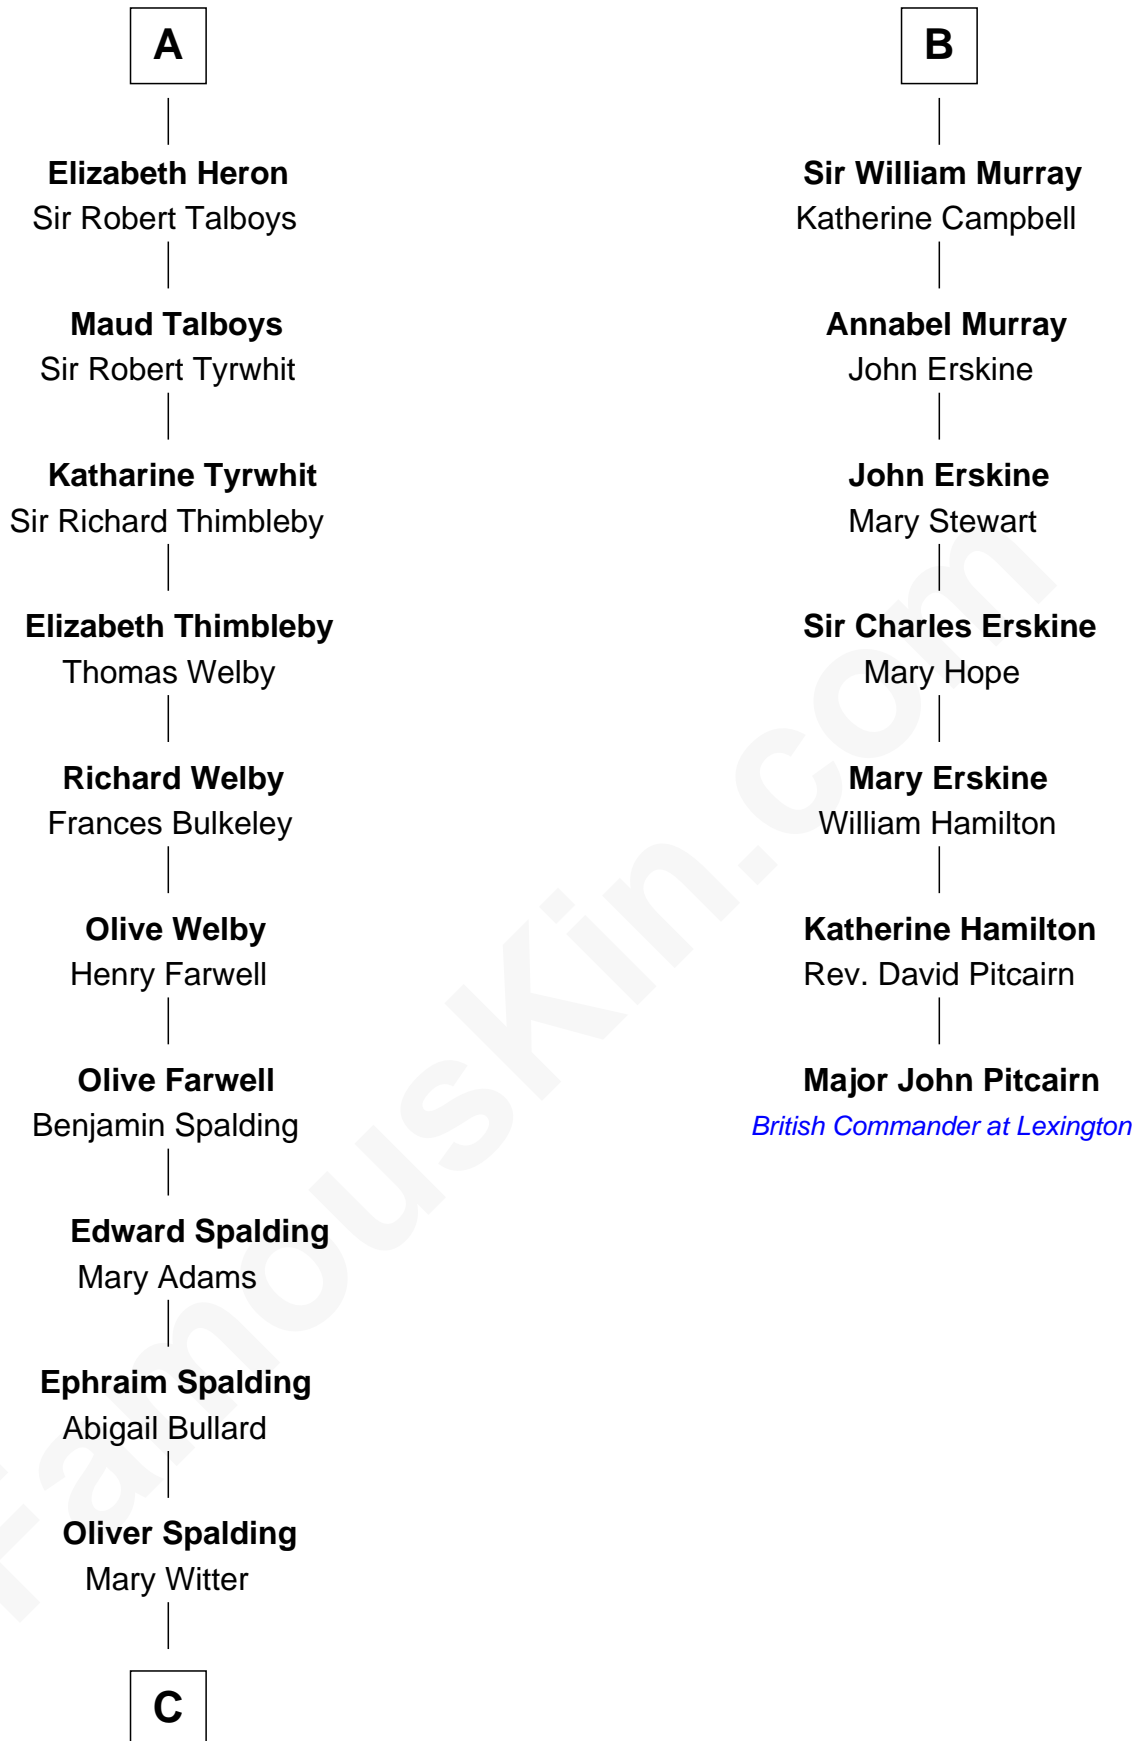

FamousKin.com
Relationship Chart of
Katharine Hepburn
Movie Actress

13th cousin 8 times removed of

Major John Pitcairn
British Commander at Battle of Lexington

C

Erastus Spalding

Jennet Mack

Martha Ann Spalding

Leman Benton Garlinghouse

Caroline Garlinghouse

Alfred Augustus Houghton

Katharine Martha Houghton

Thomas Norval Hepburn

Katharine Hepburn

Movie Actress

FamousKin.com