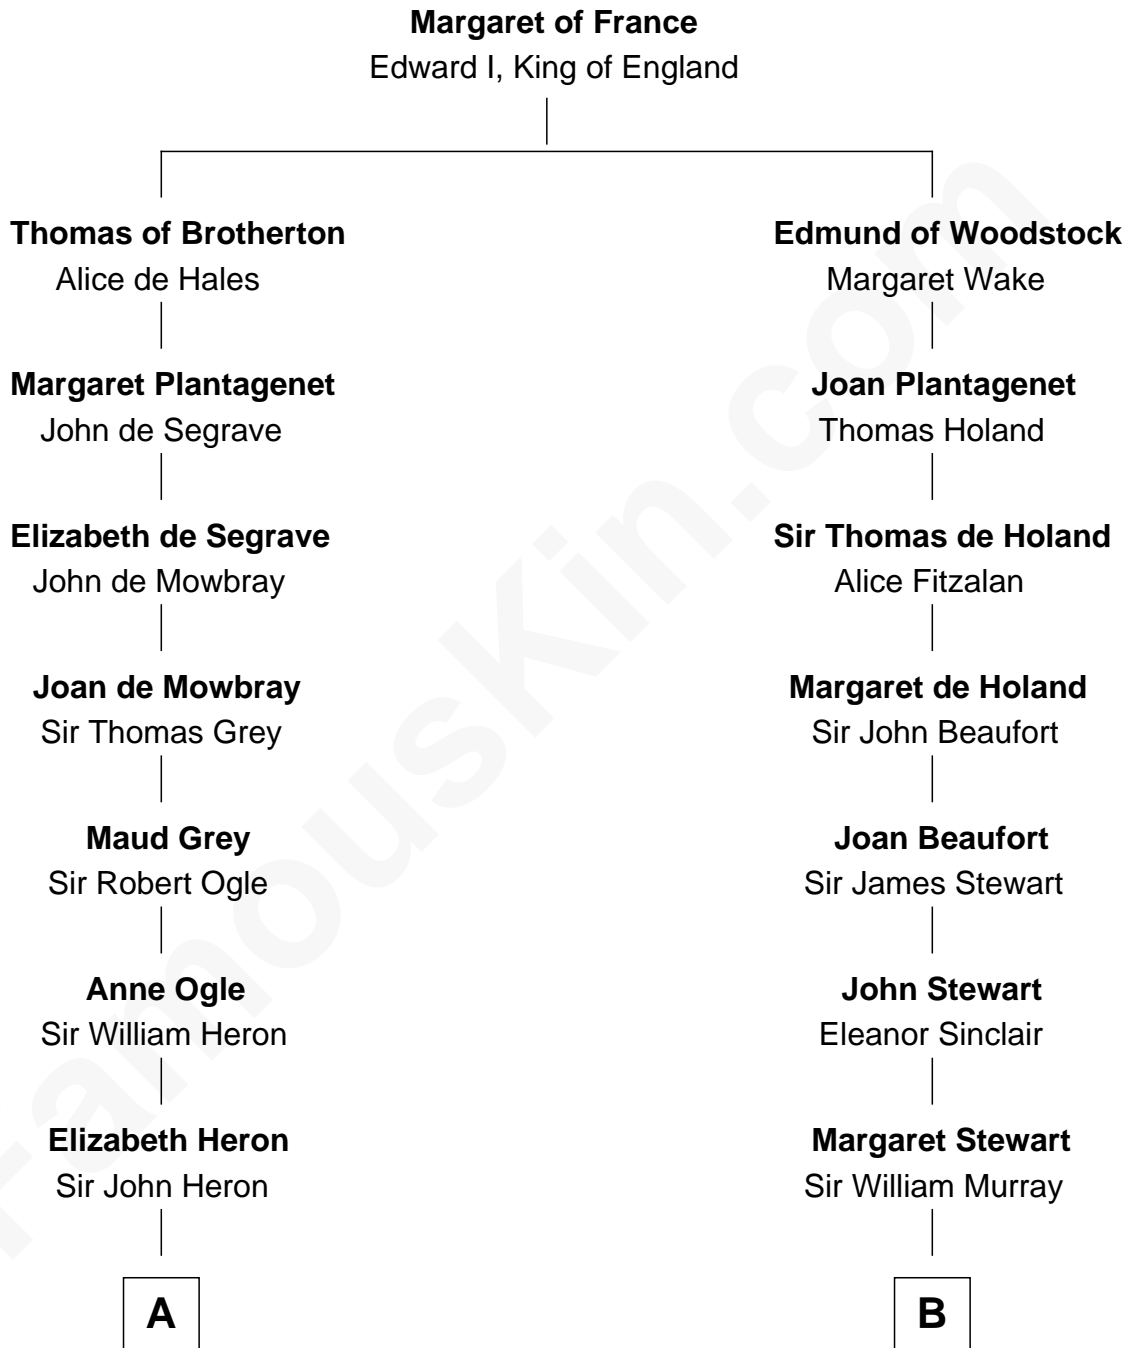

FamousKin.com
Relationship Chart of
Katharine Hepburn
Movie Actress

13th cousin 8 times removed of

Major John Pitcairn
British Commander at Battle of Lexington

C

Erastus Spalding

Jennet Mack

Martha Ann Spalding

Leman Benton Garlinghouse

Caroline Garlinghouse

Alfred Augustus Houghton

Katharine Martha Houghton

Thomas Norval Hepburn

Katharine Hepburn

Movie Actress

FamousKin.com