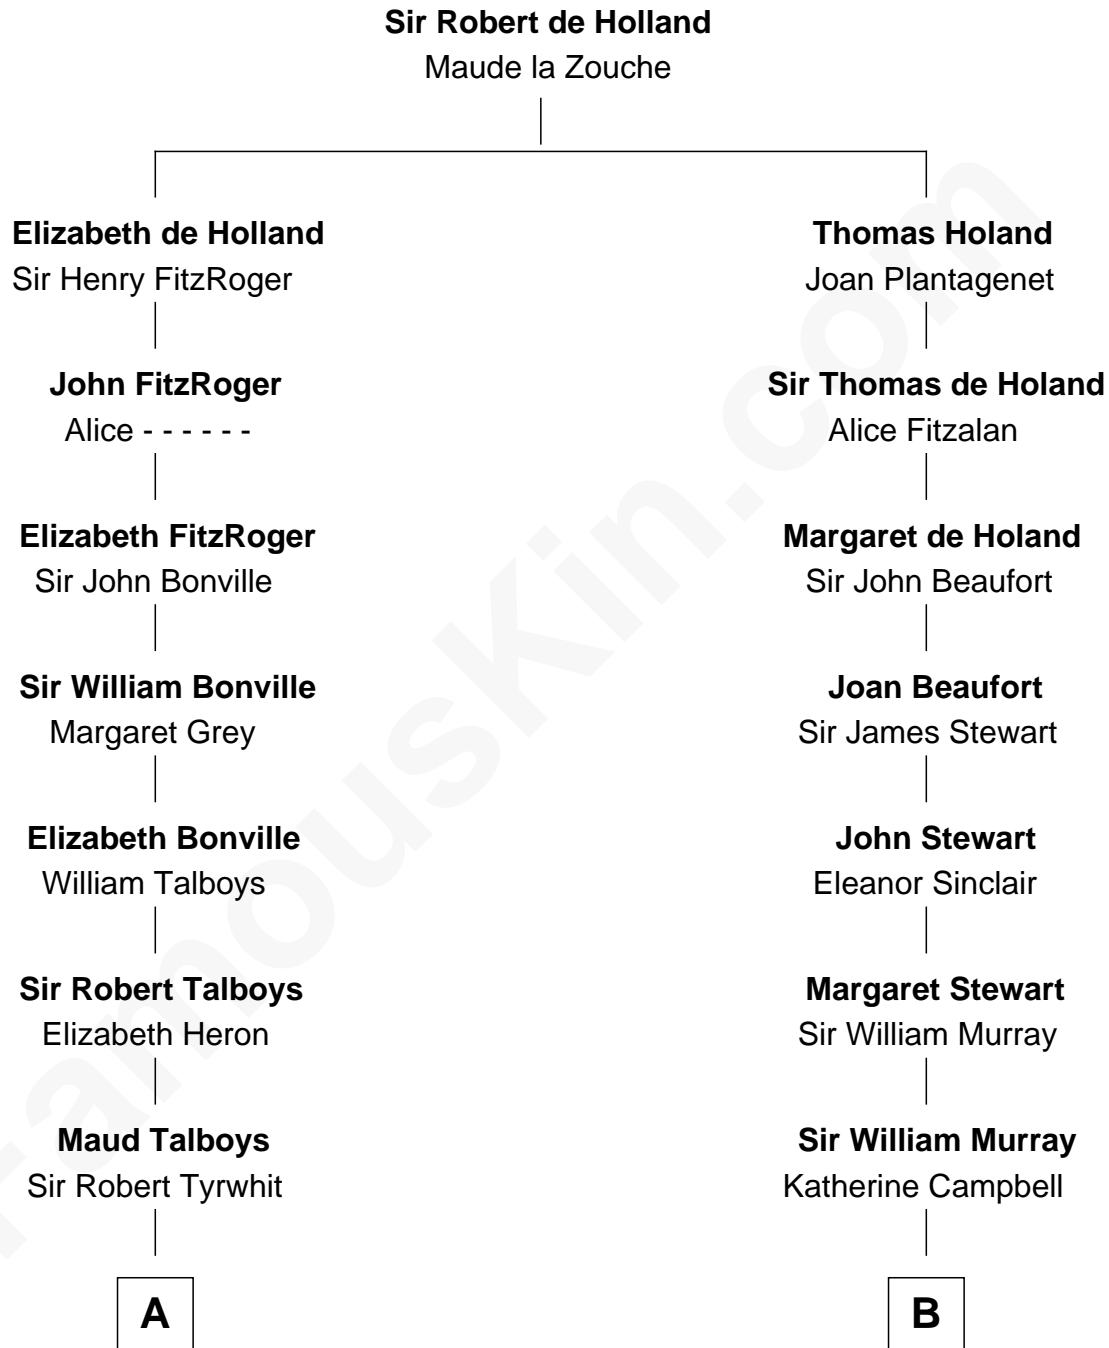

FamousKin.com
Relationship Chart of
Katharine Hepburn
Movie Actress

12th cousin 7 times removed of
Major John Pitcairn
British Commander at Battle of Lexington

C

Caroline Garlinghouse
Alfred Augustus Houghton

Katharine Martha Houghton
Thomas Norval Hepburn

Katharine Hepburn
Movie Actress

FamousKin.com