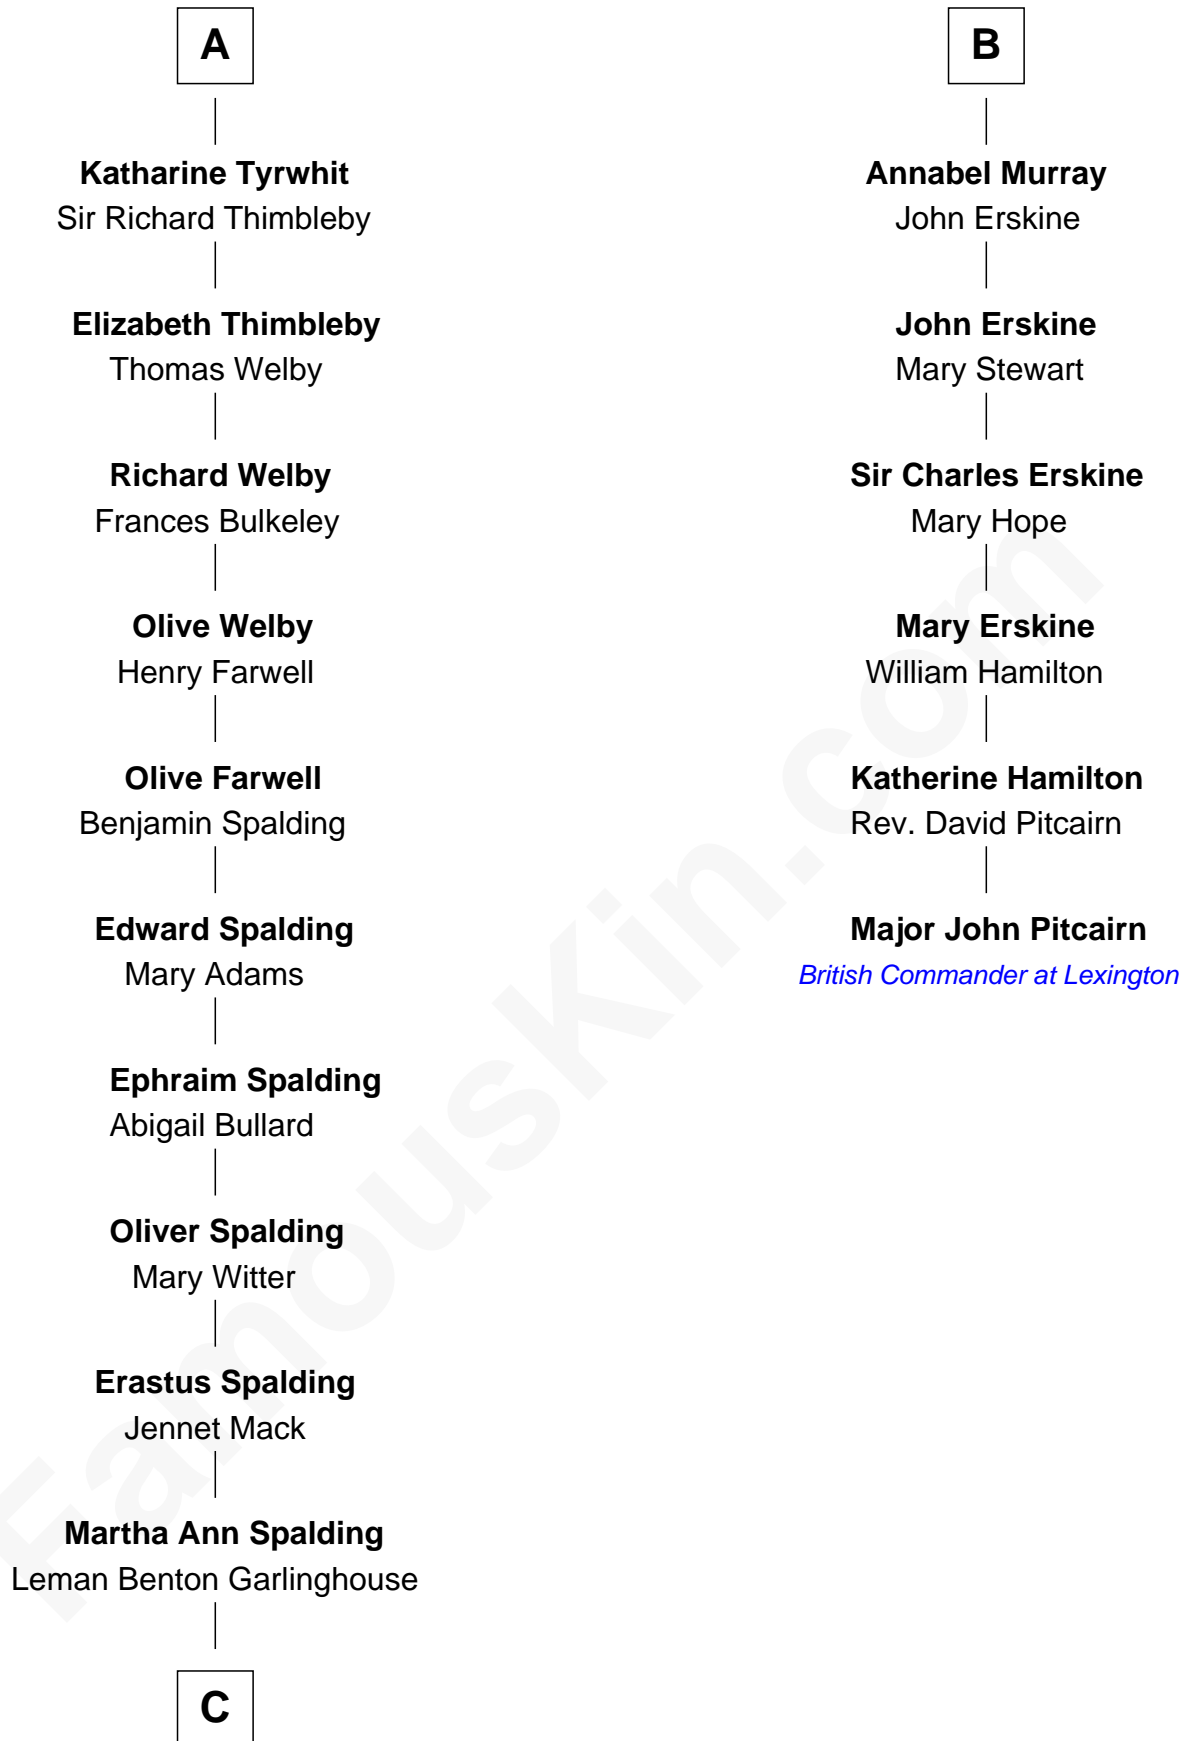

FamousKin.com
Relationship Chart of
Katharine Hepburn
Movie Actress

12th cousin 7 times removed of
Major John Pitcairn
British Commander at Battle of Lexington

C

Caroline Garlinghouse
Alfred Augustus Houghton