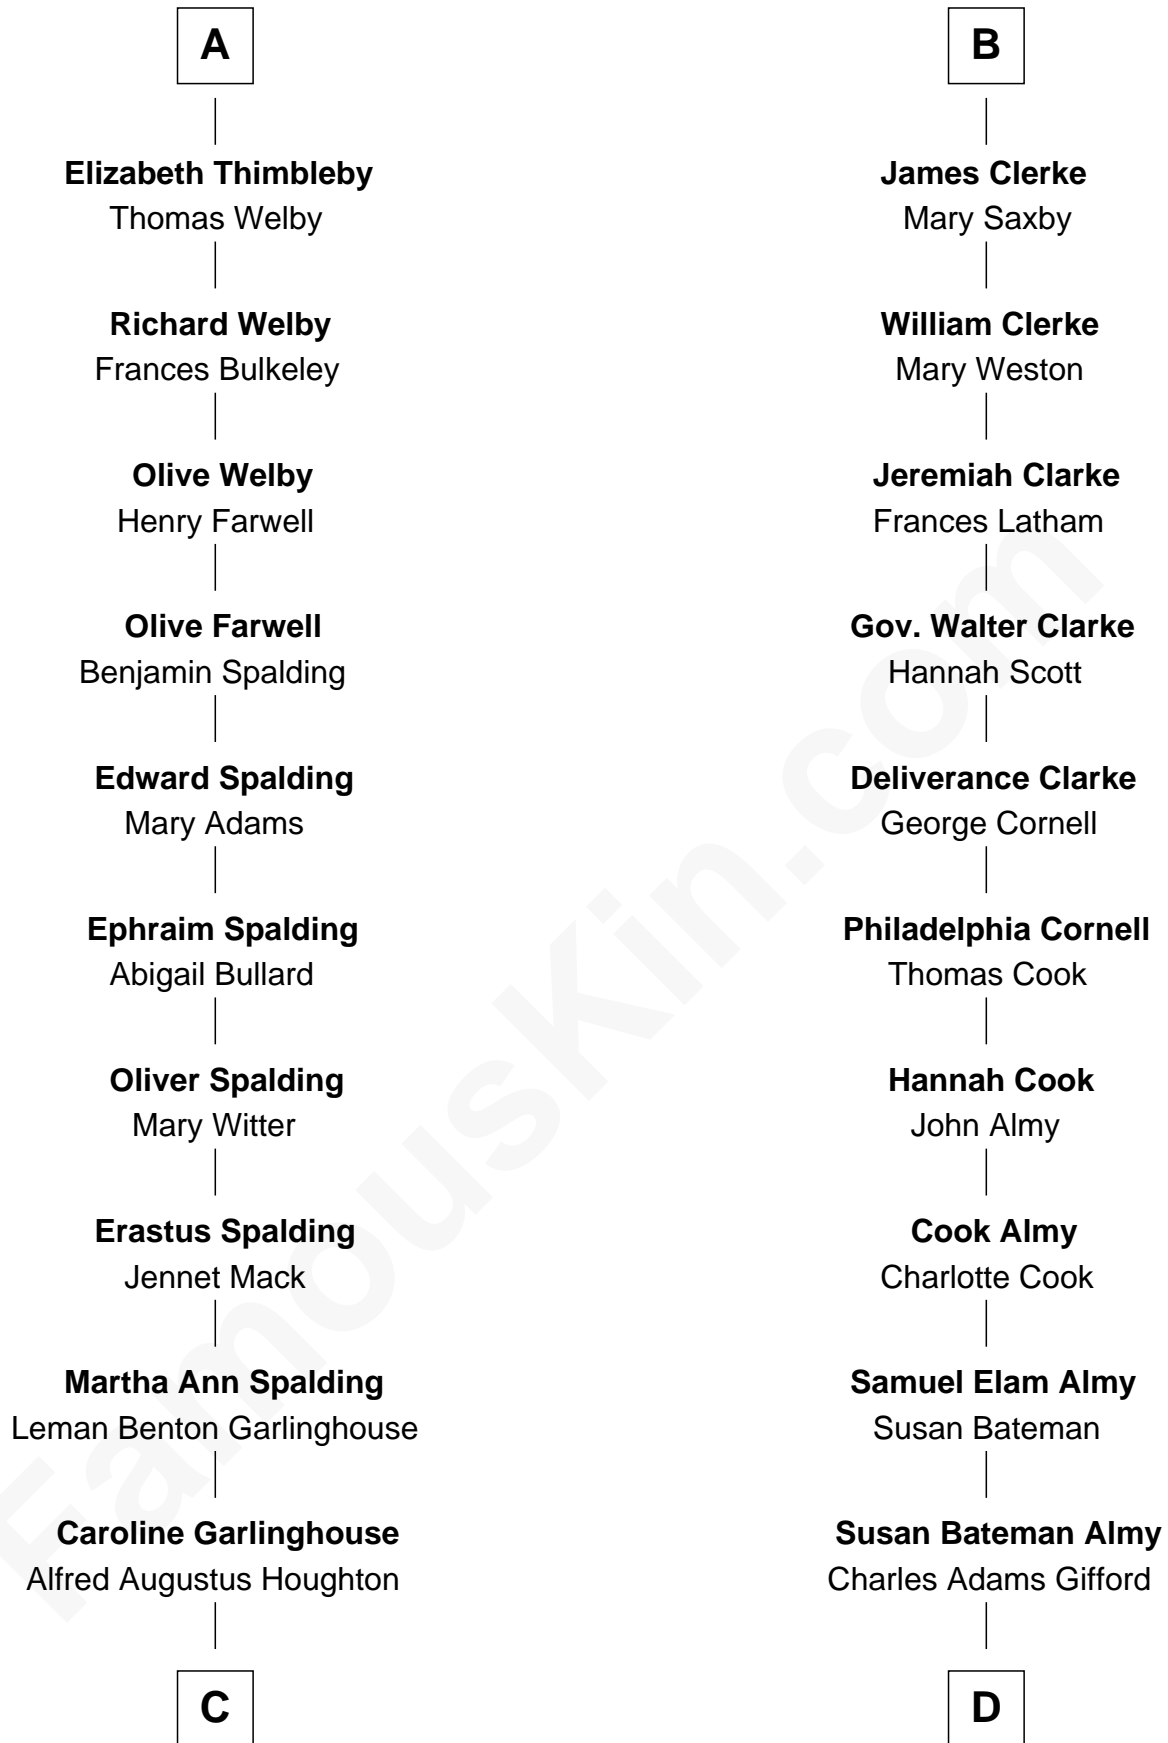

**FamousKin.com**  
**Relationship Chart of**  
**Katharine Hepburn**  
*Movie Actress*

18th cousin 1 time removed of

**Marilyn Monroe**  
*Actress, Model, and Singer*

**C**

**Katharine Martha Houghton**

Thomas Norval Hepburn

**Katharine Hepburn**

*Movie Actress*

**D**

**Frederick Almy Gifford**

Elizabeth Easton Tennant

**Charles Stanley Gifford**

Gladys Pearl Monroe

**Marilyn Monroe**