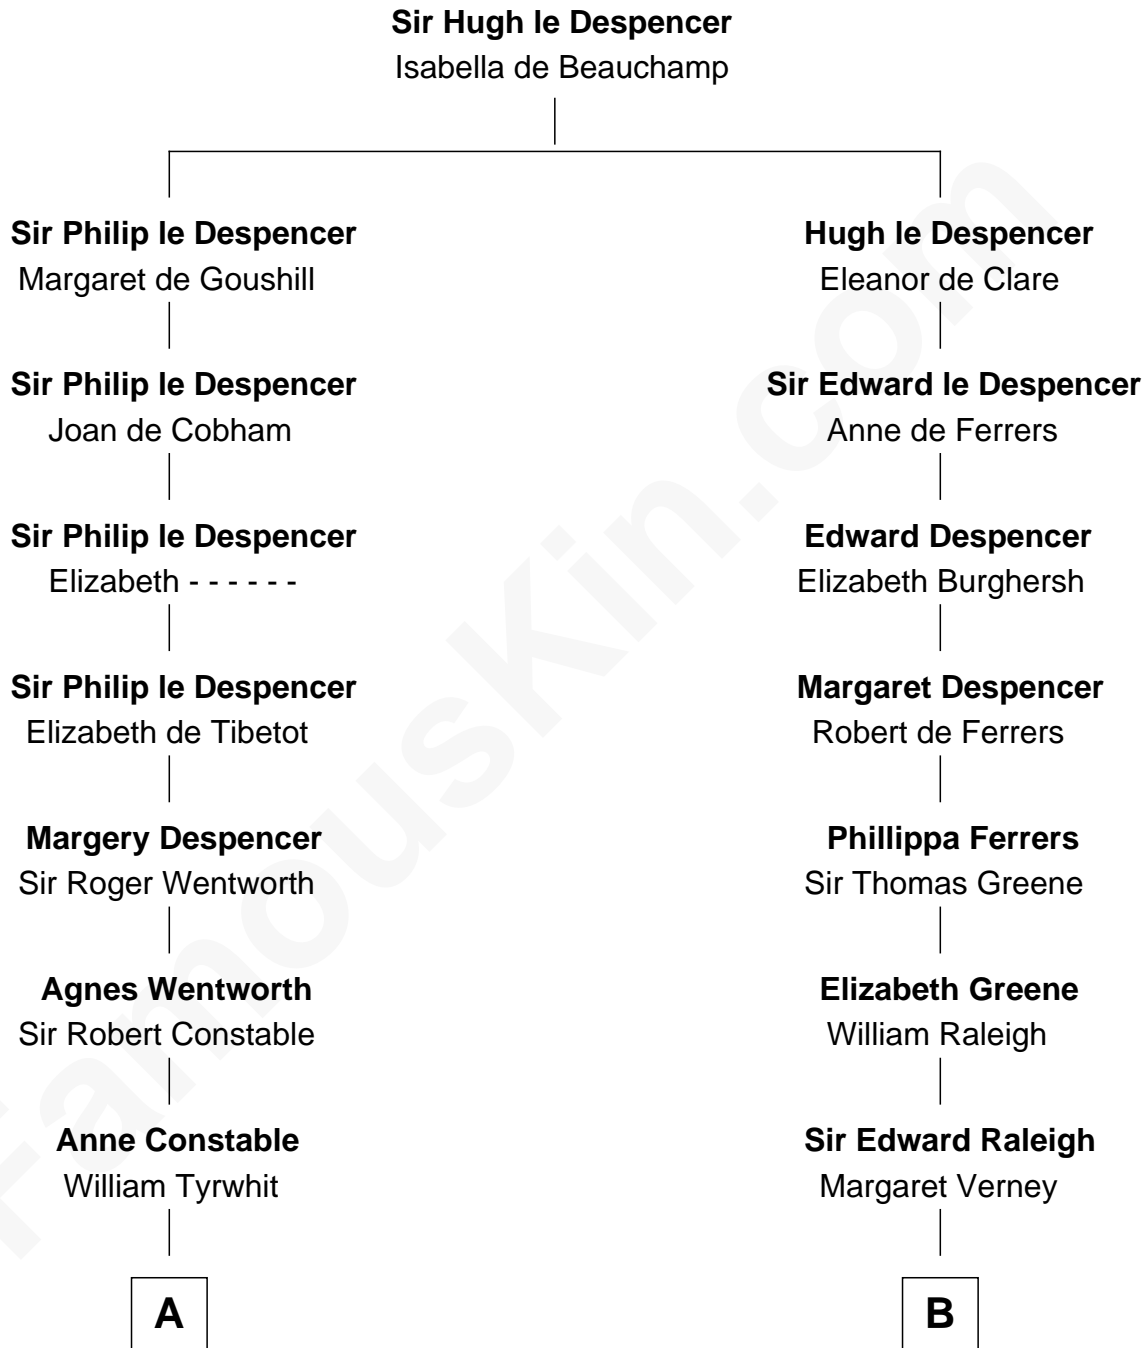

FamousKin.com
Relationship Chart of
Katharine Hepburn
Movie Actress

20th cousin 1 time removed of
Marilyn Monroe
Actress, Model, and Singer

C

Martha Ann Spalding
Leman Benton Garlinghouse

Caroline Garlinghouse
Alfred Augustus Houghton

Katharine Martha Houghton
Thomas Norval Hepburn

Katharine Hepburn
Movie Actress

D

Samuel Elam Almy
Susan Bateman

Susan Bateman Almy
Charles Adams Gifford

Frederick Almy Gifford
Elizabeth Easton Tennant

Charles Stanley Gifford
Gladys Pearl Monroe

Marilyn Monroe
Actress, Model, and Singer