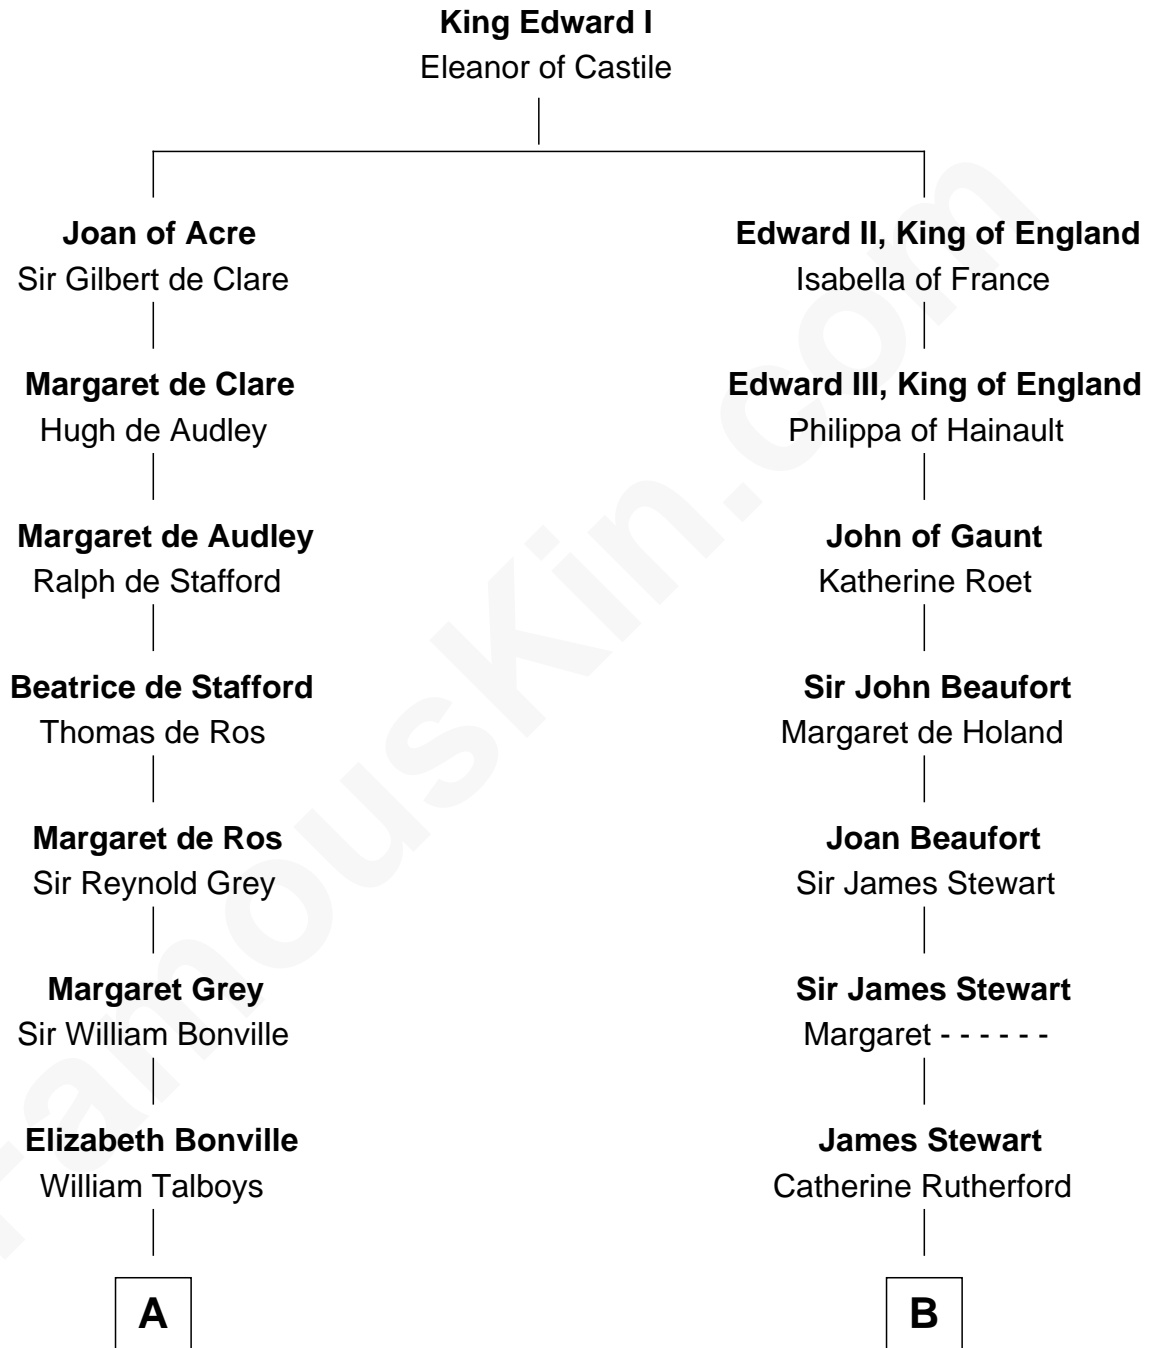

FamousKin.com
Relationship Chart of
Katharine Hepburn
Movie Actress

17th cousin 4 times removed of
Noel Coward
Playwright, Actor, and Songwriter

C

Erastus Spalding

Jennet Mack

Martha Ann Spalding

Leman Benton Garlinghouse

Caroline Garlinghouse

Alfred Augustus Houghton

Katharine Martha Houghton

Thomas Norval Hepburn

Katharine Hepburn

Movie Actress

FamousKin.com